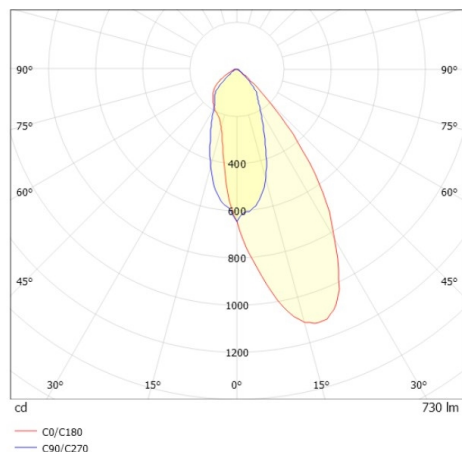

COZY

573-020031301d1dd

COZY WALLWASHER R RECESSED DOWNLIGHT made of aluminium, gold, similar to RAL 070 60 40, decor gold, high-efficiently vacuum deposited synthetic reflector beam 38°, light output direct, UGR <22, without converter, dimmability: DALI, IP20

DRAWING

TECHNICAL DETAILS

Bulb type	LED 15W
Luminous flux [lm]	730
Colour temp. [K]	2700K
CRI	>90
UGR	<22
Optics	vacuum deposited synthetic reflector
Designer	Serge Cornelissen
Converter	without converter
Light output	direct
Beam angle [°]	38°
Voltage [V]	24 VDC
Material	aluminium
Height [mm]	67
Diameter [mm]	120
Ceiling cutout [mm]	110
Ceiling thickness [mm]	1-25
Recess depth [mm]	97
IP protection class	IP20
Voltage class	protection cl. II
Shock resistance	IK06
Net weight [kg]	0,42
Colour lamp	gold
RAL	070 60 40
Colour decor	gold
EAN-Number	9010506961065
Lifetime [h]	L80 B10 50 000
Energy efficiency cl.	E

LIGHT DISTRIBUTION CURVE

The values are rated values. Power and luminous flux are initially subject to a tolerance of +/- 10%. Colour temperature tolerance: +/- 150 K. The values apply to an ambient temperature of 25°C unless otherwise specified.