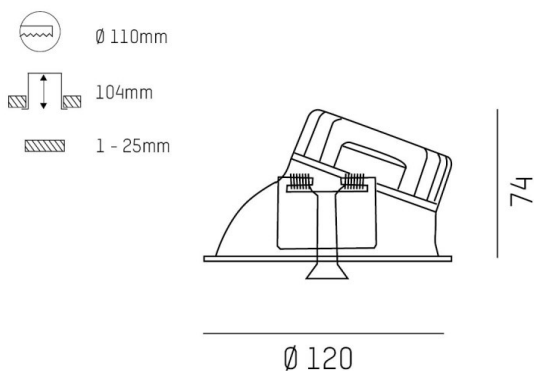

COZY

573-020031301d1dd

COZY WALLWASHER R RECESSED DOWNLIGHT made of aluminium, gold, similar to RAL 070 60 40, decor gold, high-efficiently vacuum deposited synthetic reflector beam 38°, light output direct, UGR <22, without converter, dimmability: DALI, IP20

DRAWING

TECHNICAL DETAILS

Bulb type	LED 15W
Luminous flux [lm]	730
Colour temp. [K]	2700K
CRI	>90
UGR	<22
Optics	vacuum deposited synthetic reflector
Designer	Serge Cornelissen
Converter	without converter
Light output	direct
Beam angle [°]	38°
Voltage [V]	24 VDC
Material	aluminium
Height [mm]	67
Diameter [mm]	120
Ceiling cutout [mm]	110
Ceiling thickness [mm]	1-25
Recess depth [mm]	97
IP protection class	IP20
Voltage class	protection cl. II
Shock resistance	IK06
Net weight [kg]	0,42
Colour lamp	gold
RAL	070 60 40
Colour decor	gold
EAN-Number	9010506961065
Lifetime [h]	L80 B10 50 000
Energy efficiency cl.	E

LIGHT DISTRIBUTION CURVE

The values are rated values. Power and luminous flux are initially subject to a tolerance of +/- 10%. Colour temperature tolerance: +/- 150 K. The values apply to an ambient temperature of 25°C unless otherwise specified.