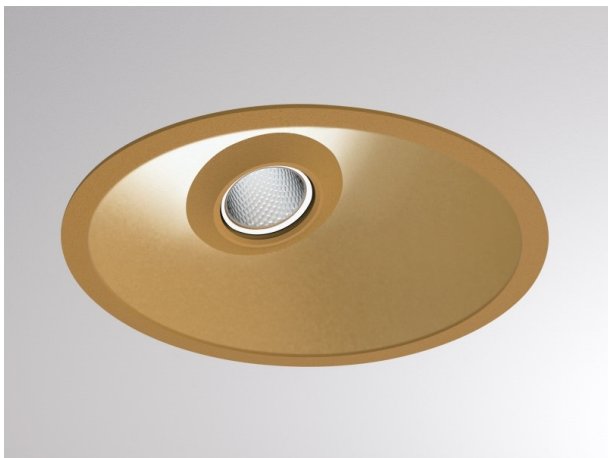

COZY

573-020031301d1dd

COZY WALLWASHER R RECESSED DOWNLIGHT made of aluminium, gold, similar to RAL 070 60 40, decor gold, high-efficiently vacuum deposited synthetic reflector beam 38°, light output direct, UGR <22, without converter, dimmability: DALI, IP20

DRAWING

TECHNICAL DETAILS

Bulb type	LED 15W
Luminous flux [lm]	730
Colour temp. [K]	2700K
CRI	>90
UGR	<22
Optics	vacuum deposited synthetic reflector
Designer	Serge Cornelissen
Converter	without converter
Light output	direct
Beam angle [°]	38°
Voltage [V]	24 VDC
Material	aluminium
Height [mm]	67
Diameter [mm]	120
Ceiling cutout [mm]	110
Ceiling thickness [mm]	1-25
Recess depth [mm]	97
IP protection class	IP20
Voltage class	protection cl. II
Shock resistance	IK06
Net weight [kg]	0,42
Colour lamp	gold
RAL	070 60 40
Colour decor	gold
EAN-Number	9010506961065
Lifetime [h]	L80 B10 50 000
Energy efficiency cl.	E