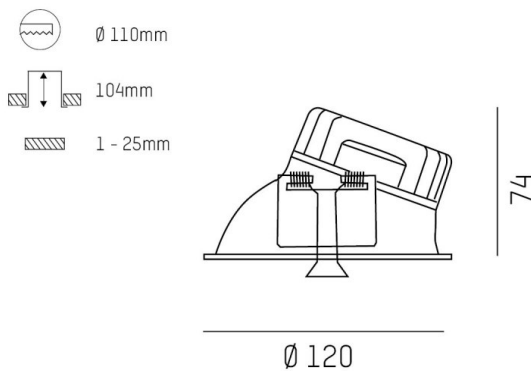

COZY

573-0200314005050

COZY WALLWASHER R RECESSED DOWNLIGHT made of aluminium, white, similar to RAL 9016, decor white, high-efficiently vacuum deposited synthetic reflector beam 38°, light output direct, UGR <25, without converter, dimmability: not dimmable, IP20

DRAWING

TECHNICAL DETAILS

Bulb type	LED 15W
Luminous flux [lm]	980
Colour temp. [K]	4000K
CRI	>90
UGR	<25
Optics	vacuum deposited synthetic reflector
Designer	Serge Cornelissen
Converter	without converter
Dimming	not dimmable
Light output	direct
Beam angle [°]	38°
Voltage [V]	24 VDC
Material	aluminium
Height [mm]	67
Diameter [mm]	120
Ceiling cutout [mm]	110
Ceiling thickness [mm]	1-25
Recess depth [mm]	97
IP protection class	IP20
Voltage class	protection cl. II
Shock resistance	IK06
Net weight [kg]	0,38
Colour lamp	white
RAL	9016
Colour decor	white
EAN-Number	9010506960846
Lifetime [h]	L80 B10 50 000
Energy efficiency cl.	E

LIGHT DISTRIBUTION CURVE

The values are rated values. Power and luminous flux are initially subject to a tolerance of +/- 10%. Colour temperature tolerance: +/- 150 K. The values apply to an ambient temperature of 25°C unless otherwise specified.