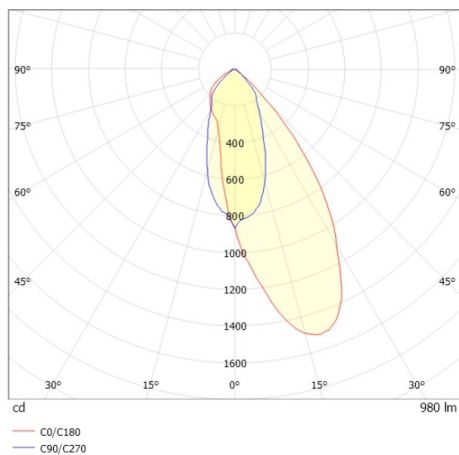

COZY

573-0200314005050

COZY WALLWASHER R RECESSED DOWNLIGHT made of aluminium, white, similar to RAL 9016, decor white, high-efficiently vacuum deposited synthetic reflector beam 38°, light output direct, UGR <25, without converter, dimmability: not dimmable, IP20

DRAWING

TECHNICAL DETAILS

Bulb type	LED 15W
Luminous flux [lm]	980
Colour temp. [K]	4000K
CRI	>90
UGR	<25
Optics	vacuum deposited synthetic reflector
Designer	Serge Cornelissen
Converter	without converter
Dimming	not dimmable
Light output	direct
Beam angle [°]	38°
Voltage [V]	24 VDC
Material	aluminium
Height [mm]	67
Diameter [mm]	120
Ceiling cutout [mm]	110
Ceiling thickness [mm]	1-25
Recess depth [mm]	97
IP protection class	IP20
Voltage class	protection cl. II
Shock resistance	IK06
Net weight [kg]	0,38
Colour lamp	white
RAL	9016
Colour decor	white
EAN-Number	9010506960846
Lifetime [h]	L80 B10 50 000
Energy efficiency cl.	E

LIGHT DISTRIBUTION CURVE

The values are rated values. Power and luminous flux are initially subject to a tolerance of +/- 10%. Colour temperature tolerance: +/- 150 K. The values apply to an ambient temperature of 25°C unless otherwise specified.