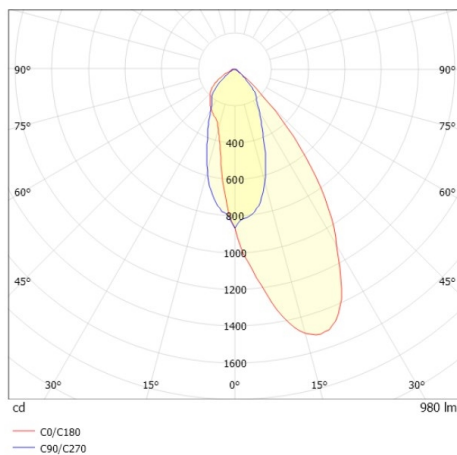

COZY

573-020031400505d

COZY WALLWASHER R RECESSED DOWNLIGHT made of aluminium, white, similar to RAL 9016, decor white, high-efficiently vacuum deposited synthetic reflector beam 38°, light output direct, UGR <25, without converter, dimmability: DALI, IP20

DRAWING

TECHNICAL DETAILS

Bulb type	LED 15W
Luminous flux [lm]	980
Colour temp. [K]	4000K
CRI	>90
UGR	<25
Optics	vacuum deposited synthetic reflector
Designer	Serge Cornelissen
Converter	without converter
Light output	direct
Beam angle [°]	38°
Voltage [V]	24 VDC
Material	aluminium
Height [mm]	67
Diameter [mm]	120
Ceiling cutout [mm]	110
Ceiling thickness [mm]	1-25
Recess depth [mm]	97
IP protection class	IP20
Voltage class	protection cl. II
Shock resistance	IK06
Net weight [kg]	0,41
Colour lamp	white
RAL	9016
Colour decor	white
EAN-Number	9010506961089
Lifetime [h]	L80 B10 50 000
Energy efficiency cl.	E

LIGHT DISTRIBUTION CURVE

The values are rated values. Power and luminous flux are initially subject to a tolerance of +/- 10%. Colour temperature tolerance: +/- 150 K. The values apply to an ambient temperature of 25°C unless otherwise specified.