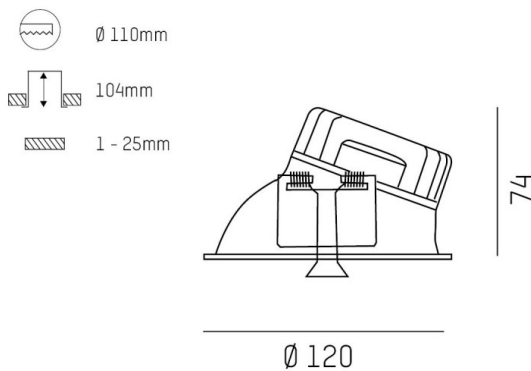

COZY

573-020031400505d

COZY WALLWASHER R RECESSED DOWNLIGHT made of aluminium, white, similar to RAL 9016, decor white, high-efficiently vacuum deposited synthetic reflector beam 38°, light output direct, UGR <25, without converter, dimmability: DALI, IP20

DRAWING

TECHNICAL DETAILS

Bulb type	LED 15W
Luminous flux [lm]	980
Colour temp. [K]	4000K
CRI	>90
UGR	<25
Optics	vacuum deposited synthetic reflector
Designer	Serge Cornelissen
Converter	without converter
Light output	direct
Beam angle [°]	38°
Voltage [V]	24 VDC
Material	aluminium
Height [mm]	67
Diameter [mm]	120
Ceiling cutout [mm]	110
Ceiling thickness [mm]	1-25
Recess depth [mm]	97
IP protection class	IP20
Voltage class	protection cl. II
Shock resistance	IK06
Net weight [kg]	0,41
Colour lamp	white
RAL	9016
Colour decor	white
EAN-Number	9010506961089
Lifetime [h]	L80 B10 50 000
Energy efficiency cl.	E

LIGHT DISTRIBUTION CURVE

The values are rated values. Power and luminous flux are initially subject to a tolerance of +/- 10%. Colour temperature tolerance: +/- 150 K. The values apply to an ambient temperature of 25°C unless otherwise specified.