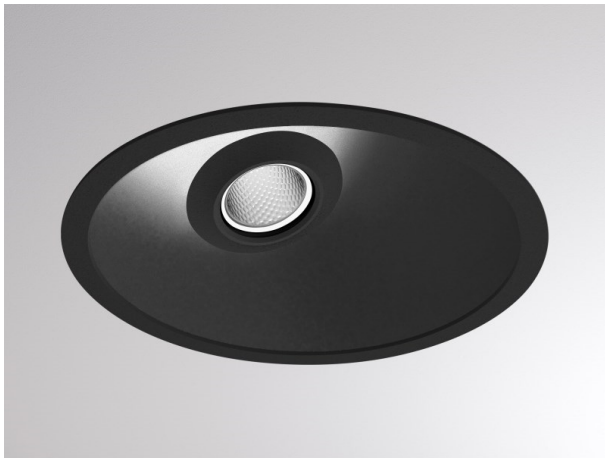

COZY

573-0200314006060

COZY WALLWASHER R RECESSED DOWNLIGHT made of aluminium, black, similar to RAL 9005, decor black, high-efficiently vacuum deposited synthetic reflector beam 38°, light output direct, UGR <22, without converter, dimmability: not dimmable, IP20