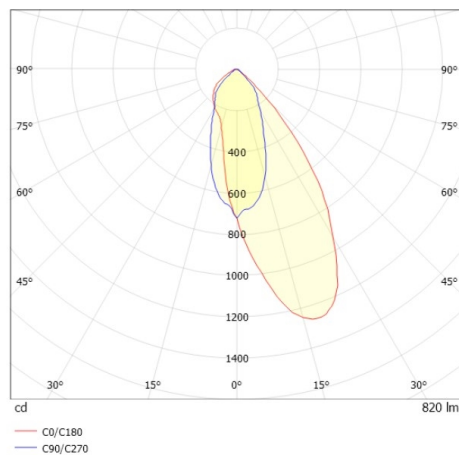

LIGHT DISTRIBUTION CURVE

The values are rated values. Power and luminous flux are initially subject to a tolerance of +/- 10%. Colour temperature tolerance: +/- 150 K. The values apply to an ambient temperature of 25°C unless otherwise specified.