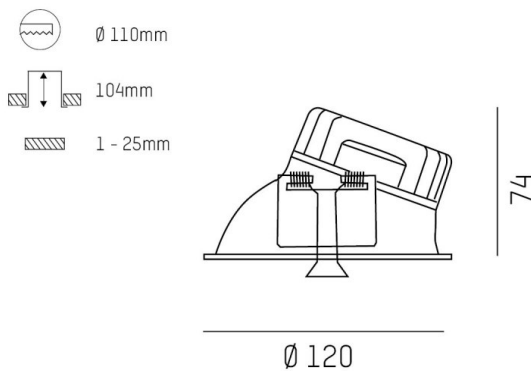

DRAWING

TECHNICAL DETAILS

|                        |                                      |
|------------------------|--------------------------------------|
| Bulb type              | LED 15W                              |
| Luminous flux [lm]     | 820                                  |
| Colour temp. [K]       | 4000K                                |
| CRI                    | >90                                  |
| UGR                    | <22                                  |
| Optics                 | vacuum deposited synthetic reflector |
| Designer               | Serge Cornelissen                    |
| Converter              | without converter                    |
| Dimming                | not dimmable                         |
| Light output           | direct                               |
| Beam angle [°]         | 38°                                  |
| Voltage [V]            | 24 VDC                               |
| Material               | aluminium                            |
| Height [mm]            | 67                                   |
| Diameter [mm]          | 120                                  |
| Ceiling cutout [mm]    | 110                                  |
| Ceiling thickness [mm] | 1-25                                 |
| Recess depth [mm]      | 97                                   |
| IP protection class    | IP20                                 |
| Voltage class          | protection cl. II                    |
| Shock resistance       | IK06                                 |
| Net weight [kg]        | 0,39                                 |
| Colour lamp            | black                                |
| RAL                    | 9005                                 |
| Colour decor           | black                                |
| EAN-Number             | 9010506960853                        |
| Lifetime [h]           | L80 B10 50 000                       |
| Energy efficiency cl.  | E                                    |