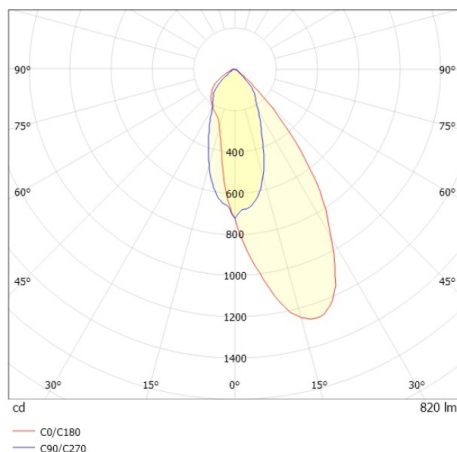

COZY

573-020031400606d

COZY WALLWASHER R RECESSED DOWNLIGHT made of aluminium, black, similar to RAL 9005, decor black, high-efficiently vacuum deposited synthetic reflector beam 38°, light output direct, UGR <22, without converter, dimmability: DALI, IP20

DRAWING

TECHNICAL DETAILS

Bulb type	LED 15W
Luminous flux [lm]	820
Colour temp. [K]	4000K
CRI	>90
UGR	<22
Optics	vacuum deposited synthetic reflector
Designer	Serge Cornelissen
Converter	without converter
Light output	direct
Beam angle [°]	38°
Voltage [V]	24 VDC
Material	aluminium
Height [mm]	67
Diameter [mm]	120
Ceiling cutout [mm]	110
Ceiling thickness [mm]	1-25
Recess depth [mm]	97
IP protection class	IP20
Voltage class	protection cl. II
Shock resistance	IK06
Net weight [kg]	0,43
Colour lamp	black
RAL	9005
Colour decor	black
EAN-Number	9010506961096
Lifetime [h]	L80 B10 50 000
Energy efficiency cl.	E

LIGHT DISTRIBUTION CURVE

The values are rated values. Power and luminous flux are initially subject to a tolerance of +/- 10%. Colour temperature tolerance: +/- 150 K. The values apply to an ambient temperature of 25°C unless otherwise specified.