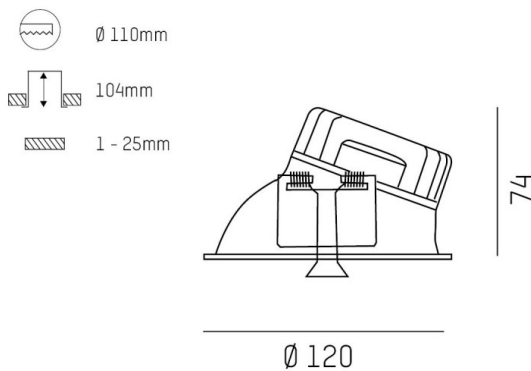

COZY

573-020031400606d

COZY WALLWASHER R RECESSED DOWNLIGHT made of aluminium, black, similar to RAL 9005, decor black, high-efficiently vacuum deposited synthetic reflector beam 38°, light output direct, UGR <22, without converter, dimmability: DALI, IP20

DRAWING

TECHNICAL DETAILS

Bulb type	LED 15W
Luminous flux [lm]	820
Colour temp. [K]	4000K
CRI	>90
UGR	<22
Optics	vacuum deposited synthetic reflector
Designer	Serge Cornelissen
Converter	without converter
Light output	direct
Beam angle [°]	38°
Voltage [V]	24 VDC
Material	aluminium
Height [mm]	67
Diameter [mm]	120
Ceiling cutout [mm]	110
Ceiling thickness [mm]	1-25
Recess depth [mm]	97
IP protection class	IP20
Voltage class	protection cl. II
Shock resistance	IK06
Net weight [kg]	0,43
Colour lamp	black
RAL	9005
Colour decor	black
EAN-Number	9010506961096
Lifetime [h]	L80 B10 50 000
Energy efficiency cl.	E

LIGHT DISTRIBUTION CURVE

The values are rated values. Power and luminous flux are initially subject to a tolerance of +/- 10%. Colour temperature tolerance: +/- 150 K. The values apply to an ambient temperature of 25°C unless otherwise specified.