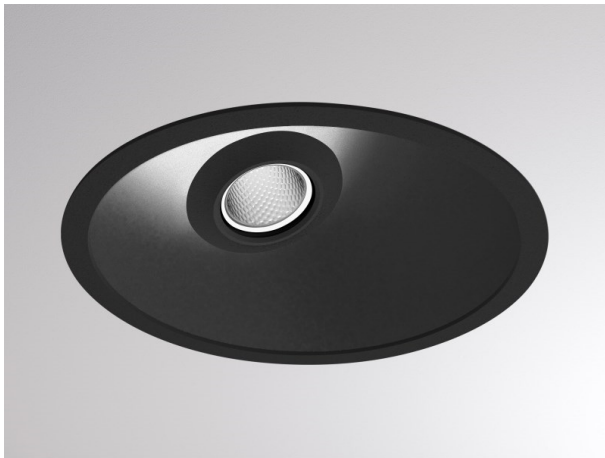

COZY

573-020031400606d

COZY WALLWASHER R RECESSED DOWNLIGHT made of aluminium, black, similar to RAL 9005, decor black, high-efficiently vacuum deposited synthetic reflector beam 38°, light output direct, UGR <22, without converter, dimmability: DALI, IP20

DRAWING

TECHNICAL DETAILS

Bulb type	LED 15W
Luminous flux [lm]	820
Colour temp. [K]	4000K
CRI	>90
UGR	<22
Optics	vacuum deposited synthetic reflector
Designer	Serge Cornelissen
Converter	without converter
Light output	direct
Beam angle [°]	38°
Voltage [V]	24 VDC
Material	aluminium
Height [mm]	67
Diameter [mm]	120
Ceiling cutout [mm]	110
Ceiling thickness [mm]	1-25
Recess depth [mm]	97
IP protection class	IP20
Voltage class	protection cl. II
Shock resistance	IK06
Net weight [kg]	0,43
Colour lamp	black
RAL	9005
Colour decor	black
EAN-Number	9010506961096
Lifetime [h]	L80 B10 50 000
Energy efficiency cl.	E