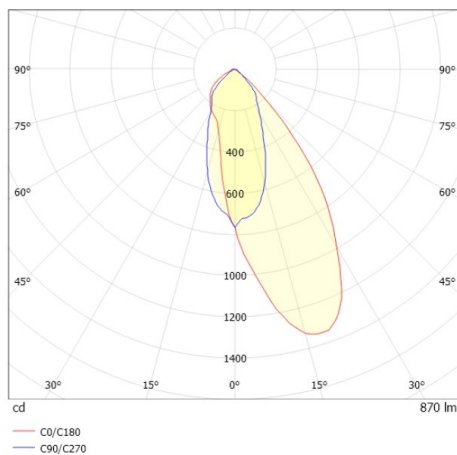

COZY

573-020031401b1b0

COZY WALLWASHER R RECESSED DOWNLIGHT made of aluminium, copper, similar to RAL 8004, decor copper, high-efficiently vacuum deposited synthetic reflector beam 38°, light output direct, UGR <22, without converter, dimmability: not dimmable, IP20

DRAWING

TECHNICAL DETAILS

Bulb type	LED 15W
Luminous flux [lm]	870
Colour temp. [K]	4000K
CRI	>90
UGR	<22
Optics	vacuum deposited synthetic reflector
Designer	Serge Cornelissen
Converter	without converter
Dimming	not dimmable
Light output	direct
Beam angle [°]	38°
Voltage [V]	24 VDC
Material	aluminium
Height [mm]	67
Diameter [mm]	120
Ceiling cutout [mm]	110
Ceiling thickness [mm]	1-25
Recess depth [mm]	97
IP protection class	IP20
Voltage class	protection cl. II
Shock resistance	IK06
Net weight [kg]	0,39
Colour lamp	copper
RAL	8004
Colour decor	copper
EAN-Number	9010506960877
Lifetime [h]	L80 B10 50 000
Energy efficiency cl.	E

LIGHT DISTRIBUTION CURVE

The values are rated values. Power and luminous flux are initially subject to a tolerance of +/- 10%. Colour temperature tolerance: +/- 150 K. The values apply to an ambient temperature of 25°C unless otherwise specified.