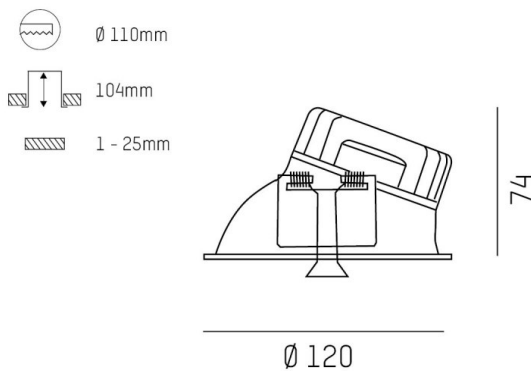

COZY

573-020031401b1b0

COZY WALLWASHER R RECESSED DOWNLIGHT made of aluminium, copper, similar to RAL 8004, decor copper, high-efficiently vacuum deposited synthetic reflector beam 38°, light output direct, UGR <22, without converter, dimmability: not dimmable, IP20

DRAWING

TECHNICAL DETAILS

Bulb type	LED 15W
Luminous flux [lm]	870
Colour temp. [K]	4000K
CRI	>90
UGR	<22
Optics	vacuum deposited synthetic reflector
Designer	Serge Cornelissen
Converter	without converter
Dimming	not dimmable
Light output	direct
Beam angle [°]	38°
Voltage [V]	24 VDC
Material	aluminium
Height [mm]	67
Diameter [mm]	120
Ceiling cutout [mm]	110
Ceiling thickness [mm]	1-25
Recess depth [mm]	97
IP protection class	IP20
Voltage class	protection cl. II
Shock resistance	IK06
Net weight [kg]	0,39
Colour lamp	copper
RAL	8004
Colour decor	copper
EAN-Number	9010506960877
Lifetime [h]	L80 B10 50 000
Energy efficiency cl.	E

LIGHT DISTRIBUTION CURVE

The values are rated values. Power and luminous flux are initially subject to a tolerance of +/- 10%. Colour temperature tolerance: +/- 150 K. The values apply to an ambient temperature of 25°C unless otherwise specified.