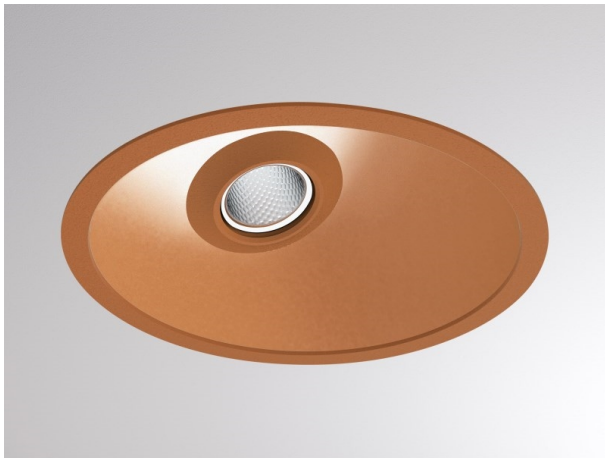

COZY

573-020031401b1b0

COZY WALLWASHER R RECESSED DOWNLIGHT made of aluminium, copper, similar to RAL 8004, decor copper, high-efficiently vacuum deposited synthetic reflector beam 38°, light output direct, UGR <22, without converter, dimmability: not dimmable, IP20

DRAWING

TECHNICAL DETAILS

Bulb type	LED 15W
Luminous flux [lm]	870
Colour temp. [K]	4000K
CRI	>90
UGR	<22
Optics	vacuum deposited synthetic reflector
Designer	Serge Cornelissen
Converter	without converter
Dimming	not dimmable
Light output	direct
Beam angle [°]	38°
Voltage [V]	24 VDC
Material	aluminium
Height [mm]	67
Diameter [mm]	120
Ceiling cutout [mm]	110
Ceiling thickness [mm]	1-25
Recess depth [mm]	97
IP protection class	IP20
Voltage class	protection cl. II
Shock resistance	IK06
Net weight [kg]	0,39
Colour lamp	copper
RAL	8004
Colour decor	copper
EAN-Number	9010506960877
Lifetime [h]	L80 B10 50 000
Energy efficiency cl.	E