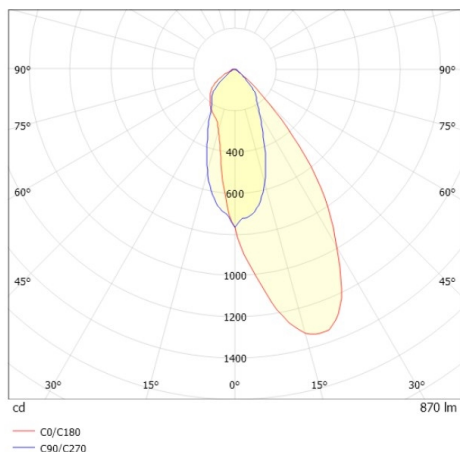

COZY

573-020031401b1bd

COZY WALLWASHER R RECESSED DOWNLIGHT made of aluminium, copper, similar to RAL 8004, decor copper,high-efficiently vacuum deposited synthetic reflector beam 38°, light output direct, UGR <22, without converter, dimmability: DALI, IP20

DRAWING

TECHNICAL DETAILS

Bulb type	LED 15W
Luminous flux [lm]	870
Colour temp. [K]	4000K
CRI	>90
UGR	<22
Optics	vacuum deposited synthetic reflector
Designer	Serge Cornelissen
Converter	without converter
Light output	direct
Beam angle [°]	38°
Voltage [V]	24 VDC
Material	aluminium
Height [mm]	67
Diameter [mm]	120
Ceiling cutout [mm]	110
Ceiling thickness [mm]	1-25
Recess depth [mm]	97
IP protection class	IP20
Voltage class	protection cl. II
Shock resistance	IK06
Net weight [kg]	0,42
Colour lamp	copper
RAL	8004
Colour decor	copper
EAN-Number	9010506961119
Lifetime [h]	L80 B10 50 000
Energy efficiency cl.	E

LIGHT DISTRIBUTION CURVE

The values are rated values. Power and luminous flux are initially subject to a tolerance of +/- 10%. Colour temperature tolerance: +/- 150 K. The values apply to an ambient temperature of 25°C unless otherwise specified.