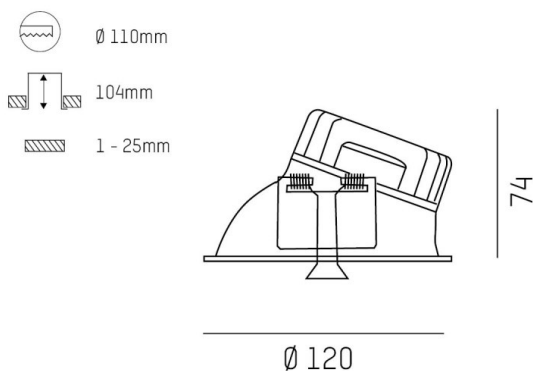

COZY

573-020031401b1bd

COZY WALLWASHER R RECESSED DOWNLIGHT made of aluminium, copper, similar to RAL 8004, decor copper,high-efficiently vacuum deposited synthetic reflector beam 38°, light output direct, UGR <22, without converter, dimmability: DALI, IP20

DRAWING

TECHNICAL DETAILS

Bulb type	LED 15W
Luminous flux [lm]	870
Colour temp. [K]	4000K
CRI	>90
UGR	<22
Optics	vacuum deposited synthetic reflector
Designer	Serge Cornelissen
Converter	without converter
Light output	direct
Beam angle [°]	38°
Voltage [V]	24 VDC
Material	aluminium
Height [mm]	67
Diameter [mm]	120
Ceiling cutout [mm]	110
Ceiling thickness [mm]	1-25
Recess depth [mm]	97
IP protection class	IP20
Voltage class	protection cl. II
Shock resistance	IK06
Net weight [kg]	0,42
Colour lamp	copper
RAL	8004
Colour decor	copper
EAN-Number	9010506961119
Lifetime [h]	L80 B10 50 000
Energy efficiency cl.	E

LIGHT DISTRIBUTION CURVE

The values are rated values. Power and luminous flux are initially subject to a tolerance of +/- 10%. Colour temperature tolerance: +/- 150 K. The values apply to an ambient temperature of 25°C unless otherwise specified.