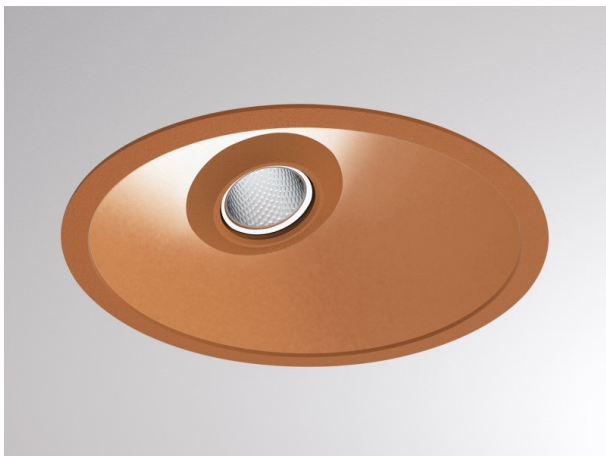

COZY

573-020031401b1bd

COZY WALLWASHER R RECESSED DOWNLIGHT made of aluminium, copper, similar to RAL 8004, decor copper,high-efficiently vacuum deposited synthetic reflector beam 38°, light output direct, UGR <22, without converter, dimmability: DALI, IP20

DRAWING

TECHNICAL DETAILS

Bulb type	LED 15W
Luminous flux [lm]	870
Colour temp. [K]	4000K
CRI	>90
UGR	<22
Optics	vacuum deposited synthetic reflector
Designer	Serge Cornelissen
Converter	without converter
Light output	direct
Beam angle [°]	38°
Voltage [V]	24 VDC
Material	aluminium
Height [mm]	67
Diameter [mm]	120
Ceiling cutout [mm]	110
Ceiling thickness [mm]	1-25
Recess depth [mm]	97
IP protection class	IP20
Voltage class	protection cl. II
Shock resistance	IK06
Net weight [kg]	0,42
Colour lamp	copper
RAL	8004
Colour decor	copper
EAN-Number	9010506961119
Lifetime [h]	L80 B10 50 000
Energy efficiency cl.	E