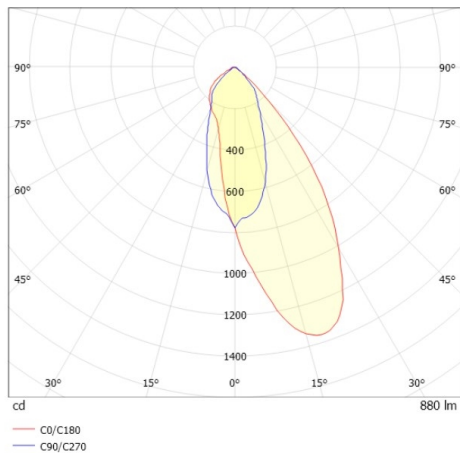

COZY

573-020031401d1d0

COZY WALLWASHER R RECESSED DOWNLIGHT made of aluminium, gold, similar to RAL 070 60 40, decor gold, high-efficiently vacuum deposited synthetic reflector beam 38°, light output direct, UGR <22, without converter, dimmability: not dimmable, IP20

DRAWING

TECHNICAL DETAILS

Bulb type	LED 15W
Luminous flux [lm]	880
Colour temp. [K]	4000K
CRI	>90
UGR	<22
Optics	vacuum deposited synthetic reflector
Designer	Serge Cornelissen
Converter	without converter
Dimming	not dimmable
Light output	direct
Beam angle [°]	38°
Voltage [V]	24 VDC
Material	aluminium
Height [mm]	67
Diameter [mm]	120
Ceiling cutout [mm]	110
Ceiling thickness [mm]	1-25
Recess depth [mm]	97
IP protection class	IP20
Voltage class	protection cl. II
Shock resistance	IK06
Net weight [kg]	0,39
Colour lamp	gold
RAL	070 60 40
Colour decor	gold
EAN-Number	9010506960860
Lifetime [h]	L80 B10 50 000
Energy efficiency cl.	E

LIGHT DISTRIBUTION CURVE

The values are rated values. Power and luminous flux are initially subject to a tolerance of +/- 10%. Colour temperature tolerance: +/- 150 K. The values apply to an ambient temperature of 25°C unless otherwise specified.