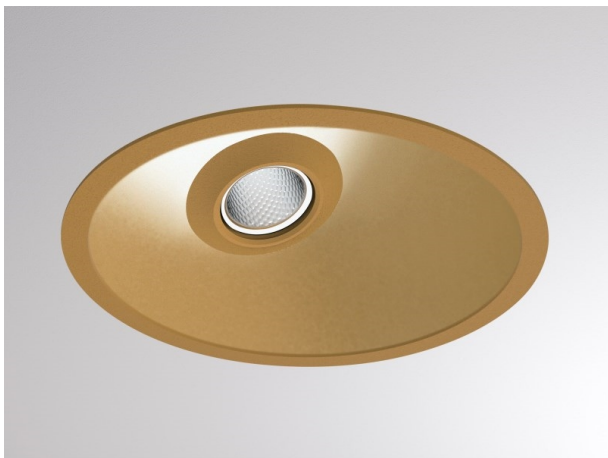

COZY

573-020031401d1d0

COZY WALLWASHER R RECESSED DOWNLIGHT made of aluminium, gold, similar to RAL 070 60 40, decor gold, high-efficiently vacuum deposited synthetic reflector beam 38°, light output direct, UGR <22, without converter, dimmability: not dimmable, IP20

DRAWING

TECHNICAL DETAILS

Bulb type	LED 15W
Luminous flux [lm]	880
Colour temp. [K]	4000K
CRI	>90
UGR	<22
Optics	vacuum deposited synthetic reflector
Designer	Serge Cornelissen
Converter	without converter
Dimming	not dimmable
Light output	direct
Beam angle [°]	38°
Voltage [V]	24 VDC
Material	aluminium
Height [mm]	67
Diameter [mm]	120
Ceiling cutout [mm]	110
Ceiling thickness [mm]	1-25
Recess depth [mm]	97
IP protection class	IP20
Voltage class	protection cl. II
Shock resistance	IK06
Net weight [kg]	0,39
Colour lamp	gold
RAL	070 60 40
Colour decor	gold
EAN-Number	9010506960860
Lifetime [h]	L80 B10 50 000
Energy efficiency cl.	E