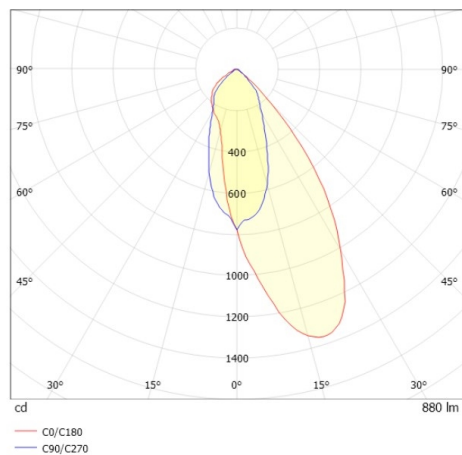

COZY

573-020031401d1dd

COZY WALLWASHER R RECESSED DOWNLIGHT made of aluminium, gold, similar to RAL 070 60 40, decor gold, high-efficiently vacuum deposited synthetic reflector beam 38°, light output direct, UGR <22, without converter, dimmability: DALI, IP20

DRAWING

TECHNICAL DETAILS

Bulb type	LED 15W
Luminous flux [lm]	880
Colour temp. [K]	4000K
CRI	>90
UGR	<22
Optics	vacuum deposited synthetic reflector
Designer	Serge Cornelissen
Converter	without converter
Light output	direct
Beam angle [°]	38°
Voltage [V]	24 VDC
Material	aluminium
Height [mm]	67
Diameter [mm]	120
Ceiling cutout [mm]	110
Ceiling thickness [mm]	1-25
Recess depth [mm]	97
IP protection class	IP20
Voltage class	protection cl. II
Shock resistance	IK06
Net weight [kg]	0,42
Colour lamp	gold
RAL	070 60 40
Colour decor	gold
EAN-Number	9010506961102
Lifetime [h]	L80 B10 50 000
Energy efficiency cl.	E

LIGHT DISTRIBUTION CURVE

The values are rated values. Power and luminous flux are initially subject to a tolerance of +/- 10%. Colour temperature tolerance: +/- 150 K. The values apply to an ambient temperature of 25°C unless otherwise specified.