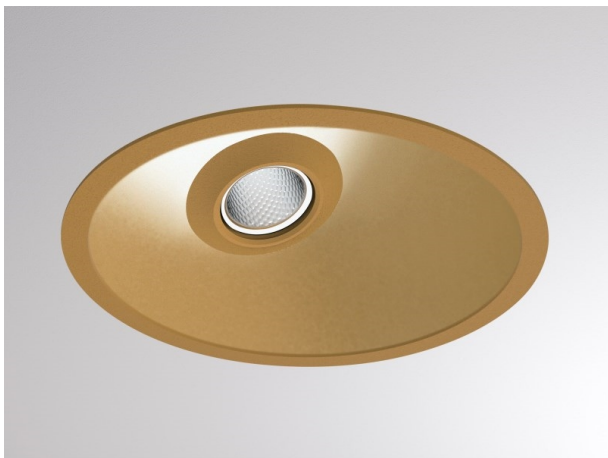

COZY

573-020031401d1dd

COZY WALLWASHER R RECESSED DOWNLIGHT made of aluminium, gold, similar to RAL 070 60 40, decor gold, high-efficiently vacuum deposited synthetic reflector beam 38°, light output direct, UGR <22, without converter, dimmability: DALI, IP20

DRAWING

TECHNICAL DETAILS

Bulb type	LED 15W
Luminous flux [lm]	880
Colour temp. [K]	4000K
CRI	>90
UGR	<22
Optics	vacuum deposited synthetic reflector
Designer	Serge Cornelissen
Converter	without converter
Light output	direct
Beam angle [°]	38°
Voltage [V]	24 VDC
Material	aluminium
Height [mm]	67
Diameter [mm]	120
Ceiling cutout [mm]	110
Ceiling thickness [mm]	1-25
Recess depth [mm]	97
IP protection class	IP20
Voltage class	protection cl. II
Shock resistance	IK06
Net weight [kg]	0,42
Colour lamp	gold
RAL	070 60 40
Colour decor	gold
EAN-Number	9010506961102
Lifetime [h]	L80 B10 50 000
Energy efficiency cl.	E