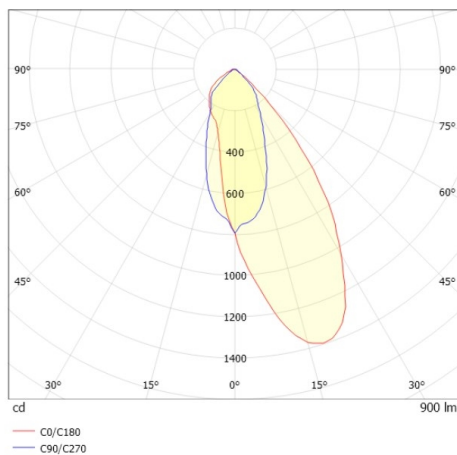

COZY

573-0200319005050

COZY WALLWASHER R RECESSED DOWNLIGHT made of aluminium, white, similar to RAL 9016, decor white, high-efficiently vacuum deposited synthetic reflector beam 38°, light output direct, UGR <25, without converter, dimmability: not dimmable, IP20

DRAWING

TECHNICAL DETAILS

Bulb type	LED 15W
Luminous flux [lm]	900
Colour temp. [K]	3000K
CRI	>90
UGR	<25
Optics	vacuum deposited synthetic reflector
Designer	Serge Cornelissen
Converter	without converter
Dimming	not dimmable
Light output	direct
Beam angle [°]	38°
Voltage [V]	24 VDC
Material	aluminium
Height [mm]	67
Diameter [mm]	120
Ceiling cutout [mm]	110
Ceiling thickness [mm]	1-25
Recess depth [mm]	97
IP protection class	IP20
Voltage class	protection cl. II
Shock resistance	IK06
Net weight [kg]	0,38
Colour lamp	white
RAL	9016
Colour decor	white
EAN-Number	9010506960761
Lifetime [h]	L80 B10 50 000
Energy efficiency cl.	E

LIGHT DISTRIBUTION CURVE

The values are rated values. Power and luminous flux are initially subject to a tolerance of +/- 10%. Colour temperature tolerance: +/- 150 K. The values apply to an ambient temperature of 25°C unless otherwise specified.