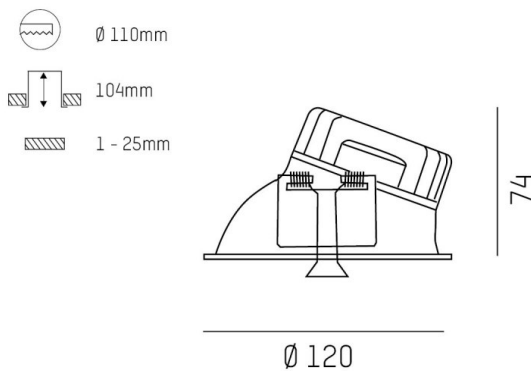

COZY

573-020031900505d

COZY WALLWASHER R RECESSED DOWNLIGHT made of aluminium, white, similar to RAL 9016, decor white, high-efficiently vacuum deposited synthetic reflector beam 38°, light output direct, UGR <25, without converter, dimmability: DALI, IP20

DRAWING

TECHNICAL DETAILS

Bulb type	LED 15W
Luminous flux [lm]	900
Colour temp. [K]	3000K
CRI	>90
UGR	<25
Optics	vacuum deposited synthetic reflector
Designer	Serge Cornelissen
Converter	without converter
Light output	direct
Beam angle [°]	38°
Voltage [V]	24 VDC
Material	aluminium
Height [mm]	67
Diameter [mm]	120
Ceiling cutout [mm]	110
Ceiling thickness [mm]	1-25
Recess depth [mm]	97
IP protection class	IP20
Voltage class	protection cl. II
Shock resistance	IK06
Net weight [kg]	0,41
Colour lamp	white
RAL	9016
Colour decor	white
EAN-Number	9010506961003
Lifetime [h]	L80 B10 50 000
Energy efficiency cl.	E

LIGHT DISTRIBUTION CURVE

The values are rated values. Power and luminous flux are initially subject to a tolerance of +/- 10%. Colour temperature tolerance: +/- 150 K. The values apply to an ambient temperature of 25°C unless otherwise specified.