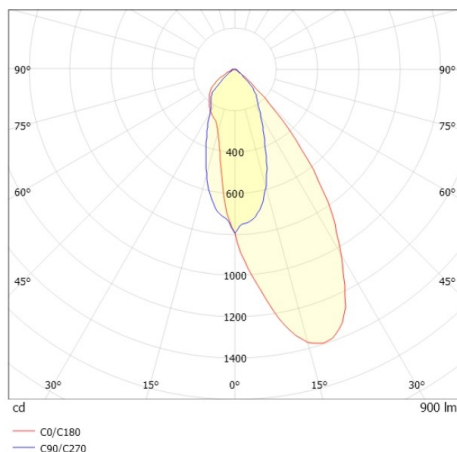

COZY

573-020031900505d

COZY WALLWASHER R RECESSED DOWNLIGHT made of aluminium, white, similar to RAL 9016, decor white, high-efficiently vacuum deposited synthetic reflector beam 38°, light output direct, UGR <25, without converter, dimmability: DALI, IP20

DRAWING

TECHNICAL DETAILS

Bulb type	LED 15W
Luminous flux [lm]	900
Colour temp. [K]	3000K
CRI	>90
UGR	<25
Optics	vacuum deposited synthetic reflector
Designer	Serge Cornelissen
Converter	without converter
Light output	direct
Beam angle [°]	38°
Voltage [V]	24 VDC
Material	aluminium
Height [mm]	67
Diameter [mm]	120
Ceiling cutout [mm]	110
Ceiling thickness [mm]	1-25
Recess depth [mm]	97
IP protection class	IP20
Voltage class	protection cl. II
Shock resistance	IK06
Net weight [kg]	0,41
Colour lamp	white
RAL	9016
Colour decor	white
EAN-Number	9010506961003
Lifetime [h]	L80 B10 50 000
Energy efficiency cl.	E

LIGHT DISTRIBUTION CURVE

The values are rated values. Power and luminous flux are initially subject to a tolerance of +/- 10%. Colour temperature tolerance: +/- 150 K. The values apply to an ambient temperature of 25°C unless otherwise specified.