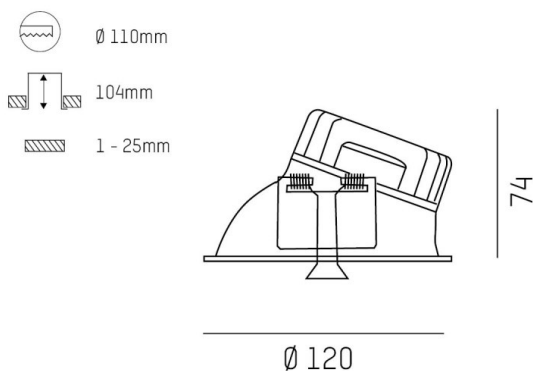

COZY

573-0200319006060

COZY WALLWASHER R RECESSED DOWNLIGHT made of aluminium, black, similar to RAL 9005, decor black, high-efficiently vacuum deposited synthetic reflector beam 38°, light output direct, UGR <22, without converter, dimmability: not dimmable, IP20

DRAWING

TECHNICAL DETAILS

Bulb type	LED 15W
Luminous flux [lm]	740
Colour temp. [K]	3000K
CRI	>90
UGR	<22
Optics	vacuum deposited synthetic reflector
Designer	Serge Cornelissen
Converter	without converter
Dimming	not dimmable
Light output	direct
Beam angle [°]	38°
Voltage [V]	24 VDC
Material	aluminium
Height [mm]	67
Diameter [mm]	120
Ceiling cutout [mm]	110
Ceiling thickness [mm]	1-25
Recess depth [mm]	97
IP protection class	IP20
Voltage class	protection cl. II
Shock resistance	IK06
Net weight [kg]	0,39
Colour lamp	black
RAL	9005
Colour decor	black
EAN-Number	9010506960778
Lifetime [h]	L80 B10 50 000
Energy efficiency cl.	E

LIGHT DISTRIBUTION CURVE

The values are rated values. Power and luminous flux are initially subject to a tolerance of +/- 10%. Colour temperature tolerance: +/- 150 K. The values apply to an ambient temperature of 25°C unless otherwise specified.