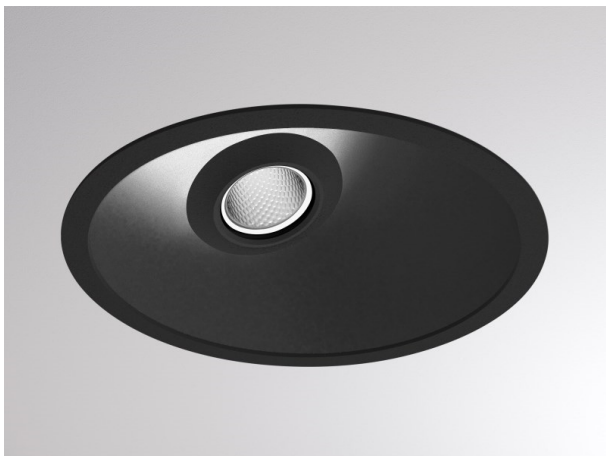

COZY

573-0200319006060

COZY WALLWASHER R RECESSED DOWNLIGHT made of aluminium, black, similar to RAL 9005, decor black, high-efficiently vacuum deposited synthetic reflector beam 38°, light output direct, UGR <22, without converter, dimmability: not dimmable, IP20

DRAWING

TECHNICAL DETAILS

Bulb type	LED 15W
Luminous flux [lm]	740
Colour temp. [K]	3000K
CRI	>90
UGR	<22
Optics	vacuum deposited synthetic reflector
Designer	Serge Cornelissen
Converter	without converter
Dimming	not dimmable
Light output	direct
Beam angle [°]	38°
Voltage [V]	24 VDC
Material	aluminium
Height [mm]	67
Diameter [mm]	120
Ceiling cutout [mm]	110
Ceiling thickness [mm]	1-25
Recess depth [mm]	97
IP protection class	IP20
Voltage class	protection cl. II
Shock resistance	IK06
Net weight [kg]	0,39
Colour lamp	black
RAL	9005
Colour decor	black
EAN-Number	9010506960778
Lifetime [h]	L80 B10 50 000
Energy efficiency cl.	E