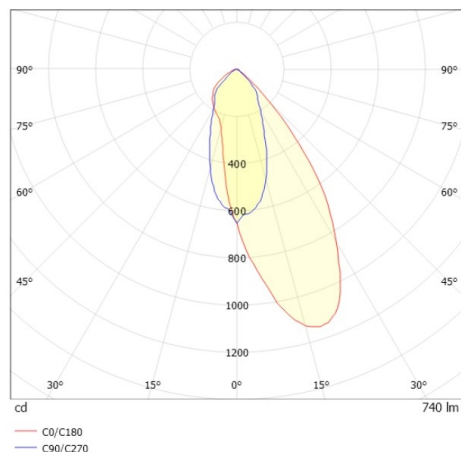

COZY

573-0200319006060

COZY WALLWASHER R RECESSED DOWNLIGHT made of aluminium, black, similar to RAL 9005, decor black, high-efficiently vacuum deposited synthetic reflector beam 38°, light output direct, UGR <22, without converter, dimmability: not dimmable, IP20

DRAWING

TECHNICAL DETAILS

Bulb type	LED 15W
Luminous flux [lm]	740
Colour temp. [K]	3000K
CRI	>90
UGR	<22
Optics	vacuum deposited synthetic reflector
Designer	Serge Cornelissen
Converter	without converter
Dimming	not dimmable
Light output	direct
Beam angle [°]	38°
Voltage [V]	24 VDC
Material	aluminium
Height [mm]	67
Diameter [mm]	120
Ceiling cutout [mm]	110
Ceiling thickness [mm]	1-25
Recess depth [mm]	97
IP protection class	IP20
Voltage class	protection cl. II
Shock resistance	IK06
Net weight [kg]	0,39
Colour lamp	black
RAL	9005
Colour decor	black
EAN-Number	9010506960778
Lifetime [h]	L80 B10 50 000
Energy efficiency cl.	E

LIGHT DISTRIBUTION CURVE

The values are rated values. Power and luminous flux are initially subject to a tolerance of +/- 10%. Colour temperature tolerance: +/- 150 K. The values apply to an ambient temperature of 25°C unless otherwise specified.