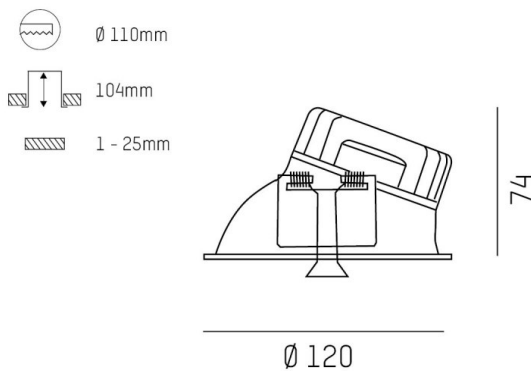

COZY

573-020031900606d

COZY WALLWASHER R RECESSED DOWNLIGHT made of aluminium, black, similar to RAL 9005, decor black, high-efficiently vacuum deposited synthetic reflector beam 38°, light output direct, UGR <22, without converter, dimmability: DALI, IP20

DRAWING

TECHNICAL DETAILS

Bulb type	LED 15W
Luminous flux [lm]	740
Colour temp. [K]	3000K
CRI	>90
UGR	<22
Optics	vacuum deposited synthetic reflector
Designer	Serge Cornelissen
Converter	without converter
Light output	direct
Beam angle [°]	38°
Voltage [V]	24 VDC
Material	aluminium
Height [mm]	67
Diameter [mm]	120
Ceiling cutout [mm]	110
Ceiling thickness [mm]	1-25
Recess depth [mm]	97
IP protection class	IP20
Voltage class	protection cl. II
Shock resistance	IK06
Net weight [kg]	0,43
Colour lamp	black
RAL	9005
Colour decor	black
EAN-Number	9010506961010
Lifetime [h]	L80 B10 50 000
Energy efficiency cl.	E

LIGHT DISTRIBUTION CURVE

The values are rated values. Power and luminous flux are initially subject to a tolerance of +/- 10%. Colour temperature tolerance: +/- 150 K. The values apply to an ambient temperature of 25°C unless otherwise specified.