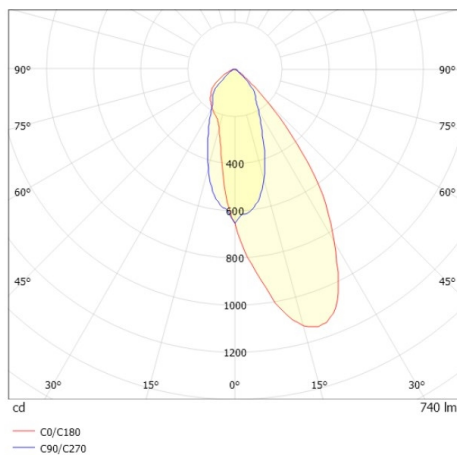

COZY

573-020031900606d

COZY WALLWASHER R RECESSED DOWNLIGHT made of aluminium, black, similar to RAL 9005, decor black, high-efficiently vacuum deposited synthetic reflector beam 38°, light output direct, UGR <22, without converter, dimmability: DALI, IP20

DRAWING

TECHNICAL DETAILS

Bulb type	LED 15W
Luminous flux [lm]	740
Colour temp. [K]	3000K
CRI	>90
UGR	<22
Optics	vacuum deposited synthetic reflector
Designer	Serge Cornelissen
Converter	without converter
Light output	direct
Beam angle [°]	38°
Voltage [V]	24 VDC
Material	aluminium
Height [mm]	67
Diameter [mm]	120
Ceiling cutout [mm]	110
Ceiling thickness [mm]	1-25
Recess depth [mm]	97
IP protection class	IP20
Voltage class	protection cl. II
Shock resistance	IK06
Net weight [kg]	0,43
Colour lamp	black
RAL	9005
Colour decor	black
EAN-Number	9010506961010
Lifetime [h]	L80 B10 50 000
Energy efficiency cl.	E

LIGHT DISTRIBUTION CURVE

The values are rated values. Power and luminous flux are initially subject to a tolerance of +/- 10%. Colour temperature tolerance: +/- 150 K. The values apply to an ambient temperature of 25°C unless otherwise specified.