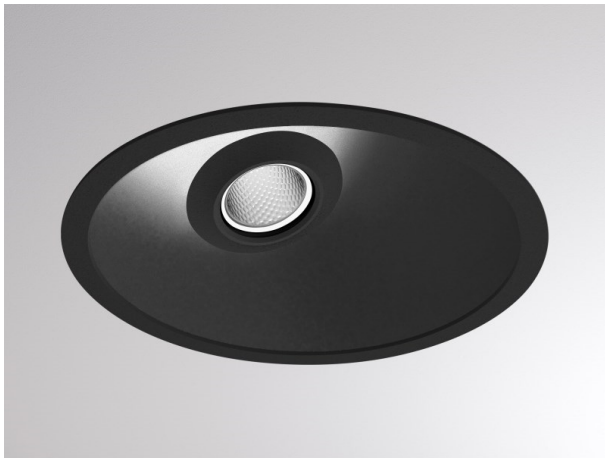

COZY

573-020031900606d

COZY WALLWASHER R RECESSED DOWNLIGHT made of aluminium, black, similar to RAL 9005, decor black, high-efficiently vacuum deposited synthetic reflector beam 38°, light output direct, UGR <22, without converter, dimmability: DALI, IP20

DRAWING

TECHNICAL DETAILS

Bulb type	LED 15W
Luminous flux [lm]	740
Colour temp. [K]	3000K
CRI	>90
UGR	<22
Optics	vacuum deposited synthetic reflector
Designer	Serge Cornelissen
Converter	without converter
Light output	direct
Beam angle [°]	38°
Voltage [V]	24 VDC
Material	aluminium
Height [mm]	67
Diameter [mm]	120
Ceiling cutout [mm]	110
Ceiling thickness [mm]	1-25
Recess depth [mm]	97
IP protection class	IP20
Voltage class	protection cl. II
Shock resistance	IK06
Net weight [kg]	0,43
Colour lamp	black
RAL	9005
Colour decor	black
EAN-Number	9010506961010
Lifetime [h]	L80 B10 50 000
Energy efficiency cl.	E