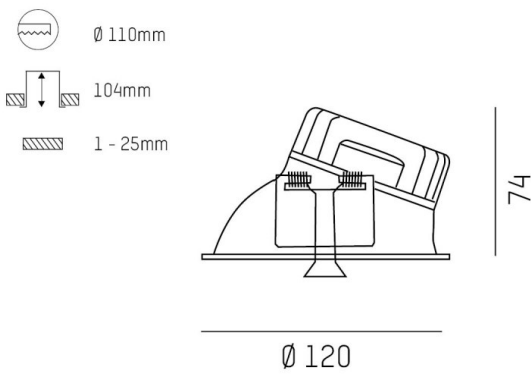

COZY

573-020031901b1b0

COZY WALLWASHER R RECESSED DOWNLIGHT made of aluminium, copper, similar to RAL 8004, decor copper, high-efficiently vacuum deposited synthetic reflector beam 38°, light output direct, UGR <22, without converter, dimmability: not dimmable, IP20

DRAWING

TECHNICAL DETAILS

Bulb type	LED 15W
Luminous flux [lm]	800
Colour temp. [K]	3000K
CRI	>90
UGR	<22
Optics	vacuum deposited synthetic reflector
Designer	Serge Cornelissen
Converter	without converter
Dimming	not dimmable
Light output	direct
Beam angle [°]	38°
Voltage [V]	24 VDC
Material	aluminium
Height [mm]	67
Diameter [mm]	120
Ceiling cutout [mm]	110
Ceiling thickness [mm]	1-25
Recess depth [mm]	97
IP protection class	IP20
Voltage class	protection cl. II
Shock resistance	IK06
Net weight [kg]	0,39
Colour lamp	copper
RAL	8004
Colour decor	copper
EAN-Number	9010506960792
Lifetime [h]	L80 B10 50 000
Energy efficiency cl.	E

LIGHT DISTRIBUTION CURVE

The values are rated values. Power and luminous flux are initially subject to a tolerance of +/- 10%. Colour temperature tolerance: +/- 150 K. The values apply to an ambient temperature of 25°C unless otherwise specified.