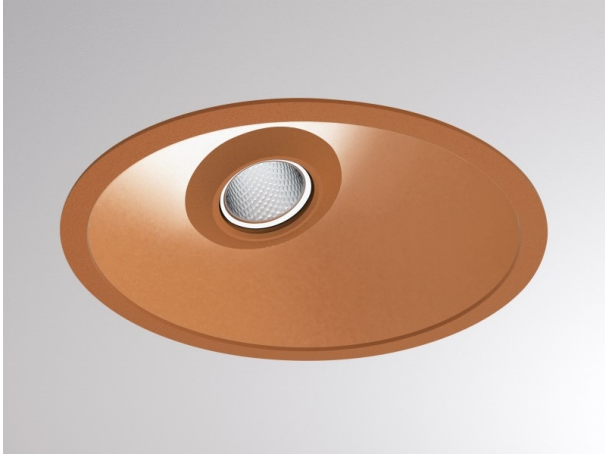

COZY

573-020031901b1b0

COZY WALLWASHER R RECESSED DOWNLIGHT made of aluminium, copper, similar to RAL 8004, decor copper, high-efficiently vacuum deposited synthetic reflector beam 38°, light output direct, UGR <22, without converter, dimmability: not dimmable, IP20

DRAWING

TECHNICAL DETAILS

Bulb type	LED 15W
Luminous flux [lm]	800
Colour temp. [K]	3000K
CRI	>90
UGR	<22
Optics	vacuum deposited synthetic reflector
Designer	Serge Cornelissen
Converter	without converter
Dimming	not dimmable
Light output	direct
Beam angle [°]	38°
Voltage [V]	24 VDC
Material	aluminium
Height [mm]	67
Diameter [mm]	120
Ceiling cutout [mm]	110
Ceiling thickness [mm]	1-25
Recess depth [mm]	97
IP protection class	IP20
Voltage class	protection cl. II
Shock resistance	IK06
Net weight [kg]	0,39
Colour lamp	copper
RAL	8004
Colour decor	copper
EAN-Number	9010506960792
Lifetime [h]	L80 B10 50 000
Energy efficiency cl.	E