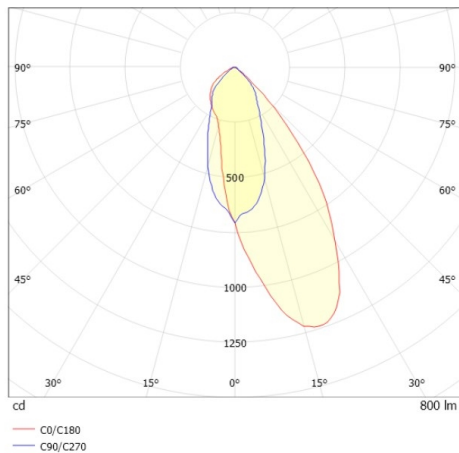

COZY

573-020031901b1b0

COZY WALLWASHER R RECESSED DOWNLIGHT made of aluminium, copper, similar to RAL 8004, decor copper, high-efficiently vacuum deposited synthetic reflector beam 38°, light output direct, UGR <22, without converter, dimmability: not dimmable, IP20

DRAWING

TECHNICAL DETAILS

Bulb type	LED 15W
Luminous flux [lm]	800
Colour temp. [K]	3000K
CRI	>90
UGR	<22
Optics	vacuum deposited synthetic reflector
Designer	Serge Cornelissen
Converter	without converter
Dimming	not dimmable
Light output	direct
Beam angle [°]	38°
Voltage [V]	24 VDC
Material	aluminium
Height [mm]	67
Diameter [mm]	120
Ceiling cutout [mm]	110
Ceiling thickness [mm]	1-25
Recess depth [mm]	97
IP protection class	IP20
Voltage class	protection cl. II
Shock resistance	IK06
Net weight [kg]	0,39
Colour lamp	copper
RAL	8004
Colour decor	copper
EAN-Number	9010506960792
Lifetime [h]	L80 B10 50 000
Energy efficiency cl.	E

LIGHT DISTRIBUTION CURVE

The values are rated values. Power and luminous flux are initially subject to a tolerance of +/- 10%. Colour temperature tolerance: +/- 150 K. The values apply to an ambient temperature of 25°C unless otherwise specified.