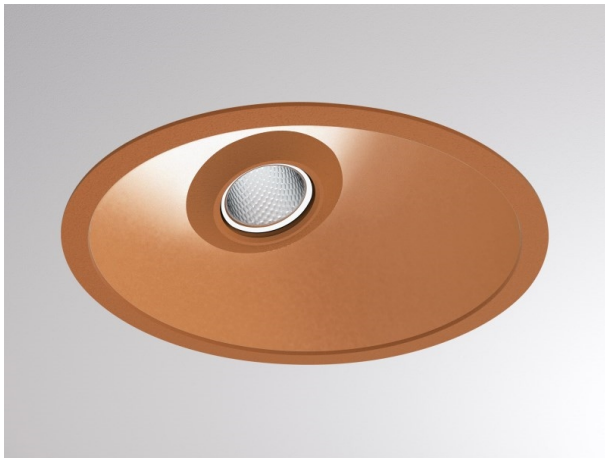

COZY

573-020031901b1bd

COZY WALLWASHER R RECESSED DOWNLIGHT made of aluminium, copper, similar to RAL 8004, decor copper, high-efficiently vacuum deposited synthetic reflector beam 38°, light output direct, UGR <22, without converter, dimmability: DALI, IP20

DRAWING

TECHNICAL DETAILS

Bulb type	LED 15W
Luminous flux [lm]	800
Colour temp. [K]	3000K
CRI	>90
UGR	<22
Optics	vacuum deposited synthetic reflector
Designer	Serge Cornelissen
Converter	without converter
Light output	direct
Beam angle [°]	38°
Voltage [V]	24 VDC
Material	aluminium
Height [mm]	67
Diameter [mm]	120
Ceiling cutout [mm]	110
Ceiling thickness [mm]	1-25
Recess depth [mm]	97
IP protection class	IP20
Voltage class	protection cl. II
Shock resistance	IK06
Net weight [kg]	0,42
Colour lamp	copper
RAL	8004
Colour decor	copper
EAN-Number	9010506961034
Lifetime [h]	L80 B10 50 000
Energy efficiency cl.	E