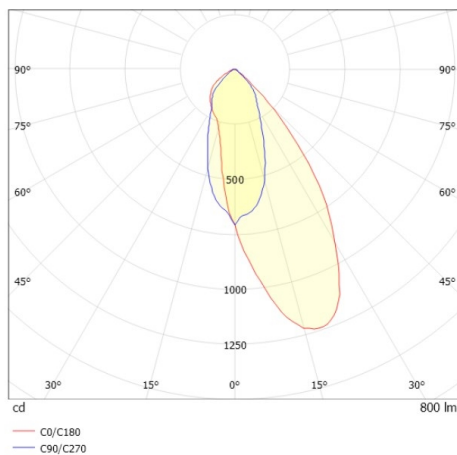

COZY

573-020031901b1bd

COZY WALLWASHER R RECESSED DOWNLIGHT made of aluminium, copper, similar to RAL 8004, decor copper, high-efficiently vacuum deposited synthetic reflector beam 38°, light output direct, UGR <22, without converter, dimmability: DALI, IP20

DRAWING

TECHNICAL DETAILS

Bulb type	LED 15W
Luminous flux [lm]	800
Colour temp. [K]	3000K
CRI	>90
UGR	<22
Optics	vacuum deposited synthetic reflector
Designer	Serge Cornelissen
Converter	without converter
Light output	direct
Beam angle [°]	38°
Voltage [V]	24 VDC
Material	aluminium
Height [mm]	67
Diameter [mm]	120
Ceiling cutout [mm]	110
Ceiling thickness [mm]	1-25
Recess depth [mm]	97
IP protection class	IP20
Voltage class	protection cl. II
Shock resistance	IK06
Net weight [kg]	0,42
Colour lamp	copper
RAL	8004
Colour decor	copper
EAN-Number	9010506961034
Lifetime [h]	L80 B10 50 000
Energy efficiency cl.	E

LIGHT DISTRIBUTION CURVE

The values are rated values. Power and luminous flux are initially subject to a tolerance of +/- 10%. Colour temperature tolerance: +/- 150 K. The values apply to an ambient temperature of 25°C unless otherwise specified.