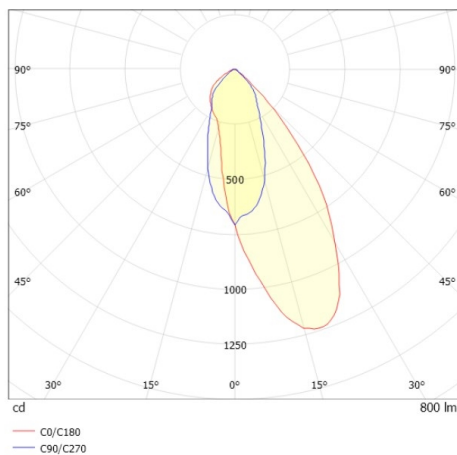

COZY

573-020031901d1d0

COZY WALLWASHER R RECESSED DOWNLIGHT made of aluminium, gold, similar to RAL 070 60 40, decor gold, high-efficiently vacuum deposited synthetic reflector beam 38°, light output direct, UGR <22, without converter, dimmability: not dimmable, IP20

DRAWING

TECHNICAL DETAILS

Bulb type	LED 15W
Luminous flux [lm]	800
Colour temp. [K]	3000K
CRI	>90
UGR	<22
Optics	vacuum deposited synthetic reflector
Designer	Serge Cornelissen
Converter	without converter
Dimming	not dimmable
Light output	direct
Beam angle [°]	38°
Voltage [V]	24 VDC
Material	aluminium
Height [mm]	67
Diameter [mm]	120
Ceiling cutout [mm]	110
Ceiling thickness [mm]	1-25
Recess depth [mm]	97
IP protection class	IP20
Voltage class	protection cl. II
Shock resistance	IK06
Net weight [kg]	0,39
Colour lamp	gold
RAL	070 60 40
Colour decor	gold
EAN-Number	9010506960785
Lifetime [h]	L80 B10 50 000
Energy efficiency cl.	E

LIGHT DISTRIBUTION CURVE

The values are rated values. Power and luminous flux are initially subject to a tolerance of +/- 10%. Colour temperature tolerance: +/- 150 K. The values apply to an ambient temperature of 25°C unless otherwise specified.