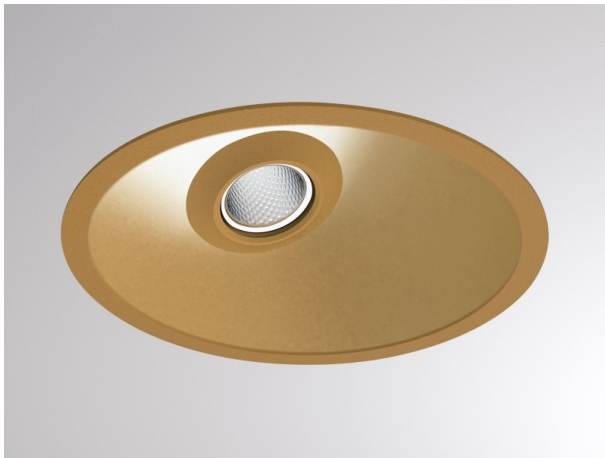

COZY

573-020031901d1d0

COZY WALLWASHER R RECESSED DOWNLIGHT made of aluminium, gold, similar to RAL 070 60 40, decor gold, high-efficiently vacuum deposited synthetic reflector beam 38°, light output direct, UGR <22, without converter, dimmability: not dimmable, IP20

DRAWING

TECHNICAL DETAILS

Bulb type	LED 15W
Luminous flux [lm]	800
Colour temp. [K]	3000K
CRI	>90
UGR	<22
Optics	vacuum deposited synthetic reflector
Designer	Serge Cornelissen
Converter	without converter
Dimming	not dimmable
Light output	direct
Beam angle [°]	38°
Voltage [V]	24 VDC
Material	aluminium
Height [mm]	67
Diameter [mm]	120
Ceiling cutout [mm]	110
Ceiling thickness [mm]	1-25
Recess depth [mm]	97
IP protection class	IP20
Voltage class	protection cl. II
Shock resistance	IK06
Net weight [kg]	0,39
Colour lamp	gold
RAL	070 60 40
Colour decor	gold
EAN-Number	9010506960785
Lifetime [h]	L80 B10 50 000
Energy efficiency cl.	E