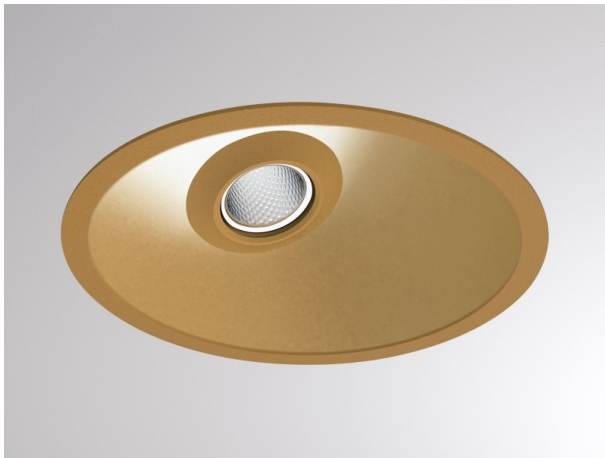

COZY

573-020031901d1dd

COZY WALLWASHER R RECESSED DOWNLIGHT made of aluminium, gold, similar to RAL 070 60 40, decor gold, high-efficiently vacuum deposited synthetic reflector beam 38°, light output direct, UGR <22, without converter, dimmability: DALI, IP20

DRAWING

TECHNICAL DETAILS

Bulb type	LED 15W
Luminous flux [lm]	800
Colour temp. [K]	3000K
CRI	>90
UGR	<22
Optics	vacuum deposited synthetic reflector
Designer	Serge Cornelissen
Converter	without converter
Light output	direct
Beam angle [°]	38°
Voltage [V]	24 VDC
Material	aluminium
Height [mm]	67
Diameter [mm]	120
Ceiling cutout [mm]	110
Ceiling thickness [mm]	1-25
Recess depth [mm]	97
IP protection class	IP20
Voltage class	protection cl. II
Shock resistance	IK06
Net weight [kg]	0,42
Colour lamp	gold
RAL	070 60 40
Colour decor	gold
EAN-Number	9010506961027
Lifetime [h]	L80 B10 50 000
Energy efficiency cl.	E