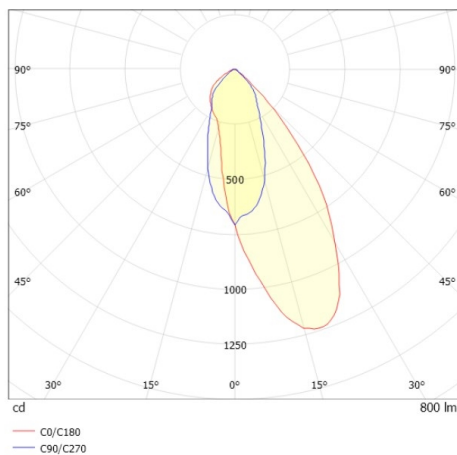

COZY

573-020031901d1dd

COZY WALLWASHER R RECESSED DOWNLIGHT made of aluminium, gold, similar to RAL 070 60 40, decor gold, high-efficiently vacuum deposited synthetic reflector beam 38°, light output direct, UGR <22, without converter, dimmability: DALI, IP20

DRAWING

TECHNICAL DETAILS

Bulb type	LED 15W
Luminous flux [lm]	800
Colour temp. [K]	3000K
CRI	>90
UGR	<22
Optics	vacuum deposited synthetic reflector
Designer	Serge Cornelissen
Converter	without converter
Light output	direct
Beam angle [°]	38°
Voltage [V]	24 VDC
Material	aluminium
Height [mm]	67
Diameter [mm]	120
Ceiling cutout [mm]	110
Ceiling thickness [mm]	1-25
Recess depth [mm]	97
IP protection class	IP20
Voltage class	protection cl. II
Shock resistance	IK06
Net weight [kg]	0,42
Colour lamp	gold
RAL	070 60 40
Colour decor	gold
EAN-Number	9010506961027
Lifetime [h]	L80 B10 50 000
Energy efficiency cl.	E

LIGHT DISTRIBUTION CURVE

The values are rated values. Power and luminous flux are initially subject to a tolerance of +/- 10%. Colour temperature tolerance: +/- 150 K. The values apply to an ambient temperature of 25°C unless otherwise specified.