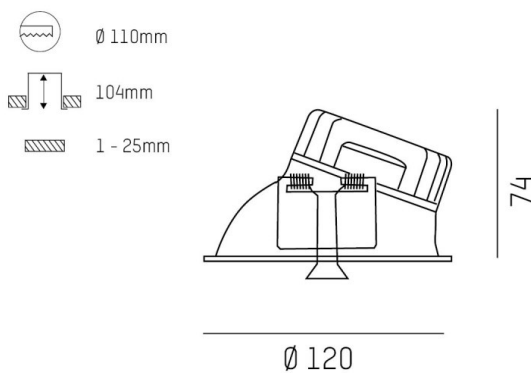

COZY

573-0200813005050

COZY WALLWASHER R RECESSED DOWNLIGHT made of aluminium, white, similar to RAL 9016, decor white, vacuum deposited synthetic Dark-reflector beam 24°, light output direct, UGR <25, without converter, dimmability: not dimmable, IP20

DRAWING

TECHNICAL DETAILS

Bulb type	LED 15W
Luminous flux [lm]	640
Colour temp. [K]	2700K
CRI	>90
UGR	<25
Optics	vacuum deposited synthetic Dark-reflector
Designer	Serge Cornelissen
Converter	without converter
Dimming	not dimmable
Light output	direct
Beam angle [°]	24°
Voltage [V]	24 VDC
Material	aluminium
Height [mm]	67
Diameter [mm]	120
Ceiling cutout [mm]	110
Ceiling thickness [mm]	1-25
Recess depth [mm]	97
IP protection class	IP20
Voltage class	protection cl. II
Shock resistance	IK06
Net weight [kg]	0,38
Colour lamp	white
RAL	9016
Colour decor	white
EAN-Number	9010506961164
Lifetime [h]	L80 B10 50 000
Energy efficiency cl.	E

LIGHT DISTRIBUTION CURVE

The values are rated values. Power and luminous flux are initially subject to a tolerance of +/- 10%. Colour temperature tolerance: +/- 150 K. The values apply to an ambient temperature of 25°C unless otherwise specified.