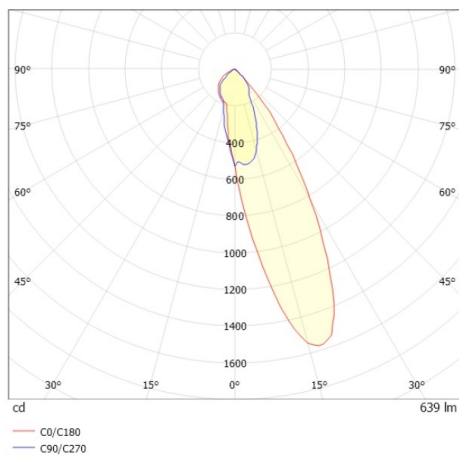

COZY

573-0200813005050

COZY WALLWASHER R RECESSED DOWNLIGHT made of aluminium, white, similar to RAL 9016, decor white, vacuum deposited synthetic Dark-reflector beam 24°, light output direct, UGR <25, without converter, dimmability: not dimmable, IP20

DRAWING

TECHNICAL DETAILS

Bulb type	LED 15W
Luminous flux [lm]	640
Colour temp. [K]	2700K
CRI	>90
UGR	<25
Optics	vacuum deposited synthetic Dark-reflector
Designer	Serge Cornelissen
Converter	without converter
Dimming	not dimmable
Light output	direct
Beam angle [°]	24°
Voltage [V]	24 VDC
Material	aluminium
Height [mm]	67
Diameter [mm]	120
Ceiling cutout [mm]	110
Ceiling thickness [mm]	1-25
Recess depth [mm]	97
IP protection class	IP20
Voltage class	protection cl. II
Shock resistance	IK06
Net weight [kg]	0,38
Colour lamp	white
RAL	9016
Colour decor	white
EAN-Number	9010506961164
Lifetime [h]	L80 B10 50 000
Energy efficiency cl.	E

LIGHT DISTRIBUTION CURVE

The values are rated values. Power and luminous flux are initially subject to a tolerance of +/- 10%. Colour temperature tolerance: +/- 150 K. The values apply to an ambient temperature of 25°C unless otherwise specified.