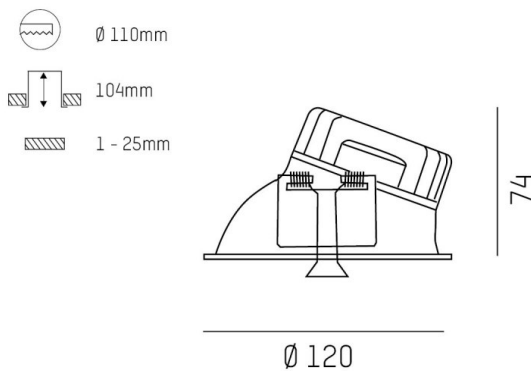

COZY

573-020081300505d

COZY WALLWASHER R RECESSED DOWNLIGHT made of aluminium, white, similar to RAL 9016, decor white, vacuum deposited synthetic Dark-reflector beam 24°, light output direct, UGR <25, without converter, dimmability: DALI, IP20

DRAWING

TECHNICAL DETAILS

Bulb type	LED 15W
Luminous flux [lm]	640
Colour temp. [K]	2700K
CRI	>90
UGR	<25
Optics	vacuum deposited synthetic Dark-reflector
Designer	Serge Cornelissen
Converter	without converter
Light output	direct
Beam angle [°]	24°
Voltage [V]	24 VDC
Material	aluminium
Height [mm]	67
Diameter [mm]	120
Ceiling cutout [mm]	110
Ceiling thickness [mm]	1-25
Recess depth [mm]	97
IP protection class	IP20
Voltage class	protection cl. II
Shock resistance	IK06
Net weight [kg]	0,41
Colour lamp	white
RAL	9016
Colour decor	white
EAN-Number	9010506961416
Lifetime [h]	L80 B10 50 000
Energy efficiency cl.	E

LIGHT DISTRIBUTION CURVE

The values are rated values. Power and luminous flux are initially subject to a tolerance of +/- 10%. Colour temperature tolerance: +/- 150 K. The values apply to an ambient temperature of 25°C unless otherwise specified.