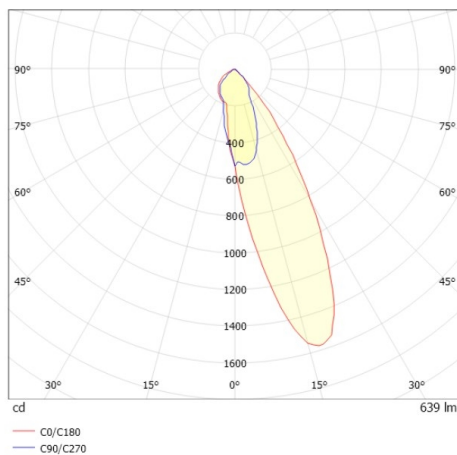

COZY

573-020081300505d

COZY WALLWASHER R RECESSED DOWNLIGHT made of aluminium, white, similar to RAL 9016, decor white, vacuum deposited synthetic Dark-reflector beam 24°, light output direct, UGR <25, without converter, dimmability: DALI, IP20

DRAWING

TECHNICAL DETAILS

Bulb type	LED 15W
Luminous flux [lm]	640
Colour temp. [K]	2700K
CRI	>90
UGR	<25
Optics	vacuum deposited synthetic Dark-reflector
Designer	Serge Cornelissen
Converter	without converter
Light output	direct
Beam angle [°]	24°
Voltage [V]	24 VDC
Material	aluminium
Height [mm]	67
Diameter [mm]	120
Ceiling cutout [mm]	110
Ceiling thickness [mm]	1-25
Recess depth [mm]	97
IP protection class	IP20
Voltage class	protection cl. II
Shock resistance	IK06
Net weight [kg]	0,41
Colour lamp	white
RAL	9016
Colour decor	white
EAN-Number	9010506961416
Lifetime [h]	L80 B10 50 000
Energy efficiency cl.	E

LIGHT DISTRIBUTION CURVE

The values are rated values. Power and luminous flux are initially subject to a tolerance of +/- 10%. Colour temperature tolerance: +/- 150 K. The values apply to an ambient temperature of 25°C unless otherwise specified.