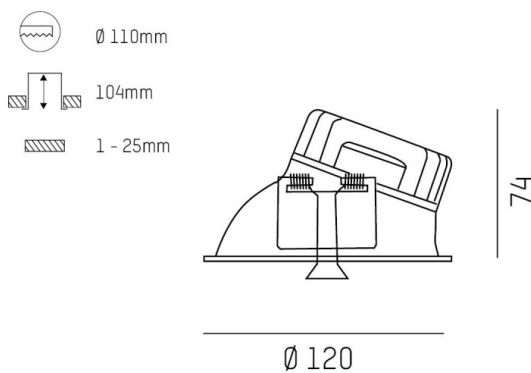

COZY

573-0200813006060

COZY WALLWASHER R RECESSED DOWNLIGHT made of aluminium, black, similar to RAL 9005, decor black, vacuum deposited synthetic Dark-reflector beam 24°, light output direct, UGR <19, without converter, dimmability: not dimmable, IP20

DRAWING

TECHNICAL DETAILS

Bulb type	LED 15W
Luminous flux [lm]	500
Colour temp. [K]	2700K
CRI	>90
UGR	<19
Optics	vacuum deposited synthetic Dark-reflector
Designer	Serge Cornelissen
Converter	without converter
Dimming	not dimmable
Light output	direct
Beam angle [°]	24°
Voltage [V]	24 VDC
Material	aluminium
Height [mm]	67
Diameter [mm]	120
Ceiling cutout [mm]	110
Ceiling thickness [mm]	1-25
Recess depth [mm]	97
IP protection class	IP20
Voltage class	protection cl. II
Shock resistance	IK06
Net weight [kg]	0,39
Colour lamp	black
RAL	9005
Colour decor	black
EAN-Number	9010506961171
Lifetime [h]	L80 B10 50 000
Energy efficiency cl.	E

LIGHT DISTRIBUTION CURVE

The values are rated values. Power and luminous flux are initially subject to a tolerance of +/- 10%. Colour temperature tolerance: +/- 150 K. The values apply to an ambient temperature of 25°C unless otherwise specified.