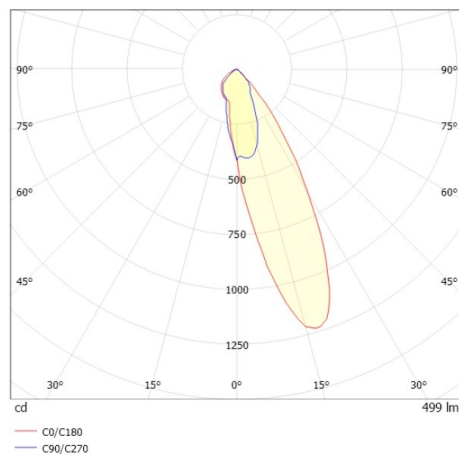

COZY

573-0200813006060

COZY WALLWASHER R RECESSED DOWNLIGHT made of aluminium, black, similar to RAL 9005, decor black, vacuum deposited synthetic Dark-reflector beam 24°, light output direct, UGR <19, without converter, dimmability: not dimmable, IP20

DRAWING

TECHNICAL DETAILS

Bulb type	LED 15W
Luminous flux [lm]	500
Colour temp. [K]	2700K
CRI	>90
UGR	<19
Optics	vacuum deposited synthetic Dark-reflector
Designer	Serge Cornelissen
Converter	without converter
Dimming	not dimmable
Light output	direct
Beam angle [°]	24°
Voltage [V]	24 VDC
Material	aluminium
Height [mm]	67
Diameter [mm]	120
Ceiling cutout [mm]	110
Ceiling thickness [mm]	1-25
Recess depth [mm]	97
IP protection class	IP20
Voltage class	protection cl. II
Shock resistance	IK06
Net weight [kg]	0,39
Colour lamp	black
RAL	9005
Colour decor	black
EAN-Number	9010506961171
Lifetime [h]	L80 B10 50 000
Energy efficiency cl.	E

LIGHT DISTRIBUTION CURVE

The values are rated values. Power and luminous flux are initially subject to a tolerance of +/- 10%. Colour temperature tolerance: +/- 150 K. The values apply to an ambient temperature of 25°C unless otherwise specified.