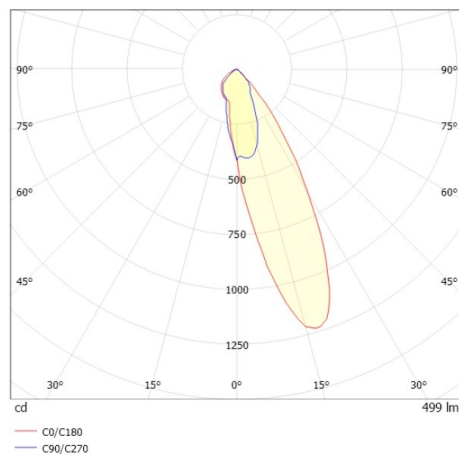

COZY

573-020081300606d

COZY WALLWASHER R RECESSED DOWNLIGHT made of aluminium, black, similar to RAL 9005, decor black, vacuum deposited synthetic Dark-reflector beam 24°, light output direct, UGR <19, without converter, dimmability: DALI, IP20

DRAWING

TECHNICAL DETAILS

Bulb type	LED 15W
Luminous flux [lm]	500
Colour temp. [K]	2700K
CRI	>90
UGR	<19
Optics	vacuum deposited synthetic Dark-reflector
Designer	Serge Cornelissen
Converter	without converter
Light output	direct
Beam angle [°]	24°
Voltage [V]	24 VDC
Material	aluminium
Height [mm]	67
Diameter [mm]	120
Ceiling cutout [mm]	110
Ceiling thickness [mm]	1-25
Recess depth [mm]	97
IP protection class	IP20
Voltage class	protection cl. II
Shock resistance	IK06
Net weight [kg]	0,43
Colour lamp	black
RAL	9005
Colour decor	black
EAN-Number	9010506961423
Lifetime [h]	L80 B10 50 000
Energy efficiency cl.	E

LIGHT DISTRIBUTION CURVE

The values are rated values. Power and luminous flux are initially subject to a tolerance of +/- 10%. Colour temperature tolerance: +/- 150 K. The values apply to an ambient temperature of 25°C unless otherwise specified.