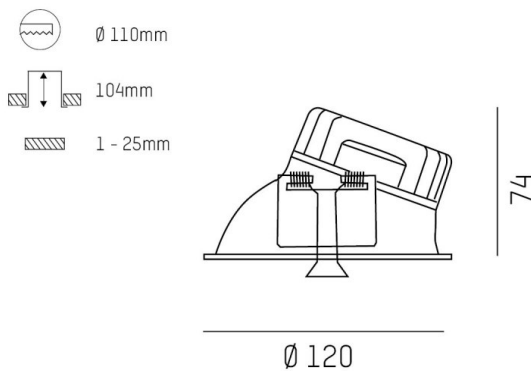

COZY

573-020081300606d

COZY WALLWASHER R RECESSED DOWNLIGHT made of aluminium, black, similar to RAL 9005, decor black, vacuum deposited synthetic Dark-reflector beam 24°, light output direct, UGR <19, without converter, dimmability: DALI, IP20

DRAWING

TECHNICAL DETAILS

Bulb type	LED 15W
Luminous flux [lm]	500
Colour temp. [K]	2700K
CRI	>90
UGR	<19
Optics	vacuum deposited synthetic Dark-reflector
Designer	Serge Cornelissen
Converter	without converter
Light output	direct
Beam angle [°]	24°
Voltage [V]	24 VDC
Material	aluminium
Height [mm]	67
Diameter [mm]	120
Ceiling cutout [mm]	110
Ceiling thickness [mm]	1-25
Recess depth [mm]	97
IP protection class	IP20
Voltage class	protection cl. II
Shock resistance	IK06
Net weight [kg]	0,43
Colour lamp	black
RAL	9005
Colour decor	black
EAN-Number	9010506961423
Lifetime [h]	L80 B10 50 000
Energy efficiency cl.	E

LIGHT DISTRIBUTION CURVE

The values are rated values. Power and luminous flux are initially subject to a tolerance of +/- 10%. Colour temperature tolerance: +/- 150 K. The values apply to an ambient temperature of 25°C unless otherwise specified.