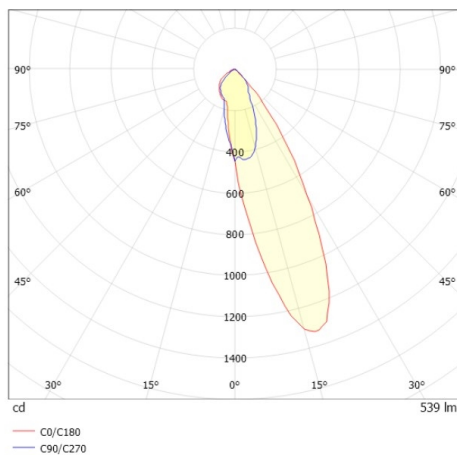

COZY

573-020081301b1b0

COZY WALLWASHER R RECESSED DOWNLIGHT made of aluminium, copper, similar to RAL 8004, decor copper, vacuum deposited synthetic Dark-reflector beam 24°, light output direct, UGR <19, without converter, dimmability: not dimmable, IP20

DRAWING

TECHNICAL DETAILS

Bulb type	LED 15W
Luminous flux [lm]	540
Colour temp. [K]	2700K
CRI	>90
UGR	<19
Optics	vacuum deposited synthetic Dark-reflector
Designer	Serge Cornelissen
Converter	without converter
Dimming	not dimmable
Light output	direct
Beam angle [°]	24°
Voltage [V]	24 VDC
Material	aluminium
Height [mm]	67
Diameter [mm]	120
Ceiling cutout [mm]	110
Ceiling thickness [mm]	1-25
Recess depth [mm]	97
IP protection class	IP20
Voltage class	protection cl. II
Shock resistance	IK06
Net weight [kg]	0,39
Colour lamp	copper
RAL	8004
Colour decor	copper
EAN-Number	9010506961201
Lifetime [h]	L80 B10 50 000
Energy efficiency cl.	E

LIGHT DISTRIBUTION CURVE

The values are rated values. Power and luminous flux are initially subject to a tolerance of +/- 10%. Colour temperature tolerance: +/- 150 K. The values apply to an ambient temperature of 25°C unless otherwise specified.