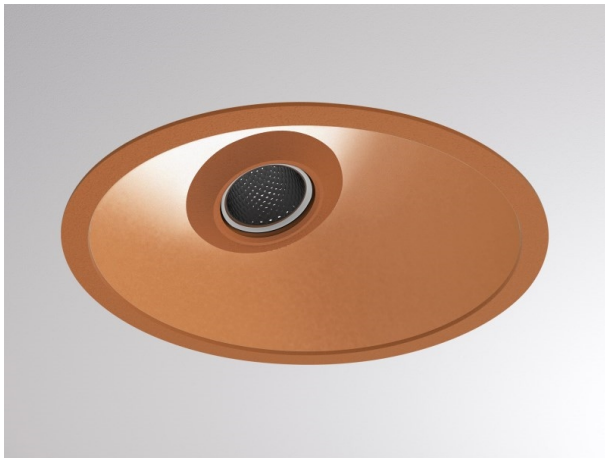

COZY

573-020081301b1b0

COZY WALLWASHER R RECESSED DOWNLIGHT made of aluminium, copper, similar to RAL 8004, decor copper, vacuum deposited synthetic Dark-reflector beam 24°, light output direct, UGR <19, without converter, dimmability: not dimmable, IP20

DRAWING

TECHNICAL DETAILS

Bulb type	LED 15W
Luminous flux [lm]	540
Colour temp. [K]	2700K
CRI	>90
UGR	<19
Optics	vacuum deposited synthetic Dark-reflector
Designer	Serge Cornelissen
Converter	without converter
Dimming	not dimmable
Light output	direct
Beam angle [°]	24°
Voltage [V]	24 VDC
Material	aluminium
Height [mm]	67
Diameter [mm]	120
Ceiling cutout [mm]	110
Ceiling thickness [mm]	1-25
Recess depth [mm]	97
IP protection class	IP20
Voltage class	protection cl. II
Shock resistance	IK06
Net weight [kg]	0,39
Colour lamp	copper
RAL	8004
Colour decor	copper
EAN-Number	9010506961201
Lifetime [h]	L80 B10 50 000
Energy efficiency cl.	E