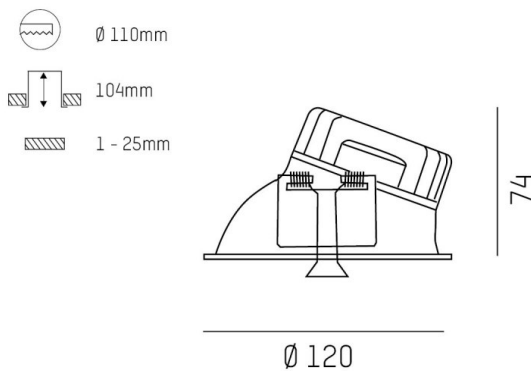

COZY

573-020081301b1bd

COZY WALLWASHER R RECESSED DOWNLIGHT made of aluminium, copper, similar to RAL 8004, decor copper, vacuum deposited synthetic Dark-reflector beam 24°, light output direct, UGR <19, without converter, dimmability: DALI, IP20

DRAWING

TECHNICAL DETAILS

Bulb type	LED 15W
Luminous flux [lm]	540
Colour temp. [K]	2700K
CRI	>90
UGR	<19
Optics	vacuum deposited synthetic Dark-reflector
Designer	Serge Cornelissen
Converter	without converter
Light output	direct
Beam angle [°]	24°
Voltage [V]	24 VDC
Material	aluminium
Height [mm]	67
Diameter [mm]	120
Ceiling cutout [mm]	110
Ceiling thickness [mm]	1-25
Recess depth [mm]	97
IP protection class	IP20
Voltage class	protection cl. II
Shock resistance	IK06
Net weight [kg]	0,42
Colour lamp	copper
RAL	8004
Colour decor	copper
EAN-Number	9010506961454
Lifetime [h]	L80 B10 50 000
Energy efficiency cl.	E

LIGHT DISTRIBUTION CURVE

The values are rated values. Power and luminous flux are initially subject to a tolerance of +/- 10%. Colour temperature tolerance: +/- 150 K. The values apply to an ambient temperature of 25°C unless otherwise specified.