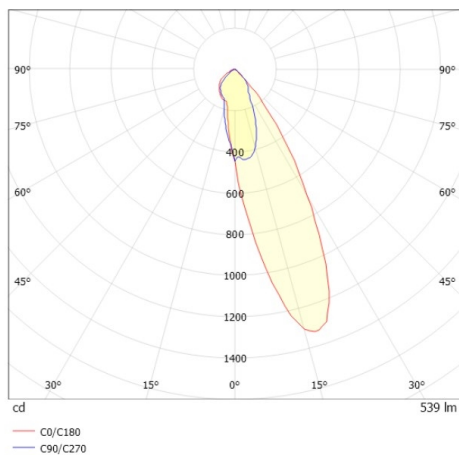

COZY

573-020081301b1bd

COZY WALLWASHER R RECESSED DOWNLIGHT made of aluminium, copper, similar to RAL 8004, decor copper, vacuum deposited synthetic Dark-reflector beam 24°, light output direct, UGR <19, without converter, dimmability: DALI, IP20

DRAWING

TECHNICAL DETAILS

Bulb type	LED 15W
Luminous flux [lm]	540
Colour temp. [K]	2700K
CRI	>90
UGR	<19
Optics	vacuum deposited synthetic Dark-reflector
Designer	Serge Cornelissen
Converter	without converter
Light output	direct
Beam angle [°]	24°
Voltage [V]	24 VDC
Material	aluminium
Height [mm]	67
Diameter [mm]	120
Ceiling cutout [mm]	110
Ceiling thickness [mm]	1-25
Recess depth [mm]	97
IP protection class	IP20
Voltage class	protection cl. II
Shock resistance	IK06
Net weight [kg]	0,42
Colour lamp	copper
RAL	8004
Colour decor	copper
EAN-Number	9010506961454
Lifetime [h]	L80 B10 50 000
Energy efficiency cl.	E

LIGHT DISTRIBUTION CURVE

The values are rated values. Power and luminous flux are initially subject to a tolerance of +/- 10%. Colour temperature tolerance: +/- 150 K. The values apply to an ambient temperature of 25°C unless otherwise specified.