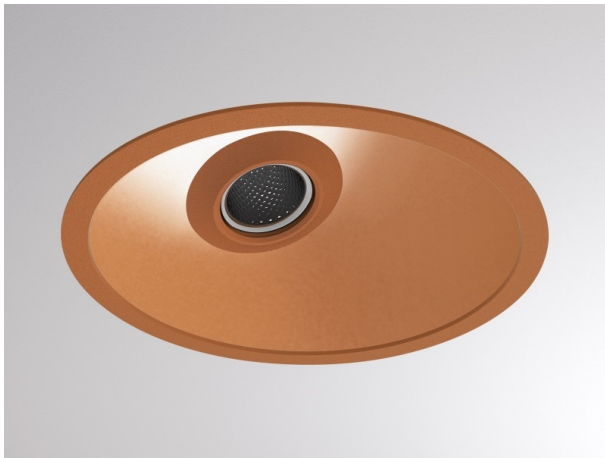

COZY

573-020081301b1bd

COZY WALLWASHER R RECESSED DOWNLIGHT made of aluminium, copper, similar to RAL 8004, decor copper, vacuum deposited synthetic Dark-reflector beam 24°, light output direct, UGR <19, without converter, dimmability: DALI, IP20

DRAWING

TECHNICAL DETAILS

Bulb type	LED 15W
Luminous flux [lm]	540
Colour temp. [K]	2700K
CRI	>90
UGR	<19
Optics	vacuum deposited synthetic Dark-reflector
Designer	Serge Cornelissen
Converter	without converter
Light output	direct
Beam angle [°]	24°
Voltage [V]	24 VDC
Material	aluminium
Height [mm]	67
Diameter [mm]	120
Ceiling cutout [mm]	110
Ceiling thickness [mm]	1-25
Recess depth [mm]	97
IP protection class	IP20
Voltage class	protection cl. II
Shock resistance	IK06
Net weight [kg]	0,42
Colour lamp	copper
RAL	8004
Colour decor	copper
EAN-Number	9010506961454
Lifetime [h]	L80 B10 50 000
Energy efficiency cl.	E