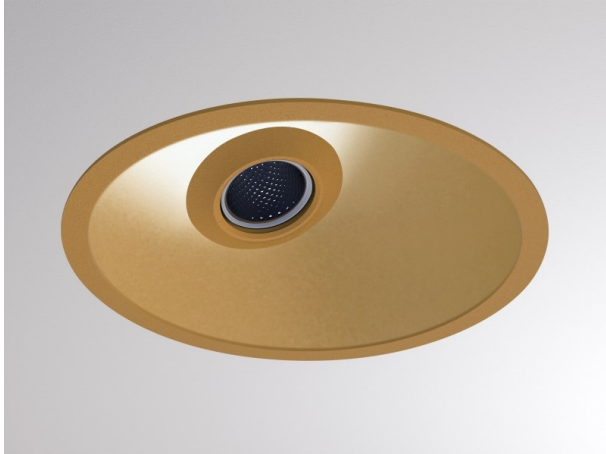

COZY

573-020081301d1d0

COZY WALLWASHER R RECESSED DOWNLIGHT made of aluminium, gold, similar to RAL 070 60 40, decor gold, vacuum deposited synthetic Dark-reflector beam 24°, light output direct, UGR <22, without converter, dimmability: not dimmable, IP20

DRAWING

TECHNICAL DETAILS

Bulb type	LED 15W
Luminous flux [lm]	550
Colour temp. [K]	2700K
CRI	>90
UGR	<22
Optics	vacuum deposited synthetic Dark-reflector
Designer	Serge Cornelissen
Converter	without converter
Dimming	not dimmable
Light output	direct
Beam angle [°]	24°
Voltage [V]	24 VDC
Material	aluminium
Height [mm]	67
Diameter [mm]	120
Ceiling cutout [mm]	110
Ceiling thickness [mm]	1-25
Recess depth [mm]	97
IP protection class	IP20
Voltage class	protection cl. II
Shock resistance	IK06
Net weight [kg]	0,39
Colour lamp	gold
RAL	070 60 40
Colour decor	gold
EAN-Number	9010506961188
Lifetime [h]	L80 B10 50 000
Energy efficiency cl.	E