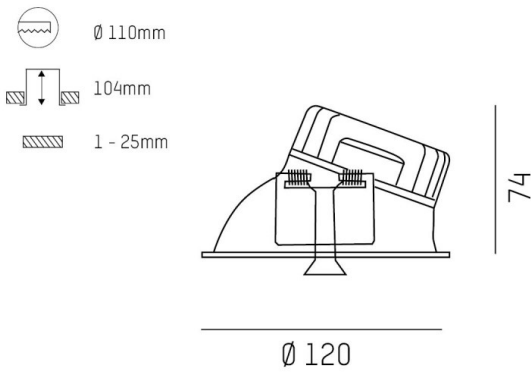

COZY

573-020081301d1d0

COZY WALLWASHER R RECESSED DOWNLIGHT made of aluminium, gold, similar to RAL 070 60 40, decor gold, vacuum deposited synthetic Dark-reflector beam 24°, light output direct, UGR <22, without converter, dimmability: not dimmable, IP20

DRAWING

TECHNICAL DETAILS

Bulb type	LED 15W
Luminous flux [lm]	550
Colour temp. [K]	2700K
CRI	>90
UGR	<22
Optics	vacuum deposited synthetic Dark-reflector
Designer	Serge Cornelissen
Converter	without converter
Dimming	not dimmable
Light output	direct
Beam angle [°]	24°
Voltage [V]	24 VDC
Material	aluminium
Height [mm]	67
Diameter [mm]	120
Ceiling cutout [mm]	110
Ceiling thickness [mm]	1-25
Recess depth [mm]	97
IP protection class	IP20
Voltage class	protection cl. II
Shock resistance	IK06
Net weight [kg]	0,39
Colour lamp	gold
RAL	070 60 40
Colour decor	gold
EAN-Number	9010506961188
Lifetime [h]	L80 B10 50 000
Energy efficiency cl.	E

LIGHT DISTRIBUTION CURVE

The values are rated values. Power and luminous flux are initially subject to a tolerance of +/- 10%. Colour temperature tolerance: +/- 150 K. The values apply to an ambient temperature of 25°C unless otherwise specified.