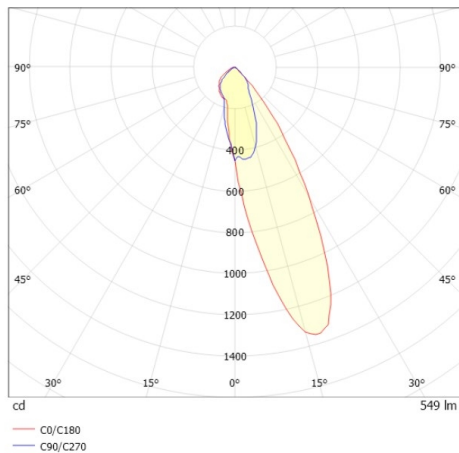

COZY

573-020081301d1d0

COZY WALLWASHER R RECESSED DOWNLIGHT made of aluminium, gold, similar to RAL 070 60 40, decor gold, vacuum deposited synthetic Dark-reflector beam 24°, light output direct, UGR <22, without converter, dimmability: not dimmable, IP20

DRAWING

TECHNICAL DETAILS

Bulb type	LED 15W
Luminous flux [lm]	550
Colour temp. [K]	2700K
CRI	>90
UGR	<22
Optics	vacuum deposited synthetic Dark-reflector
Designer	Serge Cornelissen
Converter	without converter
Dimming	not dimmable
Light output	direct
Beam angle [°]	24°
Voltage [V]	24 VDC
Material	aluminium
Height [mm]	67
Diameter [mm]	120
Ceiling cutout [mm]	110
Ceiling thickness [mm]	1-25
Recess depth [mm]	97
IP protection class	IP20
Voltage class	protection cl. II
Shock resistance	IK06
Net weight [kg]	0,39
Colour lamp	gold
RAL	070 60 40
Colour decor	gold
EAN-Number	9010506961188
Lifetime [h]	L80 B10 50 000
Energy efficiency cl.	E

LIGHT DISTRIBUTION CURVE

The values are rated values. Power and luminous flux are initially subject to a tolerance of +/- 10%. Colour temperature tolerance: +/- 150 K. The values apply to an ambient temperature of 25°C unless otherwise specified.