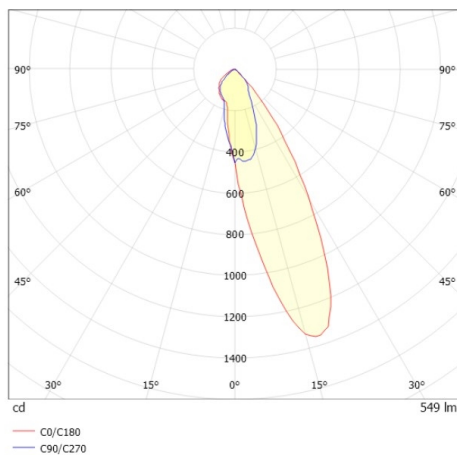

COZY

573-020081301d1dd

COZY WALLWASHER R RECESSED DOWNLIGHT made of aluminium, gold, similar to RAL 070 60 40, decor gold, vacuum deposited synthetic Dark-reflector beam 24°, light output direct, UGR <22, without converter, dimmability: DALI, IP20

DRAWING

TECHNICAL DETAILS

Bulb type	LED 15W
Luminous flux [lm]	550
Colour temp. [K]	2700K
CRI	>90
UGR	<22
Optics	vacuum deposited synthetic Dark-reflector
Designer	Serge Cornelissen
Converter	without converter
Light output	direct
Beam angle [°]	24°
Voltage [V]	24 VDC
Material	aluminium
Height [mm]	67
Diameter [mm]	120
Ceiling cutout [mm]	110
Ceiling thickness [mm]	1-25
Recess depth [mm]	97
IP protection class	IP20
Voltage class	protection cl. II
Shock resistance	IK06
Net weight [kg]	0,42
Colour lamp	gold
RAL	070 60 40
Colour decor	gold
EAN-Number	9010506961447
Lifetime [h]	L80 B10 50 000
Energy efficiency cl.	E

LIGHT DISTRIBUTION CURVE

The values are rated values. Power and luminous flux are initially subject to a tolerance of +/- 10%. Colour temperature tolerance: +/- 150 K. The values apply to an ambient temperature of 25°C unless otherwise specified.