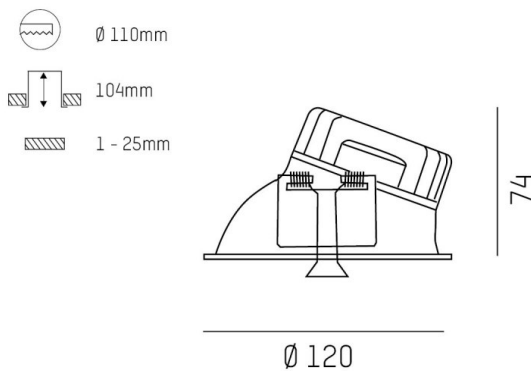

COZY

573-020081301d1dd

COZY WALLWASHER R RECESSED DOWNLIGHT made of aluminium, gold, similar to RAL 070 60 40, decor gold, vacuum deposited synthetic Dark-reflector beam 24°, light output direct, UGR <22, without converter, dimmability: DALI, IP20

DRAWING

TECHNICAL DETAILS

Bulb type	LED 15W
Luminous flux [lm]	550
Colour temp. [K]	2700K
CRI	>90
UGR	<22
Optics	vacuum deposited synthetic Dark-reflector
Designer	Serge Cornelissen
Converter	without converter
Light output	direct
Beam angle [°]	24°
Voltage [V]	24 VDC
Material	aluminium
Height [mm]	67
Diameter [mm]	120
Ceiling cutout [mm]	110
Ceiling thickness [mm]	1-25
Recess depth [mm]	97
IP protection class	IP20
Voltage class	protection cl. II
Shock resistance	IK06
Net weight [kg]	0,42
Colour lamp	gold
RAL	070 60 40
Colour decor	gold
EAN-Number	9010506961447
Lifetime [h]	L80 B10 50 000
Energy efficiency cl.	E

LIGHT DISTRIBUTION CURVE

The values are rated values. Power and luminous flux are initially subject to a tolerance of +/- 10%. Colour temperature tolerance: +/- 150 K. The values apply to an ambient temperature of 25°C unless otherwise specified.