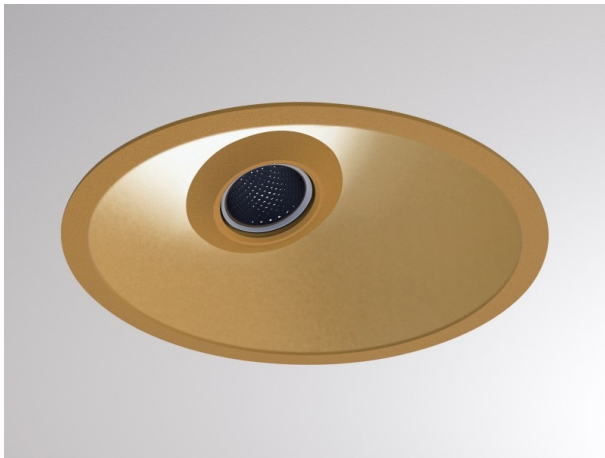

COZY

573-020081301d1dd

COZY WALLWASHER R RECESSED DOWNLIGHT made of aluminium, gold, similar to RAL 070 60 40, decor gold, vacuum deposited synthetic Dark-reflector beam 24°, light output direct, UGR <22, without converter, dimmability: DALI, IP20

DRAWING

TECHNICAL DETAILS

Bulb type	LED 15W
Luminous flux [lm]	550
Colour temp. [K]	2700K
CRI	>90
UGR	<22
Optics	vacuum deposited synthetic Dark-reflector
Designer	Serge Cornelissen
Converter	without converter
Light output	direct
Beam angle [°]	24°
Voltage [V]	24 VDC
Material	aluminium
Height [mm]	67
Diameter [mm]	120
Ceiling cutout [mm]	110
Ceiling thickness [mm]	1-25
Recess depth [mm]	97
IP protection class	IP20
Voltage class	protection cl. II
Shock resistance	IK06
Net weight [kg]	0,42
Colour lamp	gold
RAL	070 60 40
Colour decor	gold
EAN-Number	9010506961447
Lifetime [h]	L80 B10 50 000
Energy efficiency cl.	E