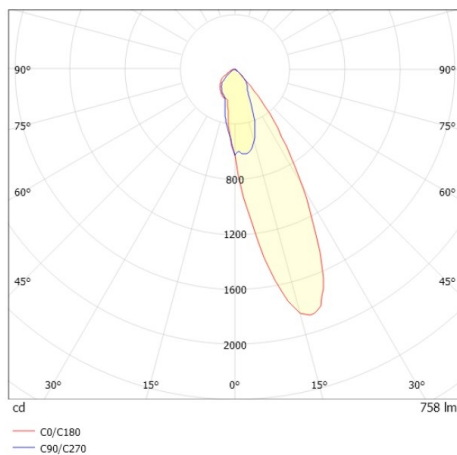

COZY

573-0200814005050

COZY WALLWASHER R RECESSED DOWNLIGHT made of aluminium, white, similar to RAL 9016, decor white, vacuum deposited synthetic Dark-reflector beam 24°, light output direct, UGR <25, without converter, dimmability: not dimmable, IP20

DRAWING

TECHNICAL DETAILS

Bulb type	LED 15W
Luminous flux [lm]	760
Colour temp. [K]	4000K
CRI	>90
UGR	<25
Optics	vacuum deposited synthetic Dark-reflector
Designer	Serge Cornelissen
Converter	without converter
Dimming	not dimmable
Light output	direct
Beam angle [°]	24°
Voltage [V]	24 VDC
Material	aluminium
Height [mm]	67
Diameter [mm]	120
Ceiling cutout [mm]	110
Ceiling thickness [mm]	1-25
Recess depth [mm]	97
IP protection class	IP20
Voltage class	protection cl. II
Shock resistance	IK06
Net weight [kg]	0,38
Colour lamp	white
RAL	9016
Colour decor	white
EAN-Number	9010506961218
Lifetime [h]	L80 B10 50 000
Energy efficiency cl.	E

LIGHT DISTRIBUTION CURVE

The values are rated values. Power and luminous flux are initially subject to a tolerance of +/- 10%. Colour temperature tolerance: +/- 150 K. The values apply to an ambient temperature of 25°C unless otherwise specified.