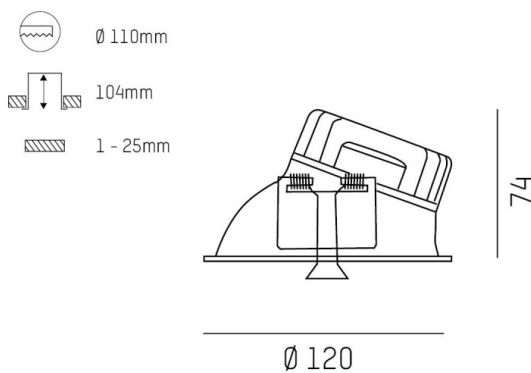

COZY

573-0200814005050

COZY WALLWASHER R RECESSED DOWNLIGHT made of aluminium, white, similar to RAL 9016, decor white, vacuum deposited synthetic Dark-reflector beam 24°, light output direct, UGR <25, without converter, dimmability: not dimmable, IP20

DRAWING

TECHNICAL DETAILS

Bulb type	LED 15W
Luminous flux [lm]	760
Colour temp. [K]	4000K
CRI	>90
UGR	<25
Optics	vacuum deposited synthetic Dark-reflector
Designer	Serge Cornelissen
Converter	without converter
Dimming	not dimmable
Light output	direct
Beam angle [°]	24°
Voltage [V]	24 VDC
Material	aluminium
Height [mm]	67
Diameter [mm]	120
Ceiling cutout [mm]	110
Ceiling thickness [mm]	1-25
Recess depth [mm]	97
IP protection class	IP20
Voltage class	protection cl. II
Shock resistance	IK06
Net weight [kg]	0,38
Colour lamp	white
RAL	9016
Colour decor	white
EAN-Number	9010506961218
Lifetime [h]	L80 B10 50 000
Energy efficiency cl.	E

LIGHT DISTRIBUTION CURVE

The values are rated values. Power and luminous flux are initially subject to a tolerance of +/- 10%. Colour temperature tolerance: +/- 150 K. The values apply to an ambient temperature of 25°C unless otherwise specified.