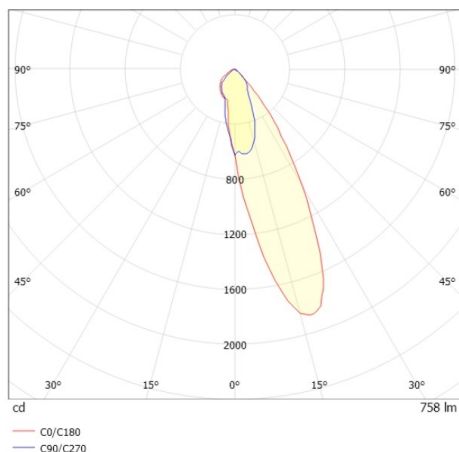

COZY

573-020081400505d

COZY WALLWASHER R RECESSED DOWNLIGHT made of aluminium, white, similar to RAL 9016, decor white, vacuum deposited synthetic Dark-reflector beam 24°, light output direct, UGR <25, without converter, dimmability: DALI, IP20

DRAWING

TECHNICAL DETAILS

Bulb type	LED 15W
Luminous flux [lm]	760
Colour temp. [K]	4000K
CRI	>90
UGR	<25
Optics	vacuum deposited synthetic Dark-reflector
Designer	Serge Cornelissen
Converter	without converter
Light output	direct
Beam angle [°]	24°
Voltage [V]	24 VDC
Material	aluminium
Height [mm]	67
Diameter [mm]	120
Ceiling cutout [mm]	110
Ceiling thickness [mm]	1-25
Recess depth [mm]	97
IP protection class	IP20
Voltage class	protection cl. II
Shock resistance	IK06
Net weight [kg]	0,41
Colour lamp	white
RAL	9016
Colour decor	white
EAN-Number	9010506961461
Lifetime [h]	L80 B10 50 000
Energy efficiency cl.	E

LIGHT DISTRIBUTION CURVE

The values are rated values. Power and luminous flux are initially subject to a tolerance of +/- 10%. Colour temperature tolerance: +/- 150 K. The values apply to an ambient temperature of 25°C unless otherwise specified.