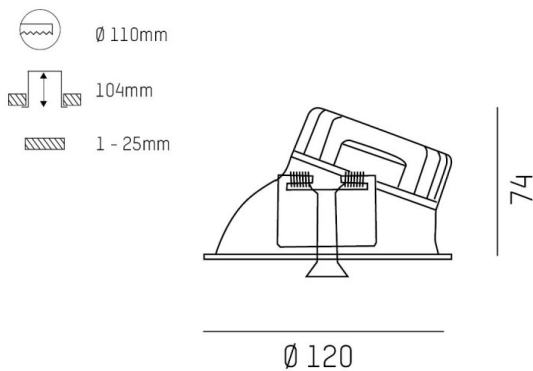

COZY

573-020081400505d

COZY WALLWASHER R RECESSED DOWNLIGHT made of aluminium, white, similar to RAL 9016, decor white, vacuum deposited synthetic Dark-reflector beam 24°, light output direct, UGR <25, without converter, dimmability: DALI, IP20

DRAWING

TECHNICAL DETAILS

Bulb type	LED 15W
Luminous flux [lm]	760
Colour temp. [K]	4000K
CRI	>90
UGR	<25
Optics	vacuum deposited synthetic Dark-reflector
Designer	Serge Cornelissen
Converter	without converter
Light output	direct
Beam angle [°]	24°
Voltage [V]	24 VDC
Material	aluminium
Height [mm]	67
Diameter [mm]	120
Ceiling cutout [mm]	110
Ceiling thickness [mm]	1-25
Recess depth [mm]	97
IP protection class	IP20
Voltage class	protection cl. II
Shock resistance	IK06
Net weight [kg]	0,41
Colour lamp	white
RAL	9016
Colour decor	white
EAN-Number	9010506961461
Lifetime [h]	L80 B10 50 000
Energy efficiency cl.	E

LIGHT DISTRIBUTION CURVE

The values are rated values. Power and luminous flux are initially subject to a tolerance of +/- 10%. Colour temperature tolerance: +/- 150 K. The values apply to an ambient temperature of 25°C unless otherwise specified.