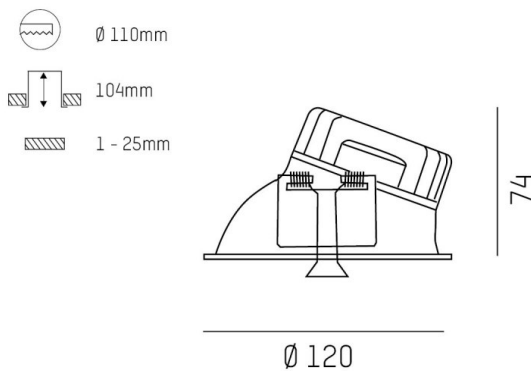

COZY

573-0200814006060

COZY WALLWASHER R RECESSED DOWNLIGHT made of aluminium, black, similar to RAL 9005, decor black, vacuum deposited synthetic Dark-reflector beam 24°, light output direct, UGR <22, without converter, dimmability: not dimmable, IP20

DRAWING

TECHNICAL DETAILS

Bulb type	LED 15W
Luminous flux [lm]	590
Colour temp. [K]	4000K
CRI	>90
UGR	<22
Optics	vacuum deposited synthetic Dark-reflector
Designer	Serge Cornelissen
Converter	without converter
Dimming	not dimmable
Light output	direct
Beam angle [°]	24°
Voltage [V]	24 VDC
Material	aluminium
Height [mm]	67
Diameter [mm]	120
Ceiling cutout [mm]	110
Ceiling thickness [mm]	1-25
Recess depth [mm]	97
IP protection class	IP20
Voltage class	protection cl. II
Shock resistance	IK06
Net weight [kg]	0,39
Colour lamp	black
RAL	9005
Colour decor	black
EAN-Number	9010506961225
Lifetime [h]	L80 B10 50 000
Energy efficiency cl.	E

LIGHT DISTRIBUTION CURVE

The values are rated values. Power and luminous flux are initially subject to a tolerance of +/- 10%. Colour temperature tolerance: +/- 150 K. The values apply to an ambient temperature of 25°C unless otherwise specified.