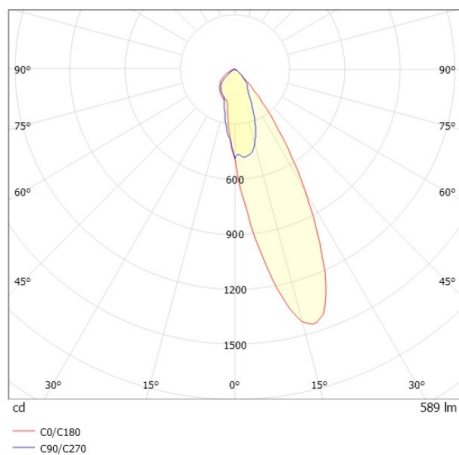

COZY

573-0200814006060

COZY WALLWASHER R RECESSED DOWNLIGHT made of aluminium, black, similar to RAL 9005, decor black, vacuum deposited synthetic Dark-reflector beam 24°, light output direct, UGR <22, without converter, dimmability: not dimmable, IP20

DRAWING

TECHNICAL DETAILS

Bulb type	LED 15W
Luminous flux [lm]	590
Colour temp. [K]	4000K
CRI	>90
UGR	<22
Optics	vacuum deposited synthetic Dark-reflector
Designer	Serge Cornelissen
Converter	without converter
Dimming	not dimmable
Light output	direct
Beam angle [°]	24°
Voltage [V]	24 VDC
Material	aluminium
Height [mm]	67
Diameter [mm]	120
Ceiling cutout [mm]	110
Ceiling thickness [mm]	1-25
Recess depth [mm]	97
IP protection class	IP20
Voltage class	protection cl. II
Shock resistance	IK06
Net weight [kg]	0,39
Colour lamp	black
RAL	9005
Colour decor	black
EAN-Number	9010506961225
Lifetime [h]	L80 B10 50 000
Energy efficiency cl.	E

LIGHT DISTRIBUTION CURVE

The values are rated values. Power and luminous flux are initially subject to a tolerance of +/- 10%. Colour temperature tolerance: +/- 150 K. The values apply to an ambient temperature of 25°C unless otherwise specified.