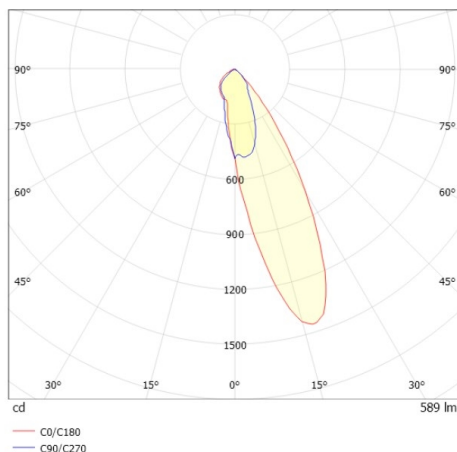

DRAWING

TECHNICAL DETAILS

Bulb type	LED 15W
Luminous flux [lm]	590
Colour temp. [K]	4000K
CRI	>90
UGR	<22
Optics	vacuum deposited synthetic Dark-reflector
Designer	Serge Cornelissen
Converter	without converter
Light output	direct
Beam angle [°]	24°
Voltage [V]	24 VDC
Material	aluminium
Height [mm]	67
Diameter [mm]	120
Ceiling cutout [mm]	110
Ceiling thickness [mm]	1-25
Recess depth [mm]	97
IP protection class	IP20
Voltage class	protection cl. II
Shock resistance	IK06
Net weight [kg]	0,43
Colour lamp	black
RAL	9005
Colour decor	black
EAN-Number	9010506961478
Lifetime [h]	L80 B10 50 000
Energy efficiency cl.	E

LIGHT DISTRIBUTION CURVE

The values are rated values. Power and luminous flux are initially subject to a tolerance of +/- 10%. Colour temperature tolerance: +/- 150 K. The values apply to an ambient temperature of 25°C unless otherwise specified.