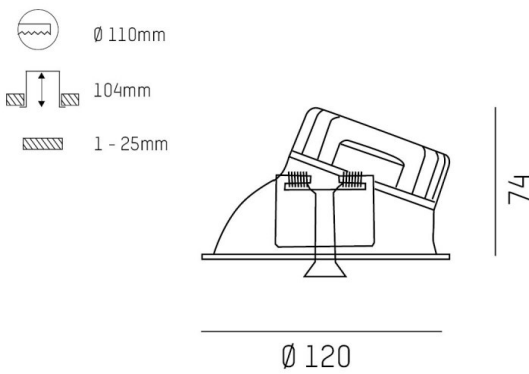

COZY

573-020081401b1b0

COZY WALLWASHER R RECESSED DOWNLIGHT made of aluminium, copper, similar to RAL 8004, decor copper, vacuum deposited synthetic Dark-reflector beam 24°, light output direct, UGR <22, without converter, dimmability: not dimmable, IP20

DRAWING

TECHNICAL DETAILS

Bulb type	LED 15W
Luminous flux [lm]	650
Colour temp. [K]	4000K
CRI	>90
UGR	<22
Optics	vacuum deposited synthetic Dark-reflector
Designer	Serge Cornelissen
Converter	without converter
Dimming	not dimmable
Light output	direct
Beam angle [°]	24°
Voltage [V]	24 VDC
Material	aluminium
Height [mm]	67
Diameter [mm]	120
Ceiling cutout [mm]	110
Ceiling thickness [mm]	1-25
Recess depth [mm]	97
IP protection class	IP20
Voltage class	protection cl. II
Shock resistance	IK06
Net weight [kg]	0,39
Colour lamp	copper
RAL	8004
Colour decor	copper
EAN-Number	9010506961249
Lifetime [h]	L80 B10 50 000
Energy efficiency cl.	E

LIGHT DISTRIBUTION CURVE

The values are rated values. Power and luminous flux are initially subject to a tolerance of +/- 10%. Colour temperature tolerance: +/- 150 K. The values apply to an ambient temperature of 25°C unless otherwise specified.