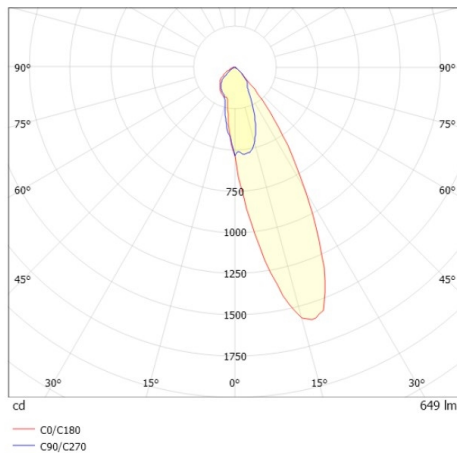

COZY

573-020081401b1b0

COZY WALLWASHER R RECESSED DOWNLIGHT made of aluminium, copper, similar to RAL 8004, decor copper, vacuum deposited synthetic Dark-reflector beam 24°, light output direct, UGR <22, without converter, dimmability: not dimmable, IP20

DRAWING

TECHNICAL DETAILS

Bulb type	LED 15W
Luminous flux [lm]	650
Colour temp. [K]	4000K
CRI	>90
UGR	<22
Optics	vacuum deposited synthetic Dark-reflector
Designer	Serge Cornelissen
Converter	without converter
Dimming	not dimmable
Light output	direct
Beam angle [°]	24°
Voltage [V]	24 VDC
Material	aluminium
Height [mm]	67
Diameter [mm]	120
Ceiling cutout [mm]	110
Ceiling thickness [mm]	1-25
Recess depth [mm]	97
IP protection class	IP20
Voltage class	protection cl. II
Shock resistance	IK06
Net weight [kg]	0,39
Colour lamp	copper
RAL	8004
Colour decor	copper
EAN-Number	9010506961249
Lifetime [h]	L80 B10 50 000
Energy efficiency cl.	E

LIGHT DISTRIBUTION CURVE

The values are rated values. Power and luminous flux are initially subject to a tolerance of +/- 10%. Colour temperature tolerance: +/- 150 K. The values apply to an ambient temperature of 25°C unless otherwise specified.