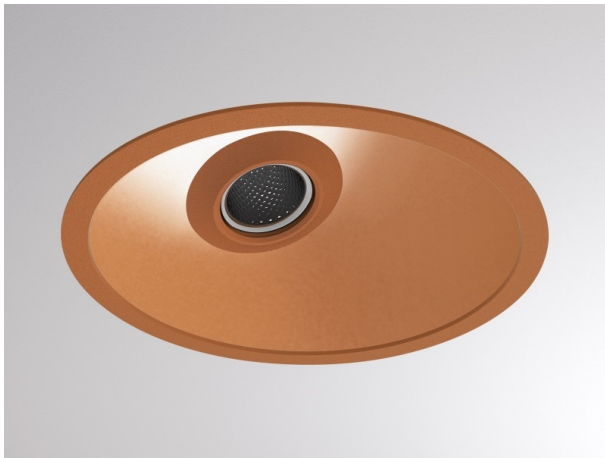

COZY

573-020081401b1bd

COZY WALLWASHER R RECESSED DOWNLIGHT made of aluminium, copper, similar to RAL 8004, decor copper, vacuum deposited synthetic Dark-reflector beam 24°, light output direct, UGR <22, without converter, dimmability: DALI, IP20

DRAWING

TECHNICAL DETAILS

Bulb type	LED 15W
Luminous flux [lm]	650
Colour temp. [K]	4000K
CRI	>90
UGR	<22
Optics	vacuum deposited synthetic Dark-reflector
Designer	Serge Cornelissen
Converter	without converter
Light output	direct
Beam angle [°]	24°
Voltage [V]	24 VDC
Material	aluminium
Height [mm]	67
Diameter [mm]	120
Ceiling cutout [mm]	110
Ceiling thickness [mm]	1-25
Recess depth [mm]	97
IP protection class	IP20
Voltage class	protection cl. II
Shock resistance	IK06
Net weight [kg]	0,42
Colour lamp	copper
RAL	8004
Colour decor	copper
EAN-Number	9010506961492
Lifetime [h]	L80 B10 50 000
Energy efficiency cl.	E