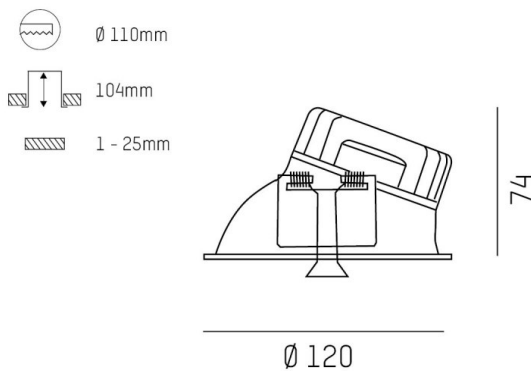

COZY

573-020081401b1bd

COZY WALLWASHER R RECESSED DOWNLIGHT made of aluminium, copper, similar to RAL 8004, decor copper, vacuum deposited synthetic Dark-reflector beam 24°, light output direct, UGR <22, without converter, dimmability: DALI, IP20

DRAWING

TECHNICAL DETAILS

Bulb type	LED 15W
Luminous flux [lm]	650
Colour temp. [K]	4000K
CRI	>90
UGR	<22
Optics	vacuum deposited synthetic Dark-reflector
Designer	Serge Cornelissen
Converter	without converter
Light output	direct
Beam angle [°]	24°
Voltage [V]	24 VDC
Material	aluminium
Height [mm]	67
Diameter [mm]	120
Ceiling cutout [mm]	110
Ceiling thickness [mm]	1-25
Recess depth [mm]	97
IP protection class	IP20
Voltage class	protection cl. II
Shock resistance	IK06
Net weight [kg]	0,42
Colour lamp	copper
RAL	8004
Colour decor	copper
EAN-Number	9010506961492
Lifetime [h]	L80 B10 50 000
Energy efficiency cl.	E

LIGHT DISTRIBUTION CURVE

The values are rated values. Power and luminous flux are initially subject to a tolerance of +/- 10%. Colour temperature tolerance: +/- 150 K. The values apply to an ambient temperature of 25°C unless otherwise specified.