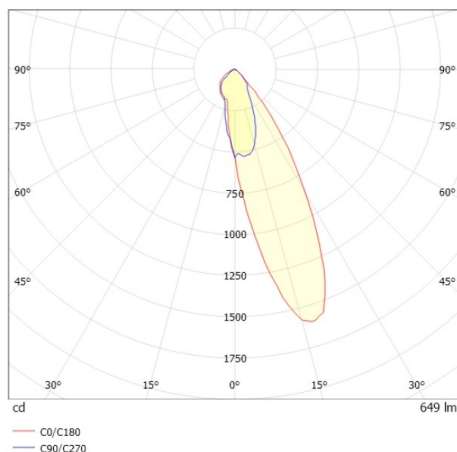

COZY

573-020081401b1bd

COZY WALLWASHER R RECESSED DOWNLIGHT made of aluminium, copper, similar to RAL 8004, decor copper, vacuum deposited synthetic Dark-reflector beam 24°, light output direct, UGR <22, without converter, dimmability: DALI, IP20

DRAWING

TECHNICAL DETAILS

Bulb type	LED 15W
Luminous flux [lm]	650
Colour temp. [K]	4000K
CRI	>90
UGR	<22
Optics	vacuum deposited synthetic Dark-reflector
Designer	Serge Cornelissen
Converter	without converter
Light output	direct
Beam angle [°]	24°
Voltage [V]	24 VDC
Material	aluminium
Height [mm]	67
Diameter [mm]	120
Ceiling cutout [mm]	110
Ceiling thickness [mm]	1-25
Recess depth [mm]	97
IP protection class	IP20
Voltage class	protection cl. II
Shock resistance	IK06
Net weight [kg]	0,42
Colour lamp	copper
RAL	8004
Colour decor	copper
EAN-Number	9010506961492
Lifetime [h]	L80 B10 50 000
Energy efficiency cl.	E

LIGHT DISTRIBUTION CURVE

The values are rated values. Power and luminous flux are initially subject to a tolerance of +/- 10%. Colour temperature tolerance: +/- 150 K. The values apply to an ambient temperature of 25°C unless otherwise specified.