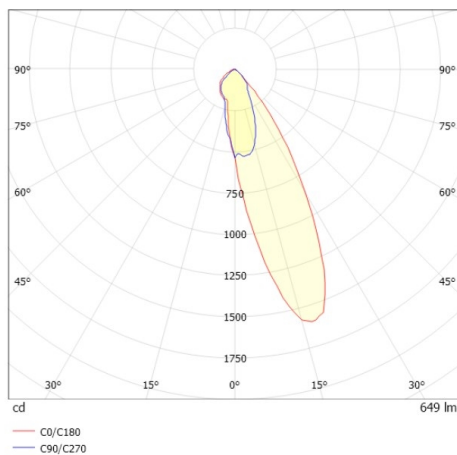

COZY

573-020081401d1d0

COZY WALLWASHER R RECESSED DOWNLIGHT made of aluminium, gold, similar to RAL 070 60 40, decor gold, vacuum deposited synthetic Dark-reflector beam 24°, light output direct, UGR <22, without converter, dimmability: not dimmable, IP20

DRAWING

TECHNICAL DETAILS

Bulb type	LED 15W
Luminous flux [lm]	650
Colour temp. [K]	4000K
CRI	>90
UGR	<22
Optics	vacuum deposited synthetic Dark-reflector
Designer	Serge Cornelissen
Converter	without converter
Dimming	not dimmable
Light output	direct
Beam angle [°]	24°
Voltage [V]	24 VDC
Material	aluminium
Height [mm]	67
Diameter [mm]	120
Ceiling cutout [mm]	110
Ceiling thickness [mm]	1-25
Recess depth [mm]	97
IP protection class	IP20
Voltage class	protection cl. II
Shock resistance	IK06
Net weight [kg]	0,39
Colour lamp	gold
RAL	070 60 40
Colour decor	gold
EAN-Number	9010506961232
Lifetime [h]	L80 B10 50 000
Energy efficiency cl.	E

LIGHT DISTRIBUTION CURVE

The values are rated values. Power and luminous flux are initially subject to a tolerance of +/- 10%. Colour temperature tolerance: +/- 150 K. The values apply to an ambient temperature of 25°C unless otherwise specified.