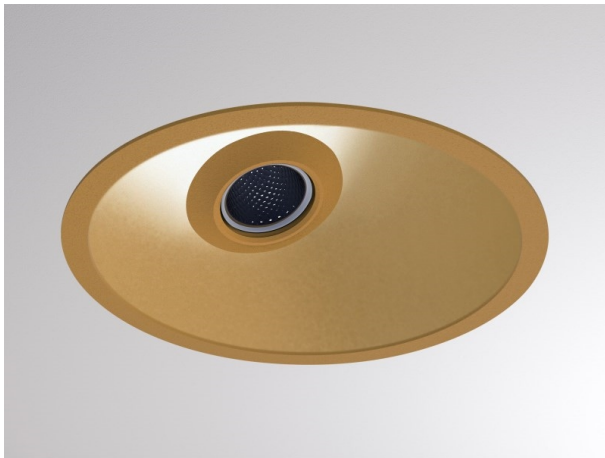

COZY

573-020081401d1d0

COZY WALLWASHER R RECESSED DOWNLIGHT made of aluminium, gold, similar to RAL 070 60 40, decor gold, vacuum deposited synthetic Dark-reflector beam 24°, light output direct, UGR <22, without converter, dimmability: not dimmable, IP20

DRAWING

TECHNICAL DETAILS

Bulb type	LED 15W
Luminous flux [lm]	650
Colour temp. [K]	4000K
CRI	>90
UGR	<22
Optics	vacuum deposited synthetic Dark-reflector
Designer	Serge Cornelissen
Converter	without converter
Dimming	not dimmable
Light output	direct
Beam angle [°]	24°
Voltage [V]	24 VDC
Material	aluminium
Height [mm]	67
Diameter [mm]	120
Ceiling cutout [mm]	110
Ceiling thickness [mm]	1-25
Recess depth [mm]	97
IP protection class	IP20
Voltage class	protection cl. II
Shock resistance	IK06
Net weight [kg]	0,39
Colour lamp	gold
RAL	070 60 40
Colour decor	gold
EAN-Number	9010506961232
Lifetime [h]	L80 B10 50 000
Energy efficiency cl.	E