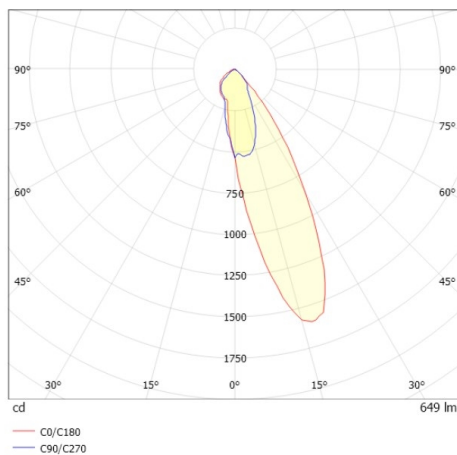

COZY

573-020081401d1dd

COZY WALLWASHER R RECESSED DOWNLIGHT made of aluminium, gold, similar to RAL 070 60 40, decor gold, vacuum deposited synthetic Dark-reflector beam 24°, light output direct, UGR <22, without converter, dimmability: DALI, IP20

DRAWING

TECHNICAL DETAILS

Bulb type	LED 15W
Luminous flux [lm]	650
Colour temp. [K]	4000K
CRI	>90
UGR	<22
Optics	vacuum deposited synthetic Dark-reflector
Designer	Serge Cornelissen
Converter	without converter
Light output	direct
Beam angle [°]	24°
Voltage [V]	24 VDC
Material	aluminium
Height [mm]	67
Diameter [mm]	120
Ceiling cutout [mm]	110
Ceiling thickness [mm]	1-25
Recess depth [mm]	97
IP protection class	IP20
Voltage class	protection cl. II
Shock resistance	IK06
Net weight [kg]	0,42
Colour lamp	gold
RAL	070 60 40
Colour decor	gold
EAN-Number	9010506961485
Lifetime [h]	L80 B10 50 000
Energy efficiency cl.	E

LIGHT DISTRIBUTION CURVE

The values are rated values. Power and luminous flux are initially subject to a tolerance of +/- 10%. Colour temperature tolerance: +/- 150 K. The values apply to an ambient temperature of 25°C unless otherwise specified.