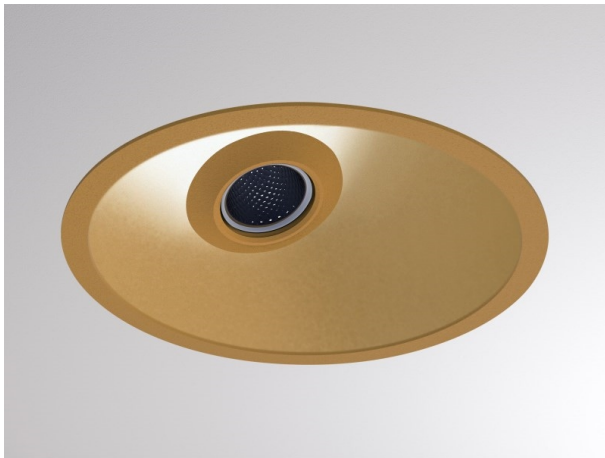

COZY

573-020081401d1dd

COZY WALLWASHER R RECESSED DOWNLIGHT made of aluminium, gold, similar to RAL 070 60 40, decor gold, vacuum deposited synthetic Dark-reflector beam 24°, light output direct, UGR <22, without converter, dimmability: DALI, IP20

DRAWING

TECHNICAL DETAILS

Bulb type	LED 15W
Luminous flux [lm]	650
Colour temp. [K]	4000K
CRI	>90
UGR	<22
Optics	vacuum deposited synthetic Dark-reflector
Designer	Serge Cornelissen
Converter	without converter
Light output	direct
Beam angle [°]	24°
Voltage [V]	24 VDC
Material	aluminium
Height [mm]	67
Diameter [mm]	120
Ceiling cutout [mm]	110
Ceiling thickness [mm]	1-25
Recess depth [mm]	97
IP protection class	IP20
Voltage class	protection cl. II
Shock resistance	IK06
Net weight [kg]	0,42
Colour lamp	gold
RAL	070 60 40
Colour decor	gold
EAN-Number	9010506961485
Lifetime [h]	L80 B10 50 000
Energy efficiency cl.	E