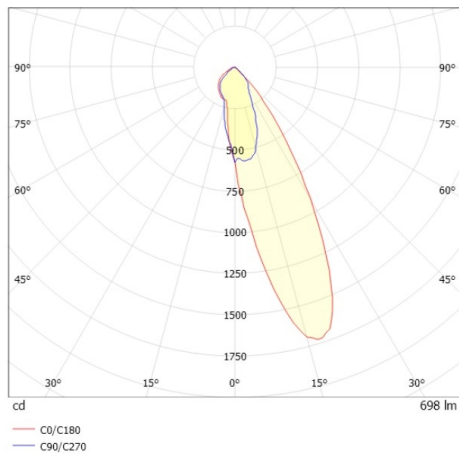

COZY

573-0200819005050

COZY WALLWASHER R RECESSED DOWNLIGHT made of aluminium, white, similar to RAL 9016, decor white, vacuum deposited synthetic Dark-reflector beam 24°, light output direct, UGR <25, without converter, dimmability: not dimmable, IP20

DRAWING

TECHNICAL DETAILS

Bulb type	LED 15W
Luminous flux [lm]	700
Colour temp. [K]	3000K
CRI	>90
UGR	<25
Optics	vacuum deposited synthetic Dark-reflector
Designer	Serge Cornelissen
Converter	without converter
Dimming	not dimmable
Light output	direct
Beam angle [°]	24°
Voltage [V]	24 VDC
Material	aluminium
Height [mm]	67
Diameter [mm]	120
Ceiling cutout [mm]	110
Ceiling thickness [mm]	1-25
Recess depth [mm]	97
IP protection class	IP20
Voltage class	protection cl. II
Shock resistance	IK06
Net weight [kg]	0,38
Colour lamp	white
RAL	9016
Colour decor	white
EAN-Number	9010506961126
Lifetime [h]	L80 B10 50 000
Energy efficiency cl.	E

LIGHT DISTRIBUTION CURVE

The values are rated values. Power and luminous flux are initially subject to a tolerance of +/- 10%. Colour temperature tolerance: +/- 150 K. The values apply to an ambient temperature of 25°C unless otherwise specified.