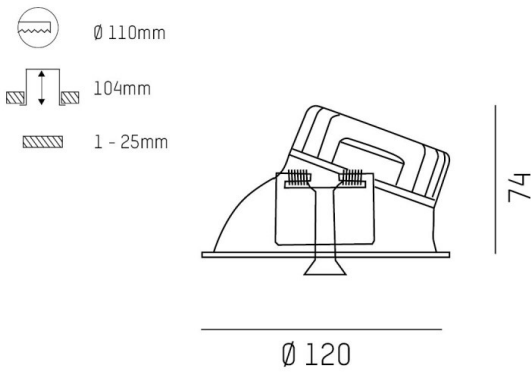

COZY

573-0200819005050

COZY WALLWASHER R RECESSED DOWNLIGHT made of aluminium, white, similar to RAL 9016, decor white, vacuum deposited synthetic Dark-reflector beam 24°, light output direct, UGR <25, without converter, dimmability: not dimmable, IP20

DRAWING

TECHNICAL DETAILS

Bulb type	LED 15W
Luminous flux [lm]	700
Colour temp. [K]	3000K
CRI	>90
UGR	<25
Optics	vacuum deposited synthetic Dark-reflector
Designer	Serge Cornelissen
Converter	without converter
Dimming	not dimmable
Light output	direct
Beam angle [°]	24°
Voltage [V]	24 VDC
Material	aluminium
Height [mm]	67
Diameter [mm]	120
Ceiling cutout [mm]	110
Ceiling thickness [mm]	1-25
Recess depth [mm]	97
IP protection class	IP20
Voltage class	protection cl. II
Shock resistance	IK06
Net weight [kg]	0,38
Colour lamp	white
RAL	9016
Colour decor	white
EAN-Number	9010506961126
Lifetime [h]	L80 B10 50 000
Energy efficiency cl.	E

LIGHT DISTRIBUTION CURVE

The values are rated values. Power and luminous flux are initially subject to a tolerance of +/- 10%. Colour temperature tolerance: +/- 150 K. The values apply to an ambient temperature of 25°C unless otherwise specified.