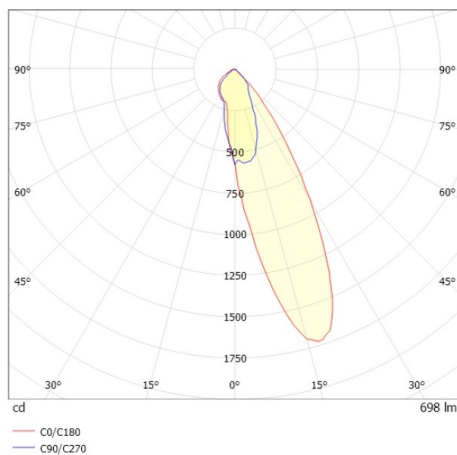

COZY

573-020081900505d

COZY WALLWASHER R RECESSED DOWNLIGHT made of aluminium, white, similar to RAL 9016, decor white, vacuum deposited synthetic Dark-reflector beam 24°, light output direct, UGR <25, without converter, dimmability: DALI, IP20

DRAWING

TECHNICAL DETAILS

Bulb type	LED 15W
Luminous flux [lm]	700
Colour temp. [K]	3000K
CRI	>90
UGR	<25
Optics	vacuum deposited synthetic Dark-reflector
Designer	Serge Cornelissen
Converter	without converter
Light output	direct
Beam angle [°]	24°
Voltage [V]	24 VDC
Material	aluminium
Height [mm]	67
Diameter [mm]	120
Ceiling cutout [mm]	110
Ceiling thickness [mm]	1-25
Recess depth [mm]	97
IP protection class	IP20
Voltage class	protection cl. II
Shock resistance	IK06
Net weight [kg]	0,41
Colour lamp	white
RAL	9016
Colour decor	white
EAN-Number	9010506961379
Lifetime [h]	L80 B10 50 000
Energy efficiency cl.	E

LIGHT DISTRIBUTION CURVE

The values are rated values. Power and luminous flux are initially subject to a tolerance of +/- 10%. Colour temperature tolerance: +/- 150 K. The values apply to an ambient temperature of 25°C unless otherwise specified.