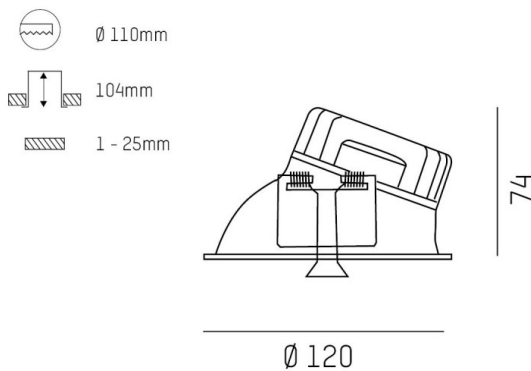

COZY

573-020081900505d

COZY WALLWASHER R RECESSED DOWNLIGHT made of aluminium, white, similar to RAL 9016, decor white, vacuum deposited synthetic Dark-reflector beam 24°, light output direct, UGR <25, without converter, dimmability: DALI, IP20

DRAWING

TECHNICAL DETAILS

Bulb type	LED 15W
Luminous flux [lm]	700
Colour temp. [K]	3000K
CRI	>90
UGR	<25
Optics	vacuum deposited synthetic Dark-reflector
Designer	Serge Cornelissen
Converter	without converter
Light output	direct
Beam angle [°]	24°
Voltage [V]	24 VDC
Material	aluminium
Height [mm]	67
Diameter [mm]	120
Ceiling cutout [mm]	110
Ceiling thickness [mm]	1-25
Recess depth [mm]	97
IP protection class	IP20
Voltage class	protection cl. II
Shock resistance	IK06
Net weight [kg]	0,41
Colour lamp	white
RAL	9016
Colour decor	white
EAN-Number	9010506961379
Lifetime [h]	L80 B10 50 000
Energy efficiency cl.	E

LIGHT DISTRIBUTION CURVE

The values are rated values. Power and luminous flux are initially subject to a tolerance of +/- 10%. Colour temperature tolerance: +/- 150 K. The values apply to an ambient temperature of 25°C unless otherwise specified.