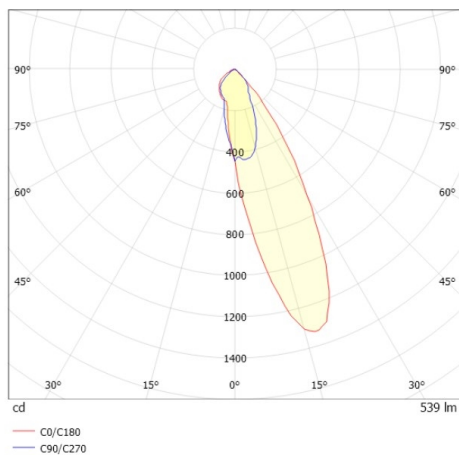

COZY

573-0200819006060

COZY WALLWASHER R RECESSED DOWNLIGHT made of aluminium, black, similar to RAL 9005, decor black, vacuum deposited synthetic Dark-reflector beam 24°, light output direct, UGR <22, without converter, dimmability: not dimmable, IP20

DRAWING

TECHNICAL DETAILS

Bulb type	LED 15W
Luminous flux [lm]	540
Colour temp. [K]	3000K
CRI	>90
UGR	<22
Optics	vacuum deposited synthetic Dark-reflector
Designer	Serge Cornelissen
Converter	without converter
Dimming	not dimmable
Light output	direct
Beam angle [°]	24°
Voltage [V]	24 VDC
Material	aluminium
Height [mm]	67
Diameter [mm]	120
Ceiling cutout [mm]	110
Ceiling thickness [mm]	1-25
Recess depth [mm]	97
IP protection class	IP20
Voltage class	protection cl. II
Shock resistance	IK06
Net weight [kg]	0,39
Colour lamp	black
RAL	9005
Colour decor	black
EAN-Number	9010506961133
Lifetime [h]	L80 B10 50 000
Energy efficiency cl.	E

LIGHT DISTRIBUTION CURVE

The values are rated values. Power and luminous flux are initially subject to a tolerance of +/- 10%. Colour temperature tolerance: +/- 150 K. The values apply to an ambient temperature of 25°C unless otherwise specified.