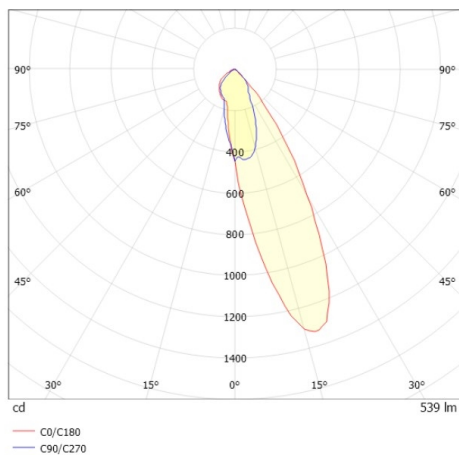

COZY

573-020081900606d

COZY WALLWASHER R RECESSED DOWNLIGHT made of aluminium, black, similar to RAL 9005, decor black, vacuum deposited synthetic Dark-reflector beam 24°, light output direct, UGR <22, without converter, dimmability: DALI, IP20

DRAWING

TECHNICAL DETAILS

Bulb type	LED 15W
Luminous flux [lm]	540
Colour temp. [K]	3000K
CRI	>90
UGR	<22
Optics	vacuum deposited synthetic Dark-reflector
Designer	Serge Cornelissen
Converter	without converter
Light output	direct
Beam angle [°]	24°
Voltage [V]	24 VDC
Material	aluminium
Height [mm]	67
Diameter [mm]	120
Ceiling cutout [mm]	110
Ceiling thickness [mm]	1-25
Recess depth [mm]	97
IP protection class	IP20
Voltage class	protection cl. II
Shock resistance	IK06
Net weight [kg]	0,43
Colour lamp	black
RAL	9005
Colour decor	black
EAN-Number	9010506961386
Lifetime [h]	L80 B10 50 000
Energy efficiency cl.	E

LIGHT DISTRIBUTION CURVE

The values are rated values. Power and luminous flux are initially subject to a tolerance of +/- 10%. Colour temperature tolerance: +/- 150 K. The values apply to an ambient temperature of 25°C unless otherwise specified.