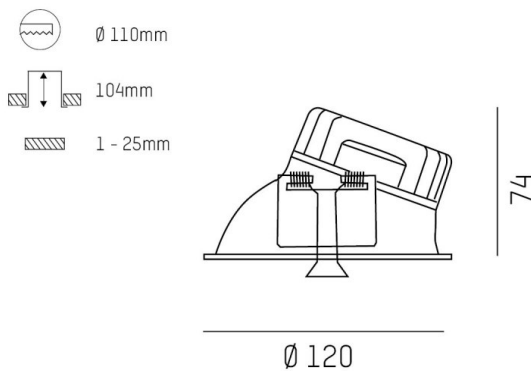

COZY

573-020081900606d

COZY WALLWASHER R RECESSED DOWNLIGHT made of aluminium, black, similar to RAL 9005, decor black, vacuum deposited synthetic Dark-reflector beam 24°, light output direct, UGR <22, without converter, dimmability: DALI, IP20

DRAWING

TECHNICAL DETAILS

Bulb type	LED 15W
Luminous flux [lm]	540
Colour temp. [K]	3000K
CRI	>90
UGR	<22
Optics	vacuum deposited synthetic Dark-reflector
Designer	Serge Cornelissen
Converter	without converter
Light output	direct
Beam angle [°]	24°
Voltage [V]	24 VDC
Material	aluminium
Height [mm]	67
Diameter [mm]	120
Ceiling cutout [mm]	110
Ceiling thickness [mm]	1-25
Recess depth [mm]	97
IP protection class	IP20
Voltage class	protection cl. II
Shock resistance	IK06
Net weight [kg]	0,43
Colour lamp	black
RAL	9005
Colour decor	black
EAN-Number	9010506961386
Lifetime [h]	L80 B10 50 000
Energy efficiency cl.	E

LIGHT DISTRIBUTION CURVE

The values are rated values. Power and luminous flux are initially subject to a tolerance of +/- 10%. Colour temperature tolerance: +/- 150 K. The values apply to an ambient temperature of 25°C unless otherwise specified.