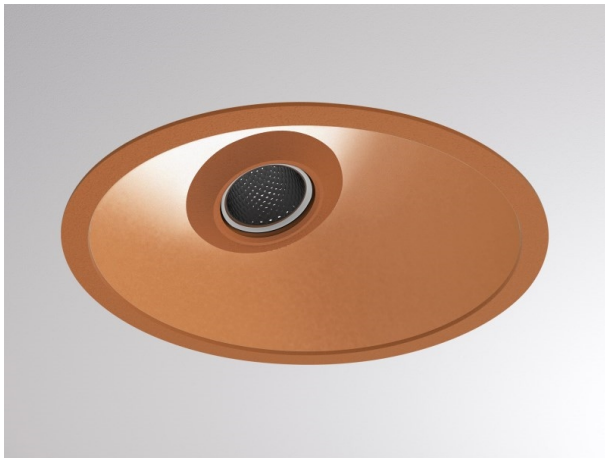

COZY

573-020081901b1b0

COZY WALLWASHER R RECESSED DOWNLIGHT made of aluminium, copper, similar to RAL 8004, decor copper, vacuum deposited synthetic Dark-reflector beam 24°, light output direct, UGR <22, without converter, dimmability: not dimmable, IP20

DRAWING

TECHNICAL DETAILS

Bulb type	LED 15W
Luminous flux [lm]	590
Colour temp. [K]	3000K
CRI	>90
UGR	<22
Optics	vacuum deposited synthetic Dark-reflector
Designer	Serge Cornelissen
Converter	without converter
Dimming	not dimmable
Light output	direct
Beam angle [°]	24°
Voltage [V]	24 VDC
Material	aluminium
Height [mm]	67
Diameter [mm]	120
Ceiling cutout [mm]	110
Ceiling thickness [mm]	1-25
Recess depth [mm]	97
IP protection class	IP20
Voltage class	protection cl. II
Shock resistance	IK06
Net weight [kg]	0,39
Colour lamp	copper
RAL	8004
Colour decor	copper
EAN-Number	9010506961157
Lifetime [h]	L80 B10 50 000
Energy efficiency cl.	E