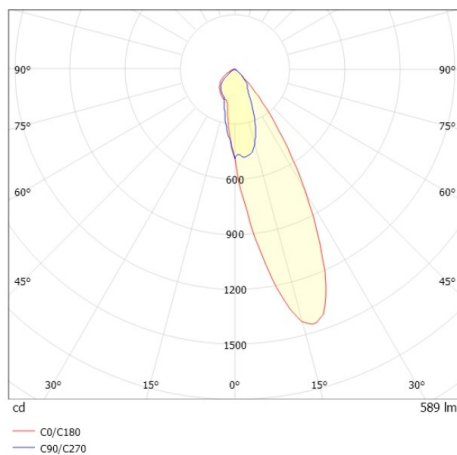

COZY

573-020081901b1b0

COZY WALLWASHER R RECESSED DOWNLIGHT made of aluminium, copper, similar to RAL 8004, decor copper, vacuum deposited synthetic Dark-reflector beam 24°, light output direct, UGR <22, without converter, dimmability: not dimmable, IP20

DRAWING

TECHNICAL DETAILS

Bulb type	LED 15W
Luminous flux [lm]	590
Colour temp. [K]	3000K
CRI	>90
UGR	<22
Optics	vacuum deposited synthetic Dark-reflector
Designer	Serge Cornelissen
Converter	without converter
Dimming	not dimmable
Light output	direct
Beam angle [°]	24°
Voltage [V]	24 VDC
Material	aluminium
Height [mm]	67
Diameter [mm]	120
Ceiling cutout [mm]	110
Ceiling thickness [mm]	1-25
Recess depth [mm]	97
IP protection class	IP20
Voltage class	protection cl. II
Shock resistance	IK06
Net weight [kg]	0,39
Colour lamp	copper
RAL	8004
Colour decor	copper
EAN-Number	9010506961157
Lifetime [h]	L80 B10 50 000
Energy efficiency cl.	E

LIGHT DISTRIBUTION CURVE

The values are rated values. Power and luminous flux are initially subject to a tolerance of +/- 10%. Colour temperature tolerance: +/- 150 K. The values apply to an ambient temperature of 25°C unless otherwise specified.