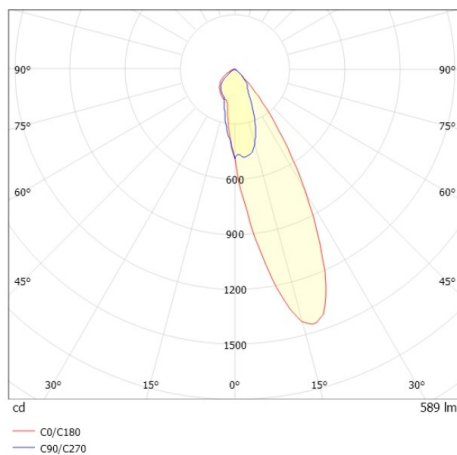

COZY

573-020081901b1bd

COZY WALLWASHER R RECESSED DOWNLIGHT made of aluminium, copper, similar to RAL 8004, decor copper, vacuum deposited synthetic Dark-reflector beam 24°, light output direct, UGR <22, without converter, dimmability: DALI, IP20

DRAWING

TECHNICAL DETAILS

Bulb type	LED 15W
Luminous flux [lm]	590
Colour temp. [K]	3000K
CRI	>90
UGR	<22
Optics	vacuum deposited synthetic Dark-reflector
Designer	Serge Cornelissen
Converter	without converter
Light output	direct
Beam angle [°]	24°
Voltage [V]	24 VDC
Material	aluminium
Height [mm]	67
Diameter [mm]	120
Ceiling cutout [mm]	110
Ceiling thickness [mm]	1-25
Recess depth [mm]	97
IP protection class	IP20
Voltage class	protection cl. II
Shock resistance	IK06
Net weight [kg]	0,42
Colour lamp	copper
RAL	8004
Colour decor	copper
EAN-Number	9010506961409
Lifetime [h]	L80 B10 50 000
Energy efficiency cl.	E

LIGHT DISTRIBUTION CURVE

The values are rated values. Power and luminous flux are initially subject to a tolerance of +/- 10%. Colour temperature tolerance: +/- 150 K. The values apply to an ambient temperature of 25°C unless otherwise specified.