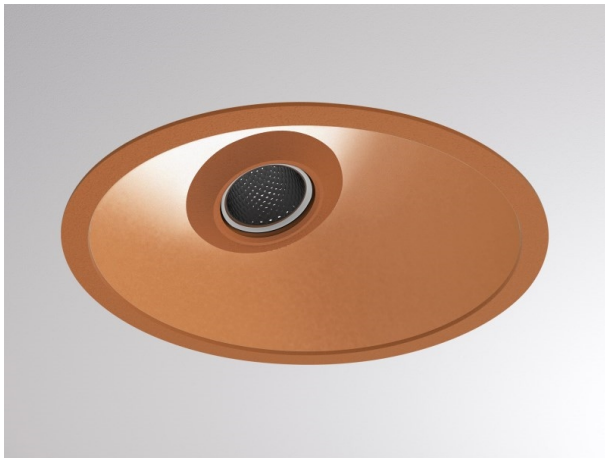

COZY

573-020081901b1bd

COZY WALLWASHER R RECESSED DOWNLIGHT made of aluminium, copper, similar to RAL 8004, decor copper, vacuum deposited synthetic Dark-reflector beam 24°, light output direct, UGR <22, without converter, dimmability: DALI, IP20

DRAWING

TECHNICAL DETAILS

Bulb type	LED 15W
Luminous flux [lm]	590
Colour temp. [K]	3000K
CRI	>90
UGR	<22
Optics	vacuum deposited synthetic Dark-reflector
Designer	Serge Cornelissen
Converter	without converter
Light output	direct
Beam angle [°]	24°
Voltage [V]	24 VDC
Material	aluminium
Height [mm]	67
Diameter [mm]	120
Ceiling cutout [mm]	110
Ceiling thickness [mm]	1-25
Recess depth [mm]	97
IP protection class	IP20
Voltage class	protection cl. II
Shock resistance	IK06
Net weight [kg]	0,42
Colour lamp	copper
RAL	8004
Colour decor	copper
EAN-Number	9010506961409
Lifetime [h]	L80 B10 50 000
Energy efficiency cl.	E