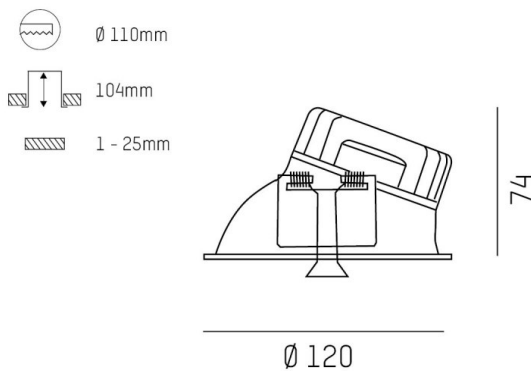

COZY

573-020081901d1d0

COZY WALLWASHER R RECESSED DOWNLIGHT made of aluminium, gold, similar to RAL 070 60 40, decor gold, vacuum deposited synthetic Dark-reflector beam 24°, light output direct, UGR <22, without converter, dimmability: not dimmable, IP20

DRAWING

TECHNICAL DETAILS

Bulb type	LED 15W
Luminous flux [lm]	590
Colour temp. [K]	3000K
CRI	>90
UGR	<22
Optics	vacuum deposited synthetic Dark-reflector
Designer	Serge Cornelissen
Converter	without converter
Dimming	not dimmable
Light output	direct
Beam angle [°]	24°
Voltage [V]	24 VDC
Material	aluminium
Height [mm]	67
Diameter [mm]	120
Ceiling cutout [mm]	110
Ceiling thickness [mm]	1-25
Recess depth [mm]	97
IP protection class	IP20
Voltage class	protection cl. II
Shock resistance	IK06
Net weight [kg]	0,39
Colour lamp	gold
RAL	070 60 40
Colour decor	gold
EAN-Number	9010506961140
Lifetime [h]	L80 B10 50 000
Energy efficiency cl.	E

LIGHT DISTRIBUTION CURVE

The values are rated values. Power and luminous flux are initially subject to a tolerance of +/- 10%. Colour temperature tolerance: +/- 150 K. The values apply to an ambient temperature of 25°C unless otherwise specified.