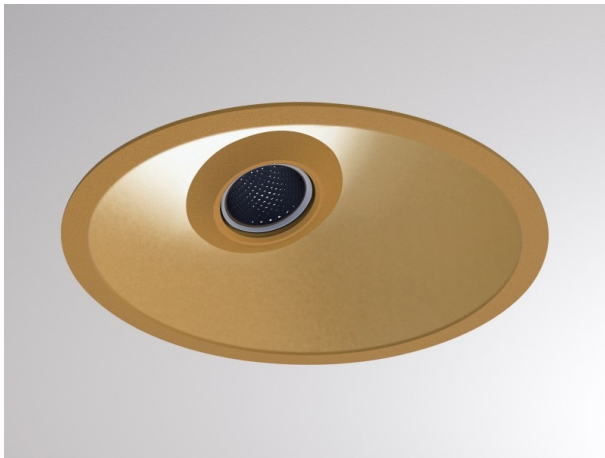

COZY

573-020081901d1d0

COZY WALLWASHER R RECESSED DOWNLIGHT made of aluminium, gold, similar to RAL 070 60 40, decor gold, vacuum deposited synthetic Dark-reflector beam 24°, light output direct, UGR <22, without converter, dimmability: not dimmable, IP20

DRAWING

TECHNICAL DETAILS

Bulb type	LED 15W
Luminous flux [lm]	590
Colour temp. [K]	3000K
CRI	>90
UGR	<22
Optics	vacuum deposited synthetic Dark-reflector
Designer	Serge Cornelissen
Converter	without converter
Dimming	not dimmable
Light output	direct
Beam angle [°]	24°
Voltage [V]	24 VDC
Material	aluminium
Height [mm]	67
Diameter [mm]	120
Ceiling cutout [mm]	110
Ceiling thickness [mm]	1-25
Recess depth [mm]	97
IP protection class	IP20
Voltage class	protection cl. II
Shock resistance	IK06
Net weight [kg]	0,39
Colour lamp	gold
RAL	070 60 40
Colour decor	gold
EAN-Number	9010506961140
Lifetime [h]	L80 B10 50 000
Energy efficiency cl.	E