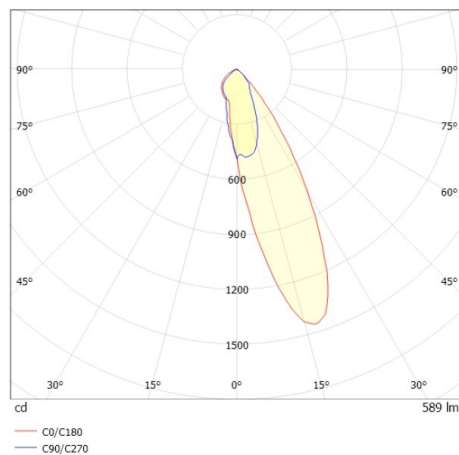

COZY

573-020081901d1d0

COZY WALLWASHER R RECESSED DOWNLIGHT made of aluminium, gold, similar to RAL 070 60 40, decor gold, vacuum deposited synthetic Dark-reflector beam 24°, light output direct, UGR <22, without converter, dimmability: not dimmable, IP20

DRAWING

TECHNICAL DETAILS

Bulb type	LED 15W
Luminous flux [lm]	590
Colour temp. [K]	3000K
CRI	>90
UGR	<22
Optics	vacuum deposited synthetic Dark-reflector
Designer	Serge Cornelissen
Converter	without converter
Dimming	not dimmable
Light output	direct
Beam angle [°]	24°
Voltage [V]	24 VDC
Material	aluminium
Height [mm]	67
Diameter [mm]	120
Ceiling cutout [mm]	110
Ceiling thickness [mm]	1-25
Recess depth [mm]	97
IP protection class	IP20
Voltage class	protection cl. II
Shock resistance	IK06
Net weight [kg]	0,39
Colour lamp	gold
RAL	070 60 40
Colour decor	gold
EAN-Number	9010506961140
Lifetime [h]	L80 B10 50 000
Energy efficiency cl.	E

LIGHT DISTRIBUTION CURVE

The values are rated values. Power and luminous flux are initially subject to a tolerance of +/- 10%. Colour temperature tolerance: +/- 150 K. The values apply to an ambient temperature of 25°C unless otherwise specified.