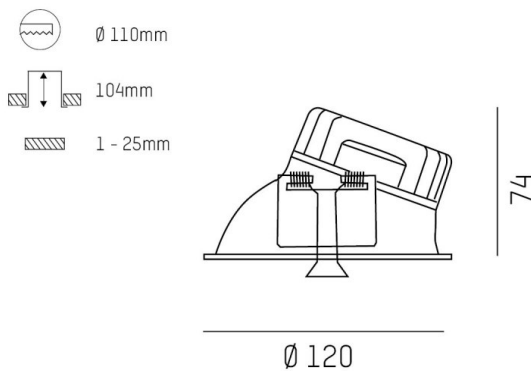

COZY

573-020081901d1dd

COZY WALLWASHER R RECESSED DOWNLIGHT made of aluminium, gold, similar to RAL 070 60 40, decor gold, vacuum deposited synthetic Dark-reflector beam 24°, light output direct, UGR <22, without converter, dimmability: DALI, IP20

DRAWING

TECHNICAL DETAILS

Bulb type	LED 15W
Luminous flux [lm]	590
Colour temp. [K]	3000K
CRI	>90
UGR	<22
Optics	vacuum deposited synthetic Dark-reflector
Designer	Serge Cornelissen
Converter	without converter
Light output	direct
Beam angle [°]	24°
Voltage [V]	24 VDC
Material	aluminium
Height [mm]	67
Diameter [mm]	120
Ceiling cutout [mm]	110
Ceiling thickness [mm]	1-25
Recess depth [mm]	97
IP protection class	IP20
Voltage class	protection cl. II
Shock resistance	IK06
Net weight [kg]	0,42
Colour lamp	gold
RAL	070 60 40
Colour decor	gold
EAN-Number	9010506961393
Lifetime [h]	L80 B10 50 000
Energy efficiency cl.	E

LIGHT DISTRIBUTION CURVE

The values are rated values. Power and luminous flux are initially subject to a tolerance of +/- 10%. Colour temperature tolerance: +/- 150 K. The values apply to an ambient temperature of 25°C unless otherwise specified.