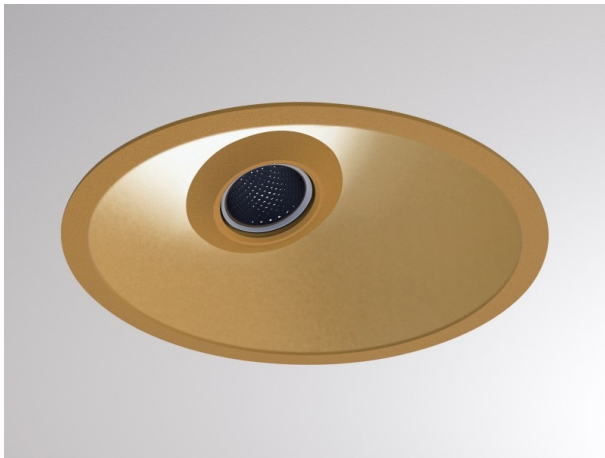

COZY

573-020081901d1dd

COZY WALLWASHER R RECESSED DOWNLIGHT made of aluminium, gold, similar to RAL 070 60 40, decor gold, vacuum deposited synthetic Dark-reflector beam 24°, light output direct, UGR <22, without converter, dimmability: DALI, IP20

DRAWING

TECHNICAL DETAILS

Bulb type	LED 15W
Luminous flux [lm]	590
Colour temp. [K]	3000K
CRI	>90
UGR	<22
Optics	vacuum deposited synthetic Dark-reflector
Designer	Serge Cornelissen
Converter	without converter
Light output	direct
Beam angle [°]	24°
Voltage [V]	24 VDC
Material	aluminium
Height [mm]	67
Diameter [mm]	120
Ceiling cutout [mm]	110
Ceiling thickness [mm]	1-25
Recess depth [mm]	97
IP protection class	IP20
Voltage class	protection cl. II
Shock resistance	IK06
Net weight [kg]	0,42
Colour lamp	gold
RAL	070 60 40
Colour decor	gold
EAN-Number	9010506961393
Lifetime [h]	L80 B10 50 000
Energy efficiency cl.	E