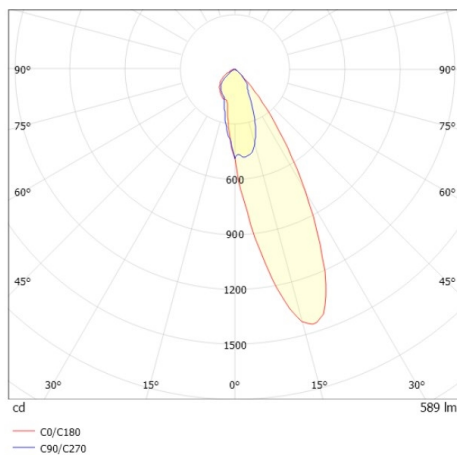

COZY

573-020081901d1dd

COZY WALLWASHER R RECESSED DOWNLIGHT made of aluminium, gold, similar to RAL 070 60 40, decor gold, vacuum deposited synthetic Dark-reflector beam 24°, light output direct, UGR <22, without converter, dimmability: DALI, IP20

DRAWING

TECHNICAL DETAILS

Bulb type	LED 15W
Luminous flux [lm]	590
Colour temp. [K]	3000K
CRI	>90
UGR	<22
Optics	vacuum deposited synthetic Dark-reflector
Designer	Serge Cornelissen
Converter	without converter
Light output	direct
Beam angle [°]	24°
Voltage [V]	24 VDC
Material	aluminium
Height [mm]	67
Diameter [mm]	120
Ceiling cutout [mm]	110
Ceiling thickness [mm]	1-25
Recess depth [mm]	97
IP protection class	IP20
Voltage class	protection cl. II
Shock resistance	IK06
Net weight [kg]	0,42
Colour lamp	gold
RAL	070 60 40
Colour decor	gold
EAN-Number	9010506961393
Lifetime [h]	L80 B10 50 000
Energy efficiency cl.	E

LIGHT DISTRIBUTION CURVE

The values are rated values. Power and luminous flux are initially subject to a tolerance of +/- 10%. Colour temperature tolerance: +/- 150 K. The values apply to an ambient temperature of 25°C unless otherwise specified.