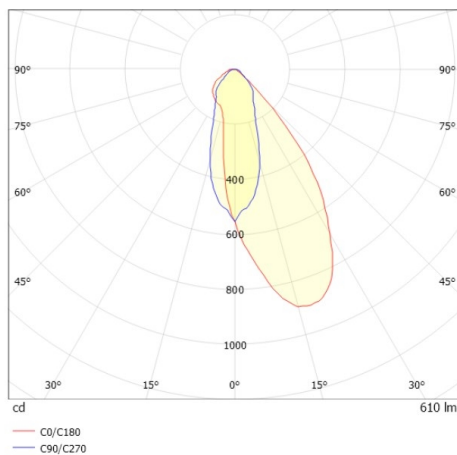

COZY

573-0200913005050

COZY WALLWASHER R RECESSED DOWNLIGHT made of aluminium, white, similar to RAL 9016, decor white, vacuum deposited synthetic Dark-reflector beam 38°, light output direct, UGR <25, without converter, dimmability: not dimmable, IP20

DRAWING

TECHNICAL DETAILS

Bulb type	LED 15W
Luminous flux [lm]	610
Colour temp. [K]	2700K
CRI	>90
UGR	<25
Optics	vacuum deposited synthetic Dark-reflector
Designer	Serge Cornelissen
Converter	without converter
Dimming	not dimmable
Light output	direct
Beam angle [°]	38°
Voltage [V]	24 VDC
Material	aluminium
Height [mm]	67
Diameter [mm]	120
Ceiling cutout [mm]	110
Ceiling thickness [mm]	1-25
Recess depth [mm]	97
IP protection class	IP20
Voltage class	protection cl. II
Shock resistance	IK06
Net weight [kg]	0,38
Colour lamp	white
RAL	9016
Colour decor	white
EAN-Number	9010506961294
Lifetime [h]	L80 B10 50 000
Energy efficiency cl.	E

LIGHT DISTRIBUTION CURVE

The values are rated values. Power and luminous flux are initially subject to a tolerance of +/- 10%. Colour temperature tolerance: +/- 150 K. The values apply to an ambient temperature of 25°C unless otherwise specified.