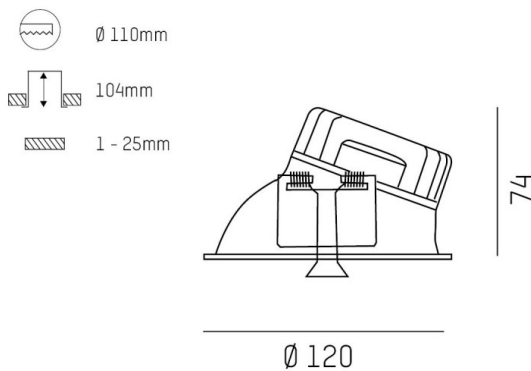

COZY

573-0200913005050

COZY WALLWASHER R RECESSED DOWNLIGHT made of aluminium, white, similar to RAL 9016, decor white, vacuum deposited synthetic Dark-reflector beam 38°, light output direct, UGR <25, without converter, dimmability: not dimmable, IP20

DRAWING

TECHNICAL DETAILS

Bulb type	LED 15W
Luminous flux [lm]	610
Colour temp. [K]	2700K
CRI	>90
UGR	<25
Optics	vacuum deposited synthetic Dark-reflector
Designer	Serge Cornelissen
Converter	without converter
Dimming	not dimmable
Light output	direct
Beam angle [°]	38°
Voltage [V]	24 VDC
Material	aluminium
Height [mm]	67
Diameter [mm]	120
Ceiling cutout [mm]	110
Ceiling thickness [mm]	1-25
Recess depth [mm]	97
IP protection class	IP20
Voltage class	protection cl. II
Shock resistance	IK06
Net weight [kg]	0,38
Colour lamp	white
RAL	9016
Colour decor	white
EAN-Number	9010506961294
Lifetime [h]	L80 B10 50 000
Energy efficiency cl.	E

LIGHT DISTRIBUTION CURVE

The values are rated values. Power and luminous flux are initially subject to a tolerance of +/- 10%. Colour temperature tolerance: +/- 150 K. The values apply to an ambient temperature of 25°C unless otherwise specified.