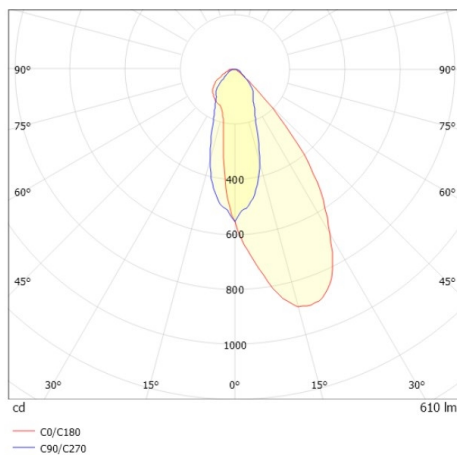

COZY

573-020091300505d

COZY WALLWASHER R RECESSED DOWNLIGHT made of aluminium, white, similar to RAL 9016, decor white, vacuum deposited synthetic Dark-reflector beam 38°, light output direct, UGR <25, without converter, dimmability: DALI, IP20

DRAWING

TECHNICAL DETAILS

Bulb type	LED 15W
Luminous flux [lm]	610
Colour temp. [K]	2700K
CRI	>90
UGR	<25
Optics	vacuum deposited synthetic Dark-reflector
Designer	Serge Cornelissen
Converter	without converter
Light output	direct
Beam angle [°]	38°
Voltage [V]	24 VDC
Material	aluminium
Height [mm]	67
Diameter [mm]	120
Ceiling cutout [mm]	110
Ceiling thickness [mm]	1-25
Recess depth [mm]	97
IP protection class	IP20
Voltage class	protection cl. II
Shock resistance	IK06
Net weight [kg]	0,41
Colour lamp	white
RAL	9016
Colour decor	white
EAN-Number	9010506961546
Lifetime [h]	L80 B10 50 000
Energy efficiency cl.	E

LIGHT DISTRIBUTION CURVE

The values are rated values. Power and luminous flux are initially subject to a tolerance of +/- 10%. Colour temperature tolerance: +/- 150 K. The values apply to an ambient temperature of 25°C unless otherwise specified.