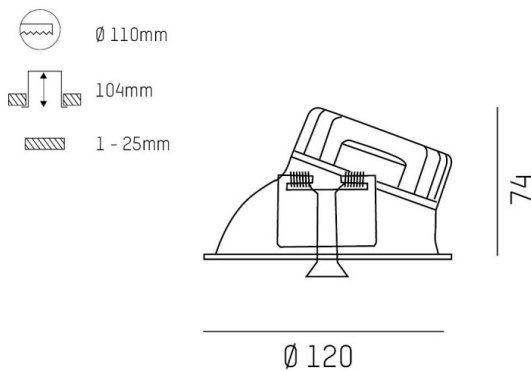

COZY

573-020091300505d

COZY WALLWASHER R RECESSED DOWNLIGHT made of aluminium, white, similar to RAL 9016, decor white, vacuum deposited synthetic Dark-reflector beam 38°, light output direct, UGR <25, without converter, dimmability: DALI, IP20

DRAWING

TECHNICAL DETAILS

Bulb type	LED 15W
Luminous flux [lm]	610
Colour temp. [K]	2700K
CRI	>90
UGR	<25
Optics	vacuum deposited synthetic Dark-reflector
Designer	Serge Cornelissen
Converter	without converter
Light output	direct
Beam angle [°]	38°
Voltage [V]	24 VDC
Material	aluminium
Height [mm]	67
Diameter [mm]	120
Ceiling cutout [mm]	110
Ceiling thickness [mm]	1-25
Recess depth [mm]	97
IP protection class	IP20
Voltage class	protection cl. II
Shock resistance	IK06
Net weight [kg]	0,41
Colour lamp	white
RAL	9016
Colour decor	white
EAN-Number	9010506961546
Lifetime [h]	L80 B10 50 000
Energy efficiency cl.	E

LIGHT DISTRIBUTION CURVE

The values are rated values. Power and luminous flux are initially subject to a tolerance of +/- 10%. Colour temperature tolerance: +/- 150 K. The values apply to an ambient temperature of 25°C unless otherwise specified.