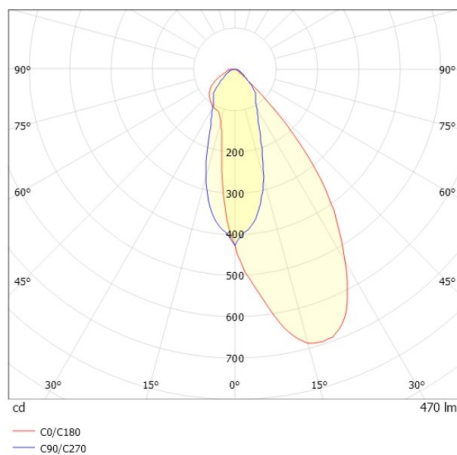

COZY

573-0200913006060

COZY WALLWASHER R RECESSED DOWNLIGHT made of aluminium, black, similar to RAL 9005, decor black, vacuum deposited synthetic Dark-reflector beam 38°, light output direct, UGR <19, without converter, dimmability: not dimmable, IP20

DRAWING

TECHNICAL DETAILS

Bulb type	LED 15W
Luminous flux [lm]	470
Colour temp. [K]	2700K
CRI	>90
UGR	<19
Optics	vacuum deposited synthetic Dark-reflector
Designer	Serge Cornelissen
Converter	without converter
Dimming	not dimmable
Light output	direct
Beam angle [°]	38°
Voltage [V]	24 VDC
Material	aluminium
Height [mm]	67
Diameter [mm]	120
Ceiling cutout [mm]	110
Ceiling thickness [mm]	1-25
Recess depth [mm]	97
IP protection class	IP20
Voltage class	protection cl. II
Shock resistance	IK06
Net weight [kg]	0,39
Colour lamp	black
RAL	9005
Colour decor	black
EAN-Number	9010506961300
Lifetime [h]	L80 B10 50 000
Energy efficiency cl.	E

LIGHT DISTRIBUTION CURVE

The values are rated values. Power and luminous flux are initially subject to a tolerance of +/- 10%. Colour temperature tolerance: +/- 150 K. The values apply to an ambient temperature of 25°C unless otherwise specified.