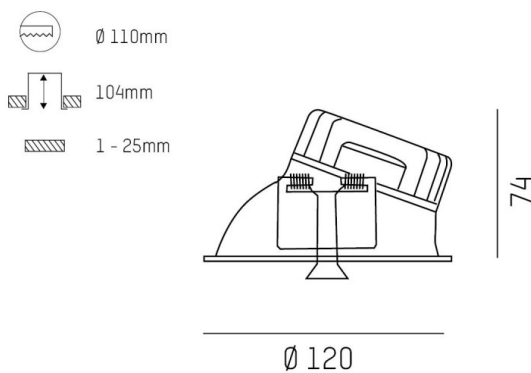

COZY

573-0200913006060

COZY WALLWASHER R RECESSED DOWNLIGHT made of aluminium, black, similar to RAL 9005, decor black, vacuum deposited synthetic Dark-reflector beam 38°, light output direct, UGR <19, without converter, dimmability: not dimmable, IP20

DRAWING

TECHNICAL DETAILS

Bulb type	LED 15W
Luminous flux [lm]	470
Colour temp. [K]	2700K
CRI	>90
UGR	<19
Optics	vacuum deposited synthetic Dark-reflector
Designer	Serge Cornelissen
Converter	without converter
Dimming	not dimmable
Light output	direct
Beam angle [°]	38°
Voltage [V]	24 VDC
Material	aluminium
Height [mm]	67
Diameter [mm]	120
Ceiling cutout [mm]	110
Ceiling thickness [mm]	1-25
Recess depth [mm]	97
IP protection class	IP20
Voltage class	protection cl. II
Shock resistance	IK06
Net weight [kg]	0,39
Colour lamp	black
RAL	9005
Colour decor	black
EAN-Number	9010506961300
Lifetime [h]	L80 B10 50 000
Energy efficiency cl.	E

LIGHT DISTRIBUTION CURVE

The values are rated values. Power and luminous flux are initially subject to a tolerance of +/- 10%. Colour temperature tolerance: +/- 150 K. The values apply to an ambient temperature of 25°C unless otherwise specified.