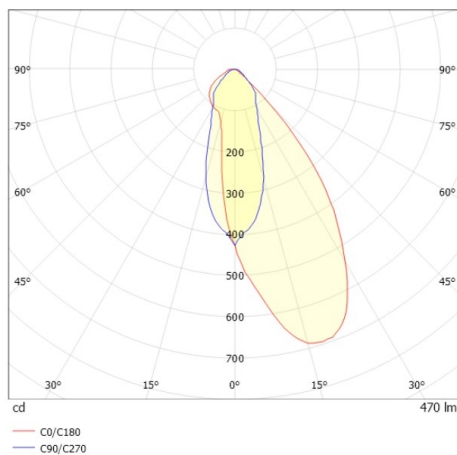

COZY

573-020091300606d

COZY WALLWASHER R RECESSED DOWNLIGHT made of aluminium, black, similar to RAL 9005, decor black, vacuum deposited synthetic Dark-reflector beam 38°, light output direct, UGR <19, without converter, dimmability: DALI, IP20

DRAWING

TECHNICAL DETAILS

Bulb type	LED 15W
Luminous flux [lm]	470
Colour temp. [K]	2700K
CRI	>90
UGR	<19
Optics	vacuum deposited synthetic Dark-reflector
Designer	Serge Cornelissen
Converter	without converter
Light output	direct
Beam angle [°]	38°
Voltage [V]	24 VDC
Material	aluminium
Height [mm]	67
Diameter [mm]	120
Ceiling cutout [mm]	110
Ceiling thickness [mm]	1-25
Recess depth [mm]	97
IP protection class	IP20
Voltage class	protection cl. II
Shock resistance	IK06
Net weight [kg]	0,43
Colour lamp	black
RAL	9005
Colour decor	black
EAN-Number	9010506961553
Lifetime [h]	L80 B10 50 000
Energy efficiency cl.	E

LIGHT DISTRIBUTION CURVE

The values are rated values. Power and luminous flux are initially subject to a tolerance of +/- 10%. Colour temperature tolerance: +/- 150 K. The values apply to an ambient temperature of 25°C unless otherwise specified.