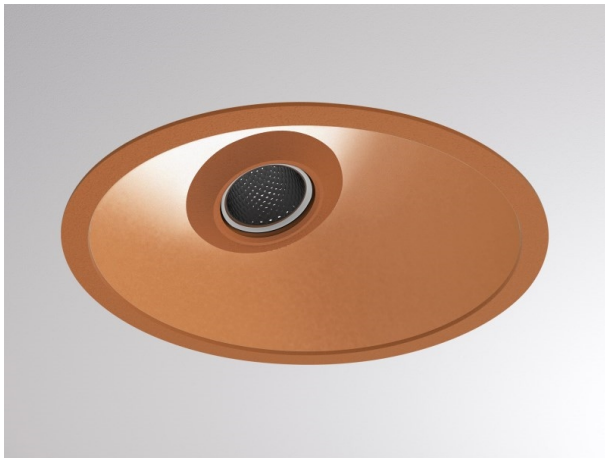

COZY

573-020091301b1b0

COZY WALLWASHER R RECESSED DOWNLIGHT made of aluminium, copper, similar to RAL 8004, decor copper, vacuum deposited synthetic Dark-reflector beam 38°, light output direct, UGR <19, without converter, dimmability: not dimmable, IP20

DRAWING

TECHNICAL DETAILS

| | |
|------------------------|---|
| Bulb type | LED 15W |
| Luminous flux [lm] | 510 |
| Colour temp. [K] | 2700K |
| CRI | >90 |
| UGR | <19 |
| Optics | vacuum deposited synthetic Dark-reflector |
| Designer | Serge Cornelissen |
| Converter | without converter |
| Dimming | not dimmable |
| Light output | direct |
| Beam angle [°] | 38° |
| Voltage [V] | 24 VDC |
| Material | aluminium |
| Height [mm] | 67 |
| Diameter [mm] | 120 |
| Ceiling cutout [mm] | 110 |
| Ceiling thickness [mm] | 1-25 |
| Recess depth [mm] | 97 |
| IP protection class | IP20 |
| Voltage class | protection cl. II |
| Shock resistance | IK06 |
| Net weight [kg] | 0,39 |
| Colour lamp | copper |
| RAL | 8004 |
| Colour decor | copper |
| EAN-Number | 9010506961324 |
| Lifetime [h] | L80 B10 50 000 |
| Energy efficiency cl. | E |