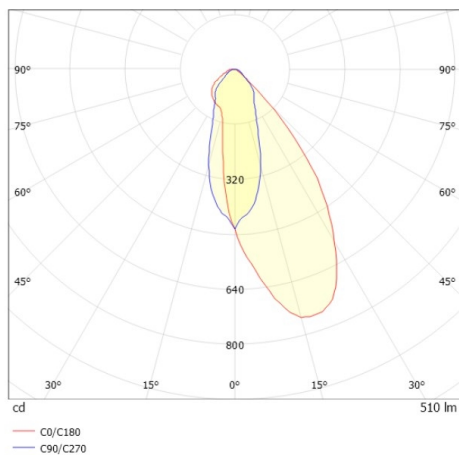

COZY

573-020091301b1b0

COZY WALLWASHER R RECESSED DOWNLIGHT made of aluminium, copper, similar to RAL 8004, decor copper, vacuum deposited synthetic Dark-reflector beam 38°, light output direct, UGR <19, without converter, dimmability: not dimmable, IP20

DRAWING

TECHNICAL DETAILS

| | |
|------------------------|---|
| Bulb type | LED 15W |
| Luminous flux [lm] | 510 |
| Colour temp. [K] | 2700K |
| CRI | >90 |
| UGR | <19 |
| Optics | vacuum deposited synthetic Dark-reflector |
| Designer | Serge Cornelissen |
| Converter | without converter |
| Dimming | not dimmable |
| Light output | direct |
| Beam angle [°] | 38° |
| Voltage [V] | 24 VDC |
| Material | aluminium |
| Height [mm] | 67 |
| Diameter [mm] | 120 |
| Ceiling cutout [mm] | 110 |
| Ceiling thickness [mm] | 1-25 |
| Recess depth [mm] | 97 |
| IP protection class | IP20 |
| Voltage class | protection cl. II |
| Shock resistance | IK06 |
| Net weight [kg] | 0,39 |
| Colour lamp | copper |
| RAL | 8004 |
| Colour decor | copper |
| EAN-Number | 9010506961324 |
| Lifetime [h] | L80 B10 50 000 |
| Energy efficiency cl. | E |

LIGHT DISTRIBUTION CURVE

The values are rated values. Power and luminous flux are initially subject to a tolerance of +/- 10%. Colour temperature tolerance: +/- 150 K. The values apply to an ambient temperature of 25°C unless otherwise specified.