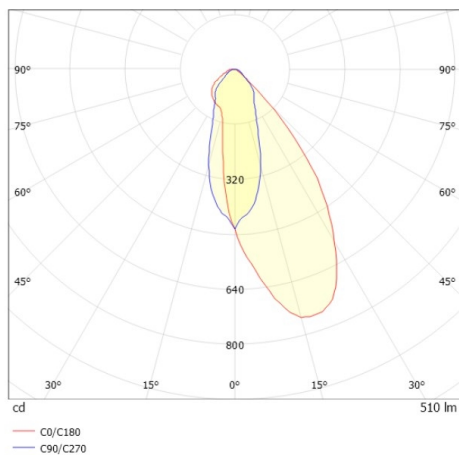

COZY

573-020091301b1bd

COZY WALLWASHER R RECESSED DOWNLIGHT made of aluminium, copper, similar to RAL 8004, decor copper, vacuum deposited synthetic Dark-reflector beam 38°, light output direct, UGR <19, without converter, dimmability: DALI, IP20

DRAWING

TECHNICAL DETAILS

Bulb type	LED 15W
Luminous flux [lm]	510
Colour temp. [K]	2700K
CRI	>90
UGR	<19
Optics	vacuum deposited synthetic Dark-reflector
Designer	Serge Cornelissen
Converter	without converter
Light output	direct
Beam angle [°]	38°
Voltage [V]	24 VDC
Material	aluminium
Height [mm]	67
Diameter [mm]	120
Ceiling cutout [mm]	110
Ceiling thickness [mm]	1-25
Recess depth [mm]	97
IP protection class	IP20
Voltage class	protection cl. II
Shock resistance	IK06
Net weight [kg]	0,42
Colour lamp	copper
RAL	8004
Colour decor	copper
EAN-Number	9010506961577
Lifetime [h]	L80 B10 50 000
Energy efficiency cl.	E

LIGHT DISTRIBUTION CURVE

The values are rated values. Power and luminous flux are initially subject to a tolerance of +/- 10%. Colour temperature tolerance: +/- 150 K. The values apply to an ambient temperature of 25°C unless otherwise specified.