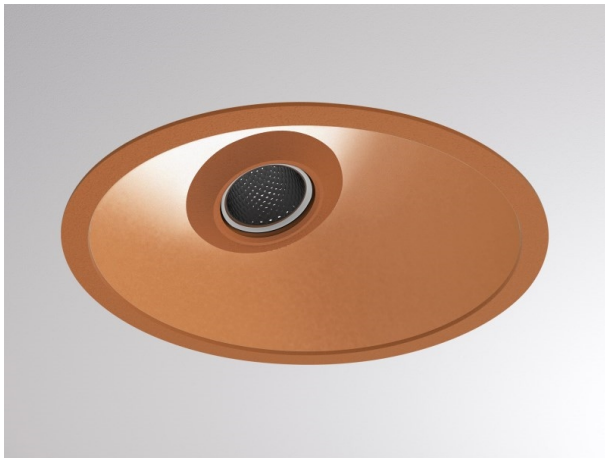

COZY

573-020091301b1bd

COZY WALLWASHER R RECESSED DOWNLIGHT made of aluminium, copper, similar to RAL 8004, decor copper, vacuum deposited synthetic Dark-reflector beam 38°, light output direct, UGR <19, without converter, dimmability: DALI, IP20

DRAWING

TECHNICAL DETAILS

Bulb type	LED 15W
Luminous flux [lm]	510
Colour temp. [K]	2700K
CRI	>90
UGR	<19
Optics	vacuum deposited synthetic Dark-reflector
Designer	Serge Cornelissen
Converter	without converter
Light output	direct
Beam angle [°]	38°
Voltage [V]	24 VDC
Material	aluminium
Height [mm]	67
Diameter [mm]	120
Ceiling cutout [mm]	110
Ceiling thickness [mm]	1-25
Recess depth [mm]	97
IP protection class	IP20
Voltage class	protection cl. II
Shock resistance	IK06
Net weight [kg]	0,42
Colour lamp	copper
RAL	8004
Colour decor	copper
EAN-Number	9010506961577
Lifetime [h]	L80 B10 50 000
Energy efficiency cl.	E