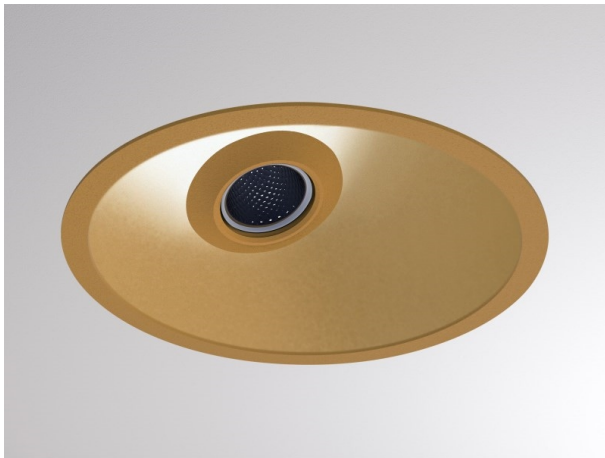

COZY

573-020091301d1d0

COZY WALLWASHER R RECESSED DOWNLIGHT made of aluminium, gold, similar to RAL 070 60 40, decor gold, vacuum deposited synthetic Dark-reflector beam 38°, light output direct, UGR <22, without converter, dimmability: not dimmable, IP20

DRAWING

TECHNICAL DETAILS

Bulb type	LED 15W
Luminous flux [lm]	520
Colour temp. [K]	2700K
CRI	>90
UGR	<22
Optics	vacuum deposited synthetic Dark-reflector
Designer	Serge Cornelissen
Converter	without converter
Dimming	not dimmable
Light output	direct
Beam angle [°]	38°
Voltage [V]	24 VDC
Material	aluminium
Height [mm]	67
Diameter [mm]	120
Ceiling cutout [mm]	110
Ceiling thickness [mm]	1-25
Recess depth [mm]	97
IP protection class	IP20
Voltage class	protection cl. II
Shock resistance	IK06
Net weight [kg]	0,39
Colour lamp	gold
RAL	070 60 40
Colour decor	gold
EAN-Number	9010506961317
Lifetime [h]	L80 B10 50 000
Energy efficiency cl.	E