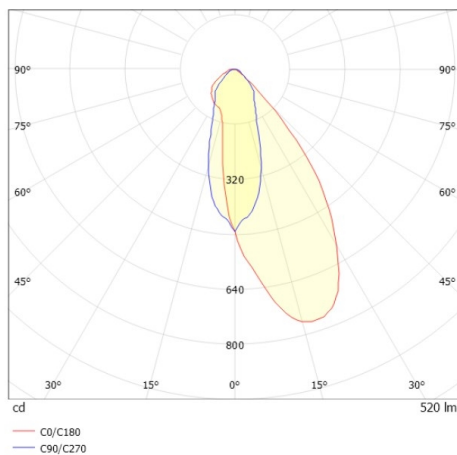

COZY

573-020091301d1d0

COZY WALLWASHER R RECESSED DOWNLIGHT made of aluminium, gold, similar to RAL 070 60 40, decor gold, vacuum deposited synthetic Dark-reflector beam 38°, light output direct, UGR <22, without converter, dimmability: not dimmable, IP20

DRAWING

TECHNICAL DETAILS

Bulb type	LED 15W
Luminous flux [lm]	520
Colour temp. [K]	2700K
CRI	>90
UGR	<22
Optics	vacuum deposited synthetic Dark-reflector
Designer	Serge Cornelissen
Converter	without converter
Dimming	not dimmable
Light output	direct
Beam angle [°]	38°
Voltage [V]	24 VDC
Material	aluminium
Height [mm]	67
Diameter [mm]	120
Ceiling cutout [mm]	110
Ceiling thickness [mm]	1-25
Recess depth [mm]	97
IP protection class	IP20
Voltage class	protection cl. II
Shock resistance	IK06
Net weight [kg]	0,39
Colour lamp	gold
RAL	070 60 40
Colour decor	gold
EAN-Number	9010506961317
Lifetime [h]	L80 B10 50 000
Energy efficiency cl.	E

LIGHT DISTRIBUTION CURVE

The values are rated values. Power and luminous flux are initially subject to a tolerance of +/- 10%. Colour temperature tolerance: +/- 150 K. The values apply to an ambient temperature of 25°C unless otherwise specified.