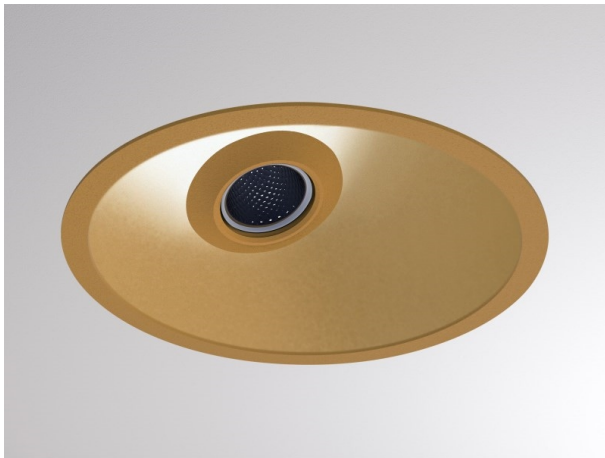

COZY

573-020091301d1dd

COZY WALLWASHER R RECESSED DOWNLIGHT made of aluminium, gold, similar to RAL 070 60 40, decor gold, vacuum deposited synthetic Dark-reflector beam 38°, light output direct, UGR <22, without converter, dimmability: DALI, IP20

DRAWING

TECHNICAL DETAILS

Bulb type	LED 15W
Luminous flux [lm]	520
Colour temp. [K]	2700K
CRI	>90
UGR	<22
Optics	vacuum deposited synthetic Dark-reflector
Designer	Serge Cornelissen
Converter	without converter
Light output	direct
Beam angle [°]	38°
Voltage [V]	24 VDC
Material	aluminium
Height [mm]	67
Diameter [mm]	120
Ceiling cutout [mm]	110
Ceiling thickness [mm]	1-25
Recess depth [mm]	97
IP protection class	IP20
Voltage class	protection cl. II
Shock resistance	IK06
Net weight [kg]	0,42
Colour lamp	gold
RAL	070 60 40
Colour decor	gold
EAN-Number	9010506961560
Lifetime [h]	L80 B10 50 000
Energy efficiency cl.	E