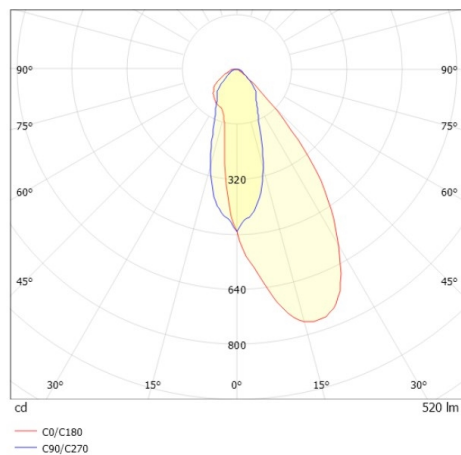

COZY

573-020091301d1dd

COZY WALLWASHER R RECESSED DOWNLIGHT made of aluminium, gold, similar to RAL 070 60 40, decor gold, vacuum deposited synthetic Dark-reflector beam 38°, light output direct, UGR <22, without converter, dimmability: DALI, IP20

DRAWING

TECHNICAL DETAILS

Bulb type	LED 15W
Luminous flux [lm]	520
Colour temp. [K]	2700K
CRI	>90
UGR	<22
Optics	vacuum deposited synthetic Dark-reflector
Designer	Serge Cornelissen
Converter	without converter
Light output	direct
Beam angle [°]	38°
Voltage [V]	24 VDC
Material	aluminium
Height [mm]	67
Diameter [mm]	120
Ceiling cutout [mm]	110
Ceiling thickness [mm]	1-25
Recess depth [mm]	97
IP protection class	IP20
Voltage class	protection cl. II
Shock resistance	IK06
Net weight [kg]	0,42
Colour lamp	gold
RAL	070 60 40
Colour decor	gold
EAN-Number	9010506961560
Lifetime [h]	L80 B10 50 000
Energy efficiency cl.	E

LIGHT DISTRIBUTION CURVE

The values are rated values. Power and luminous flux are initially subject to a tolerance of +/- 10%. Colour temperature tolerance: +/- 150 K. The values apply to an ambient temperature of 25°C unless otherwise specified.