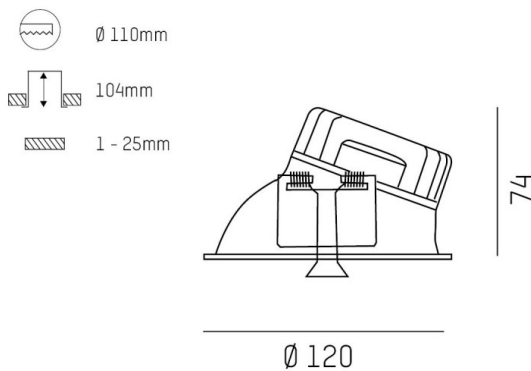

COZY

573-0200914005050

COZY WALLWASHER R RECESSED DOWNLIGHT made of aluminium, white, similar to RAL 9016, decor white, vacuum deposited synthetic Dark-reflector beam 38°, light output direct, UGR <25, without converter, dimmability: not dimmable, IP20

DRAWING

TECHNICAL DETAILS

Bulb type	LED 15W
Luminous flux [lm]	720
Colour temp. [K]	4000K
CRI	>90
UGR	<25
Optics	vacuum deposited synthetic Dark-reflector
Designer	Serge Cornelissen
Converter	without converter
Dimming	not dimmable
Light output	direct
Beam angle [°]	38°
Voltage [V]	24 VDC
Material	aluminium
Height [mm]	67
Diameter [mm]	120
Ceiling cutout [mm]	110
Ceiling thickness [mm]	1-25
Recess depth [mm]	97
IP protection class	IP20
Voltage class	protection cl. II
Shock resistance	IK06
Net weight [kg]	0,38
Colour lamp	white
RAL	9016
Colour decor	white
EAN-Number	9010506961331
Lifetime [h]	L80 B10 50 000
Energy efficiency cl.	E

LIGHT DISTRIBUTION CURVE

The values are rated values. Power and luminous flux are initially subject to a tolerance of +/- 10%. Colour temperature tolerance: +/- 150 K. The values apply to an ambient temperature of 25°C unless otherwise specified.