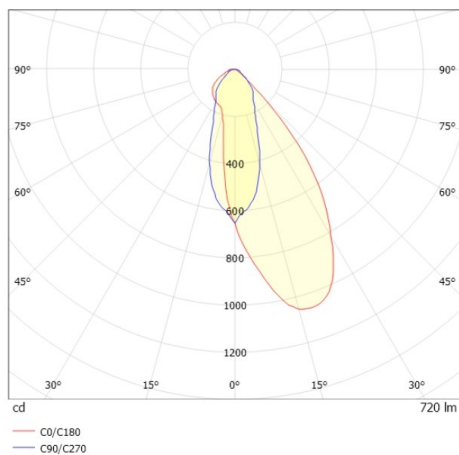

COZY

573-0200914005050

COZY WALLWASHER R RECESSED DOWNLIGHT made of aluminium, white, similar to RAL 9016, decor white, vacuum deposited synthetic Dark-reflector beam 38°, light output direct, UGR <25, without converter, dimmability: not dimmable, IP20

DRAWING

TECHNICAL DETAILS

Bulb type	LED 15W
Luminous flux [lm]	720
Colour temp. [K]	4000K
CRI	>90
UGR	<25
Optics	vacuum deposited synthetic Dark-reflector
Designer	Serge Cornelissen
Converter	without converter
Dimming	not dimmable
Light output	direct
Beam angle [°]	38°
Voltage [V]	24 VDC
Material	aluminium
Height [mm]	67
Diameter [mm]	120
Ceiling cutout [mm]	110
Ceiling thickness [mm]	1-25
Recess depth [mm]	97
IP protection class	IP20
Voltage class	protection cl. II
Shock resistance	IK06
Net weight [kg]	0,38
Colour lamp	white
RAL	9016
Colour decor	white
EAN-Number	9010506961331
Lifetime [h]	L80 B10 50 000
Energy efficiency cl.	E

LIGHT DISTRIBUTION CURVE

The values are rated values. Power and luminous flux are initially subject to a tolerance of +/- 10%. Colour temperature tolerance: +/- 150 K. The values apply to an ambient temperature of 25°C unless otherwise specified.